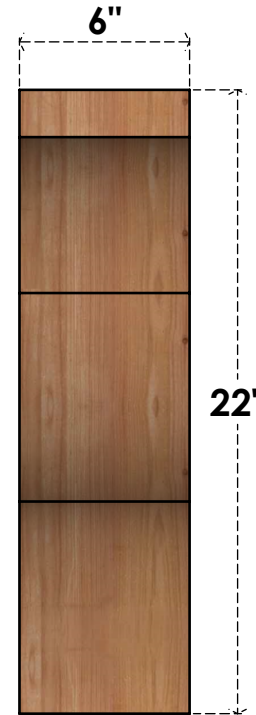

BRC06X18X22FST00RWR

6"W X 18"D X 22"H FUNSTON ROUGH SAWN BRACE, WESTERN RED CEDAR

SIDE

FRONT

EKENA MILLWORK
 2300 WEST MAIN ST.
 CLARKSVILLE, TX 75426
 TOLL FREE: 866-607-0453
 WWW.EKENAMILLWORK.COM

NOTES

1. INSTALLATION TO BE COMPLETED IN ACCORDANCE WITH MANUFACTURER'S SPECIFICATIONS.
2. DRAWING MAY NOT BE TO SCALE
3. THIS DRAWING IS INTENDED FOR DESIGN AND PLANNING PURPOSES ONLY.
4. ALL INFORMATION CONTAINED HEREIN WAS CURRENT AT THE TIME OF DEVELOPMENT BUT MUST BE REVIEWED AND APPROVED BY THE PRODUCT MANUFACTURER TO BE CONSIDERED ACCURATE.
5. PRODUCTS ARE NOT KILN DRIED. THIS ITEM IS UNIQUE AND WILL CONTAIN THE NATURAL VARIATIONS THAT THE WOOD SPECIES OFFERS. THIS MAY RESULT IN VARIATIONS UP TO 1/4"