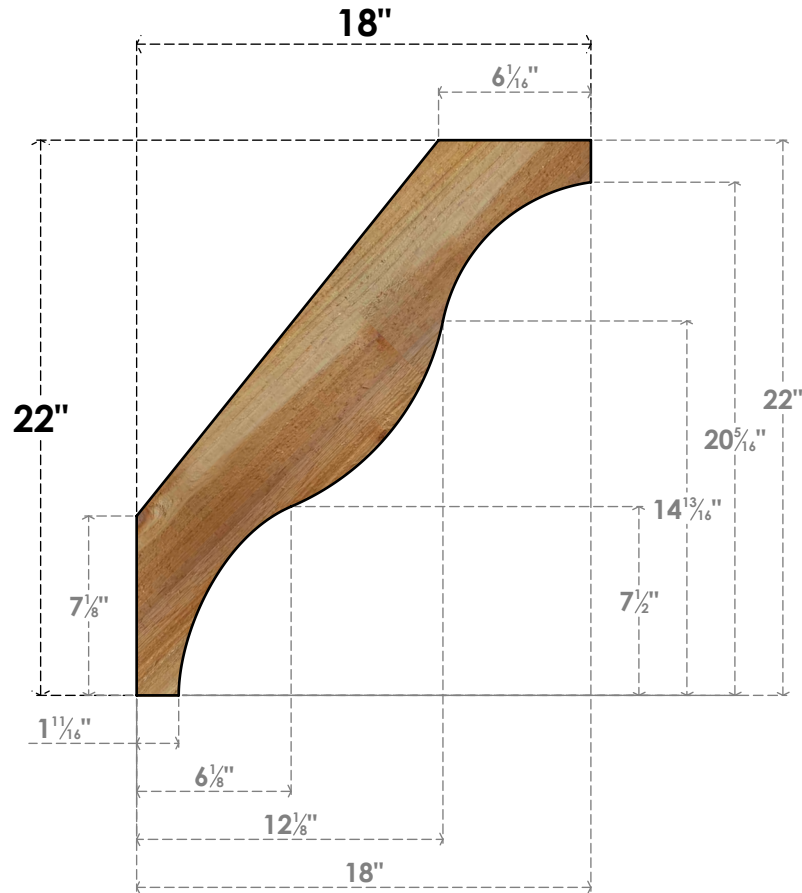

BRC06X18X22FST00RWR

6"W X 18"D X 22"H FUNSTON ROUGH SAWN BRACE, WESTERN RED CEDAR

SIDE

FRONT

EKENA MILLWORK
 2300 WEST MAIN ST.
 CLARKSVILLE, TX 75426
 TOLL FREE: 866-607-0453
 WWW.EKENAMILLWORK.COM

NOTES

1. INSTALLATION TO BE COMPLETED IN ACCORDANCE WITH MANUFACTURER'S SPECIFICATIONS.
2. DRAWING MAY NOT BE TO SCALE
3. THIS DRAWING IS INTENDED FOR DESIGN AND PLANNING PURPOSES ONLY.
4. ALL INFORMATION CONTAINED HEREIN WAS CURRENT AT THE TIME OF DEVELOPMENT BUT MUST BE REVIEWED AND APPROVED BY THE PRODUCT MANUFACTURER TO BE CONSIDERED ACCURATE.
5. PRODUCTS ARE NOT KILN DRIED. THIS ITEM IS UNIQUE AND WILL CONTAIN THE NATURAL VARIATIONS THAT THE WOOD SPECIES OFFERS. THIS MAY RESULT IN VARIATIONS UP TO 1/4"