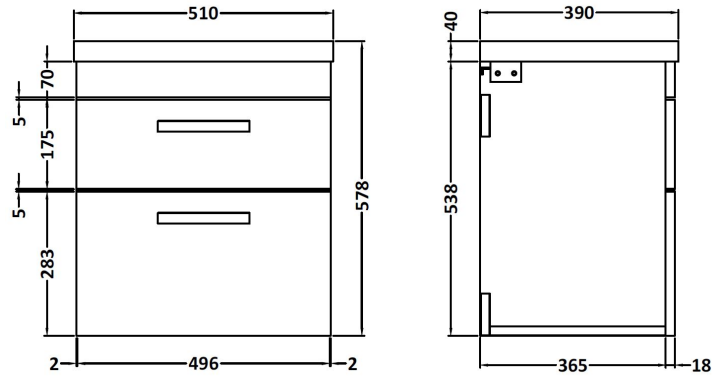

CUSTOMER DATA SHEET

DESCRIPTION:

500 Wh 2-Drawer Vanity With Basin A

CUSTOMER DATA SHEET - FURNITURE

DESCRIPTION: 500 Wall Hung 2-Drawer Basin Unit

PRODUCT DIMENSIONS

Height (mm)	Width (mm)	Depth (mm)	Nett Wgt Kg
538	500	383	26

PACKAGING DIMENSIONS

Height (mm)	Width (mm)	Depth (mm)	Gross Wgt Kg
405	520	560	26

PACKAGING DATA

Box Colour	Brown Cardboard Box - Printed		
Box Qty		Label Colour	White Label
Label Size	x	Label Qty	2

OUTER BOX DIMENSIONS (If Applicable)

CUSTOMER DATA SHEET - CERAMICS

DESCRIPTION: 500 Mid-Edged Basin 1 Th

PRODUCT DIMENSIONS

Height (mm)	Width (mm)	Depth (mm)	Nett Wgt Kg
180	510	390	10.54

PACKAGING DIMENSIONS

Height (mm)	Width (mm)	Depth (mm)	Gross Wgt Kg
210	410	530	10.54

PACKAGING DATA

Box Colour	Brown Cardboard Box - Printed		
Box Qty	1	Label Colour	White Label
Label Size	100 x 50	Label Qty	2

OUTER BOX DIMENSIONS (If Applicable)

Height (mm)	Width (mm)	Depth (mm)	Gross Wgt Kg