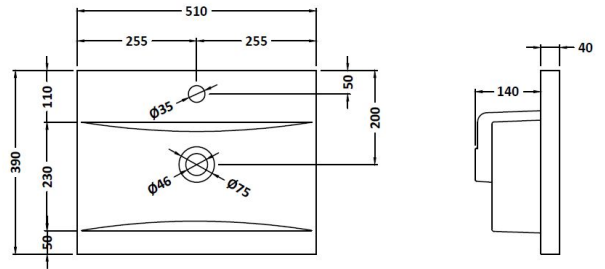

CUSTOMER DATA SHEET

DESCRIPTION:

500 Wh 2-Drawer Vanity With Basin A

CUSTOMER DATA SHEET - FURNITURE

DESCRIPTION: 500 Wall Hung 2-Drawer Basin Unit

PRODUCT DIMENSIONS

Height (mm)	Width (mm)	Depth (mm)	Nett Wgt Kg
538	500	383	26

PACKAGING DIMENSIONS

Height (mm)	Width (mm)	Depth (mm)	Gross Wgt Kg
405	520	560	26

PACKAGING DATA

Box Colour	Brown Cardboard Box - Printed		
Box Qty		Label Colour	White Label
Label Size	x	Label Qty	2

OUTER BOX DIMENSIONS (If Applicable)

Height (mm)	Width (mm)	Depth (mm)	Gross Wgt Kg

PRODUCT DETAILS

Country of Origin	China	Certification	FSC	Yes	CE	N/A
Fitting Instruction	No	Colour	Gloss White			
Constr' Method	Cam & Wood Dowel	Constr' Type	Rigid			
Cabinet Finish	MFC Painted Gloss	Fascia Finish	Mdf Painted Gloss			
Cab Thickness (mm)	16	Fas Thickness (mm)	18			
Drawer Included	Yes	Drawer Type	80mm High Metal Softclose			
No of Shelves	0	Hinge Type	Not Applicable			
Hinge Inc'	Not Applicable	Adjustable Legs	No, Not Required			
Fixings Inc'	Yes	Handle Style	Contemporary			
Handle Inc'	Yes, Supplied	Waste Shroud	Yes			
Handle Type	Strap					

CUSTOMER DATA SHEET - CERAMICS

DESCRIPTION: 500 Mid-Edged Basin 1 Th

PRODUCT DIMENSIONS

Height (mm)	Width (mm)	Depth (mm)	Nett Wgt Kg
180	510	390	10.54

PACKAGING DIMENSIONS

Height (mm)	Width (mm)	Depth (mm)	Gross Wgt Kg
210	410	530	10.54