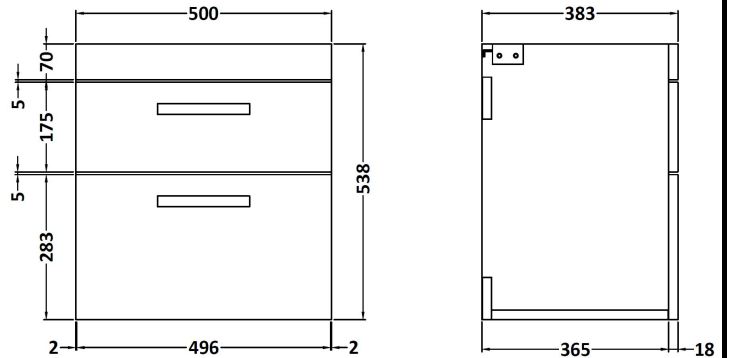

CUSTOMER DATA SHEET

DESCRIPTION:

500 Wh 2-Drawer Vanity With Basin A

CUSTOMER DATA SHEET - FURNITURE

DESCRIPTION: 500 Wall Hung 2-Drawer Basin Unit

PRODUCT DIMENSIONS

Height (mm)	Width (mm)	Depth (mm)	Nett Wgt Kg
538	500	383	26

PACKAGING DIMENSIONS

Height (mm)	Width (mm)	Depth (mm)	Gross Wgt Kg
405	520	560	26

PACKAGING DATA

Box Colour	Brown Cardboard Box - Printed		
Box Qty		Label Colour	White Label
Label Size	x	Label Qty	2

OUTER BOX DIMENSIONS (If Applicable)

CUSTOMER DATA SHEET - CERAMICS

DESCRIPTION: 500 Mid-Edged Basin 1 Th

PRODUCT DIMENSIONS

Height (mm)	Width (mm)	Depth (mm)	Nett Wgt Kg
180	510	390	10.54

PACKAGING DIMENSIONS

Height (mm)	Width (mm)	Depth (mm)	Gross Wgt Kg
210	410	530	10.54

PACKAGING DATA

Box Colour	Brown Cardboard Box - Printed		
Box Qty	1	Label Colour	White Label
Label Size	100 x 50	Label Qty	2

OUTER BOX DIMENSIONS (If Applicable)

Height (mm)	Width (mm)	Depth (mm)	Gross Wgt Kg