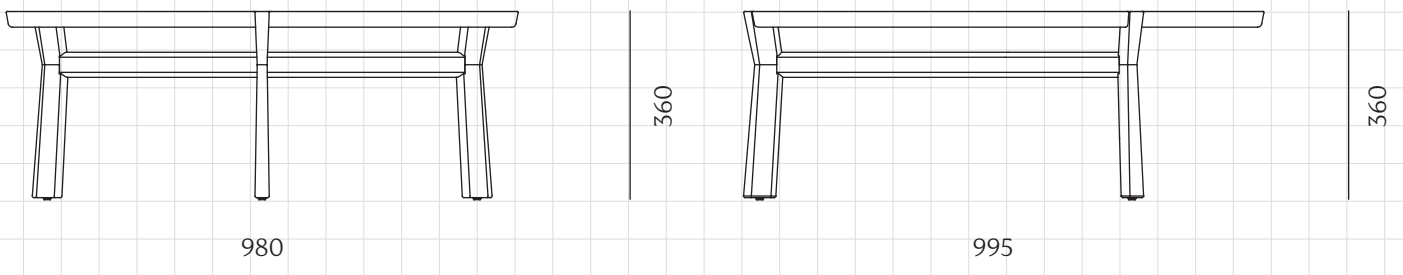

Marea Coffee Table

CODE
DIMENSIONS

MR-T210-980
W980 x D995 x H360mm

NET WEIGHT
ENVIRONMENT
MATERIALS

18.0 kg
Indoor
Solid wood frame, wood veneer top
*Please refer to website or contact your local representative for complete material swatches.

SHIPPING

Package	Assembled		
Package Qty	1 pcs/box		
Packaging	Measurement (mm)	Volume (cbm)	Gross Weight (kg)
FCL	W1045 x D1060 x H445	0.49	23.61
LCL/AIR	W1065 x D1080 x H540	0.62	36.97