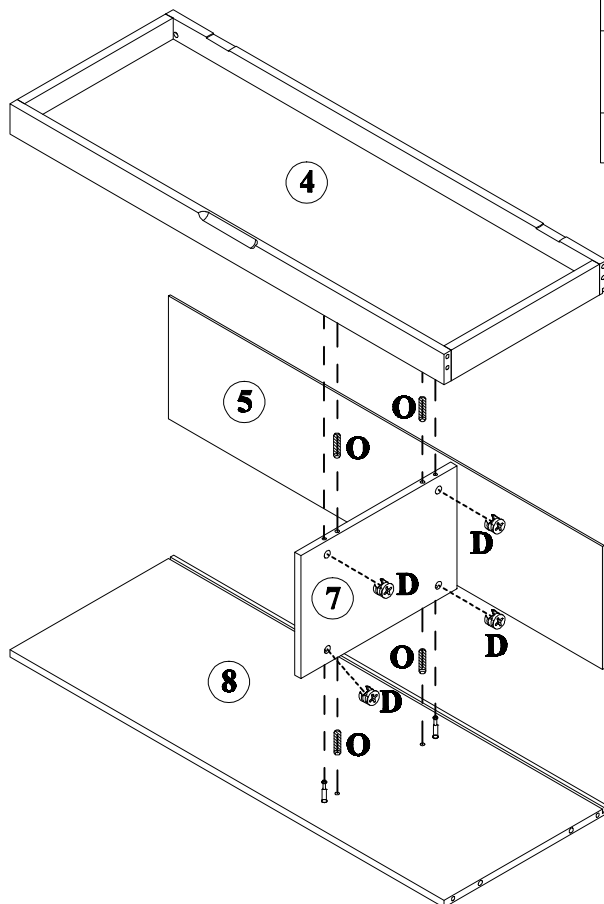

Identifying the Hardware-Identify the hardware using the illustrations below.

Part List—WF284226

1  Left side - 1pc	2  Right side - 1pc
3  Top panel - 1pc	4  Top frames - 1pc
5  Back panel - 1pc	6  Mid panel - 1pc
7  Middle vertical plate - 1pc	8  Bottom panel - 1pc
9  Support feet - 1pc	10  Cabinet door - 3pcs
11  Cushions - 1pc	

Hardware List—WF284226

<p>A</p>  <p>$\varnothing 13 \times 1/4" \times 50 \text{mm}$</p> <p>Hex-Head bolts(8pcs)</p>	<p>B</p>  <p>$\varnothing 10 \times 13 \text{mm}$</p> <p>Horizontal-Hole bolts(8pcs)</p>	<p>C</p>  <p>$\varnothing 6 \times 35 \text{mm}$</p> <p>Three in one bolts(4pcs)</p>
<p>D</p>  <p>$\varnothing 14.5 \times 12 \text{mm}$</p> <p>Three in one lock(4pcs)</p>	<p>E</p>  <p>Damping hinge(6pcs)</p>	<p>F</p>  <p>$\varnothing 6 \times \varnothing 3.5 \times 12 \text{mm}$</p> <p>Flat head screw(36pcs)</p>
<p>G</p>  <p>$45 \times 16 \times 14 \text{mm}$</p> <p>Door magnet(2pcs)</p>	<p>H</p>  <p>$\varnothing 6 \times \varnothing 3 \times 12 \text{mm}$</p> <p>Round head screw(4pcs)</p>	<p>I</p>  <p>$35 \times 12 \times 1 \text{mm}$</p> <p>Magnetic iron sheet(3pcs)</p>
<p>J</p>  <p>Hinges(2pcs)</p>	<p>K</p>  <p>$\varnothing 7 \times \varnothing 3.5 \times 12 \text{mm}$</p> <p>Flat head screw(11pcs)</p>	<p>L</p>  <p>Laminate pad(4pcs)</p>
<p>M</p>  <p>Handle(3pcs)</p>	<p>N</p>  <p>$\varnothing 5/32" \times 25 \text{mm}$</p> <p>Handle screw(3pcs)</p>	<p>O</p>  <p>$\varnothing 8 \times 30 \text{mm}$</p> <p>Wood dowel(12pcs)</p>
<p>P</p>  <p>4mm</p> <p>Allen key(1pc)</p>		

STEP: 1

C	
4PCS	

STEP: 2

D		O	
4PCS		4PCS	

STEP: 3

A	B	O
		
8PCS	8PCS	8PCS

STEP: 4

J	K
	
2PCS	4PCS