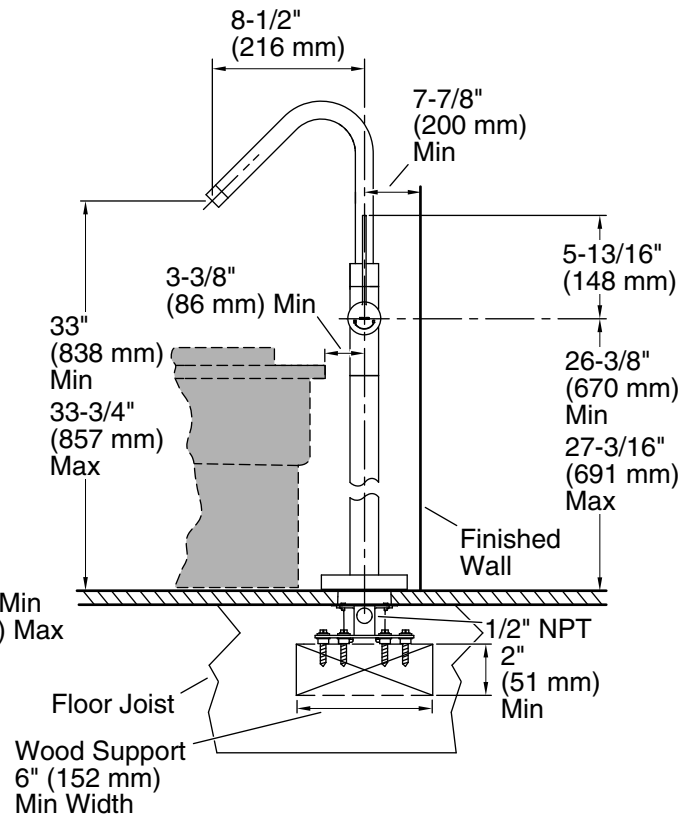

Features

- Single-lever handle allows for both on/off activation and temperature setting.
- Includes Shift® handshower and 60" shower hose.
- KOHLER ceramic disc valves exceed industry longevity standards for a lifetime of durable performance.
- 8 gal/min (30.3 l/min) maximum flow rate [max at 45 psi (3.1 bar)]
- 8-1/2" (216 mm) spout reach.
- 33-3/4" max. spout height.
- Coordinates with Stillness faucets, accessories, and showering components to complete your bathroom.

Color	Code	Description
-------	------	-------------

	CP	Polished Chrome
---	----	-----------------

Technical Information

All product dimensions are nominal.

Faucet:

Flow rate: 6 gal/min (22.7 l/min)

Pressure: 45 psi (3.1 bar)

Spout:

Spout reach: 8-1/2" (216 mm)

Handshower:

Rated maximum flow: 1.75 gal/min (6.6 l/min)

Pressure: 80 psi (5.5 bar)

Notes

For use with automatic compensating valves rated at 1.3 gal/min (4.9 l/min) or less.

Install this product according to the installation guide.

Adequate floor support is required. The wood support must be a minimum of 2" (51 mm) thick by 6" (152 mm) wide. 2x6 lumber is NOT adequate for this application.