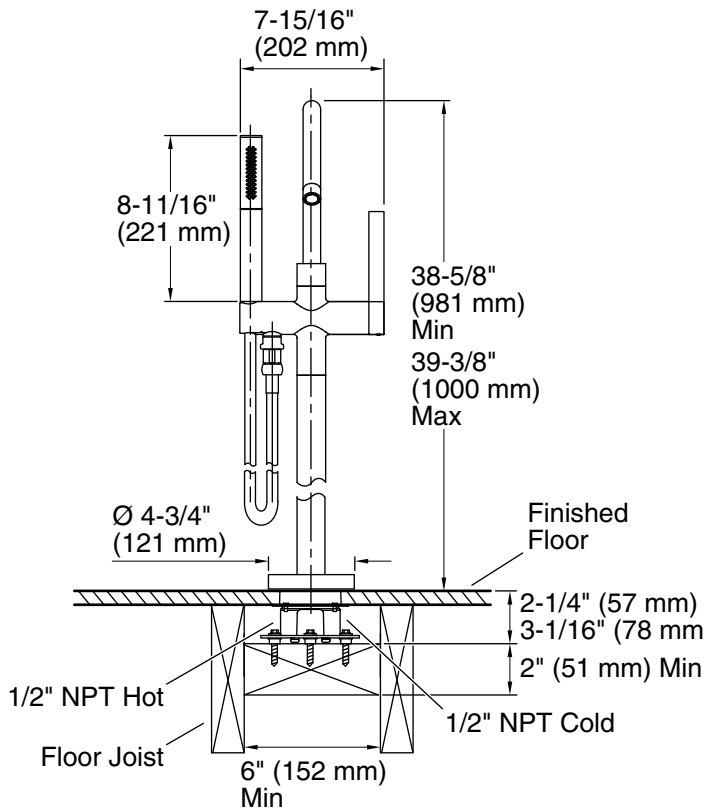

Features

- Single-lever handle allows for both on/off activation and temperature setting.
- Includes Shift® handshower and 60" shower hose.
- KOHLER ceramic disc valves exceed industry longevity standards for a lifetime of durable performance.
- 8 gal/min (30.3 l/min) maximum flow rate [max at 45 psi (3.1 bar)]
- 8-1/2" (216 mm) spout reach.
- 33-3/4" max. spout height.
- Coordinates with Stillness faucets, accessories, and showering components to complete your bathroom.

Color	Code	Description
-------	------	-------------

	CP	Polished Chrome
---	----	-----------------

Technical Information

All product dimensions are nominal.

Faucet:

Flow rate: 6 gal/min (22.7 l/min)

Pressure: 45 psi (3.1 bar)

Spout:

Spout reach: 8-1/2" (216 mm)

Handshower:

Rated maximum flow: 1.75 gal/min (6.6 l/min)

Pressure: 80 psi (5.5 bar)

Notes

For use with automatic compensating valves rated at 1.3 gal/min (4.9 l/min) or less.

Install this product according to the installation guide.

Adequate floor support is required. The wood support must be a minimum of 2" (51 mm) thick by 6" (152 mm) wide. 2x6 lumber is NOT adequate for this application.