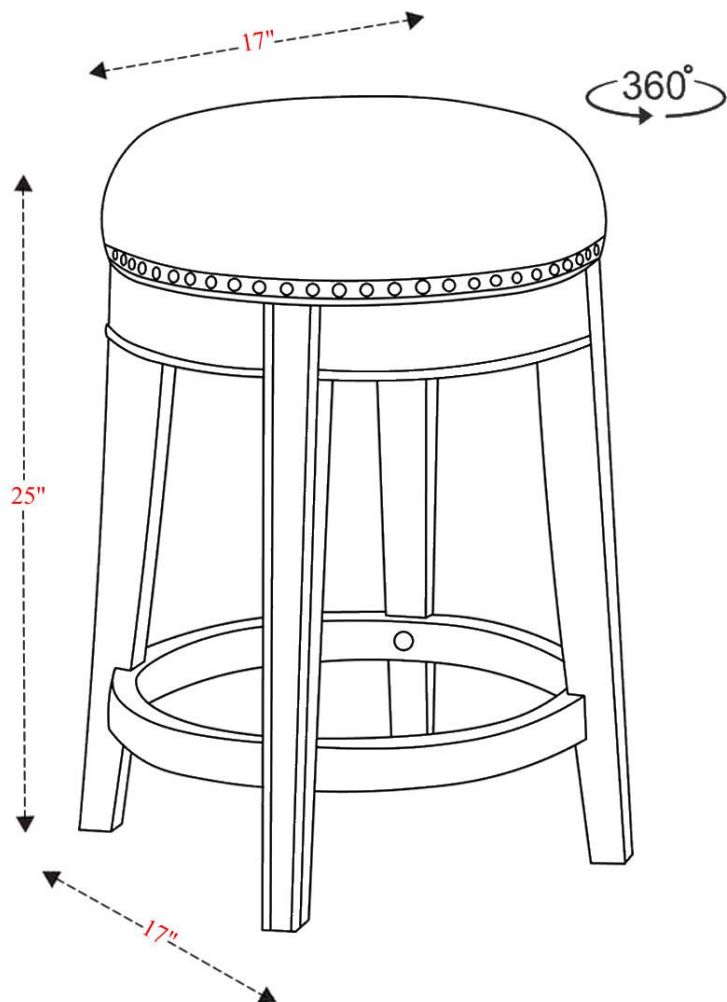

SUN#1026

Sundance Swivel Stool

Overall Dimensions	17" x 17" x 25"
--------------------	-----------------

Overall Width	17"
---------------	-----

Overall Depth	17"
---------------	-----

Overall Height	25"
----------------	-----

Overall Weight	22 lbs
----------------	--------

Swivel Rotation	360°
-----------------	------

Seat Width	17"
------------	-----

Seat Depth	17"
------------	-----

Seat Height	25"
-------------	-----

Floor to Top of Footrest	6.5"
--------------------------	------

Footrest Thickness	2"
--------------------	----

Carton Dimensions: 23"W x 23"D x 11.5"H