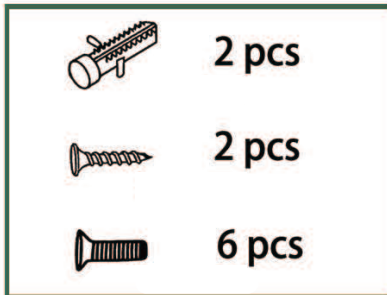

PRODUCT DISPLAY

Mirror Accessories