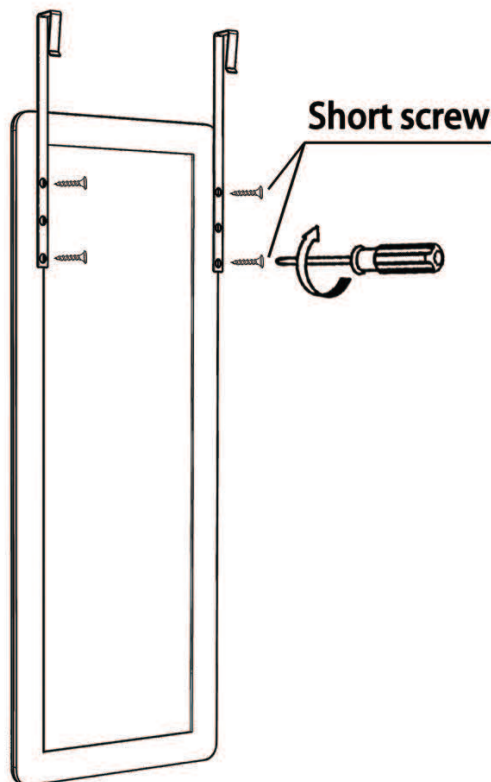

PRODUCT DISPLAY

Mirror Accessories

Installation Instruction

Option 1

Step 1

Tighten the screws with a screwdriver to fix the bracket

Step 2