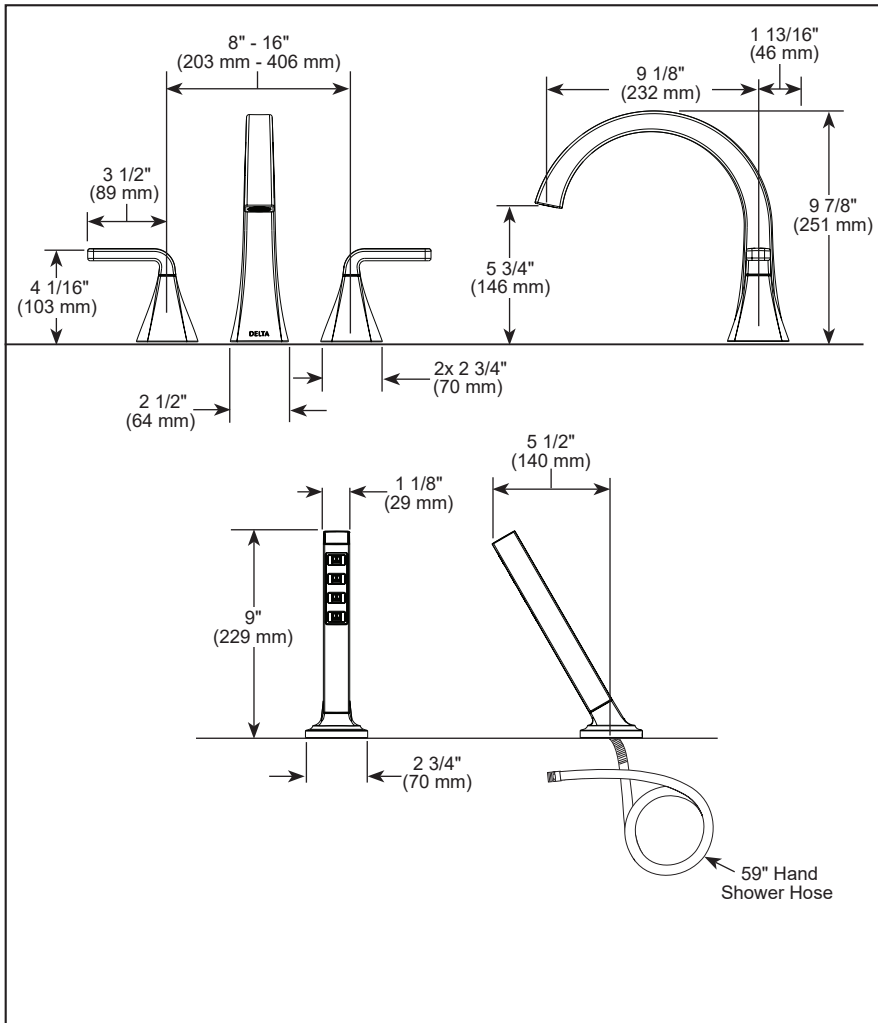

WARRANTY

- Parts and Finish - Lifetime limited warranty; or for commercial purchasers, 10 years for multi-family residential (apartments and condominiums) and 5 years for all other commercial uses, in each case from the date the product is received by the original purchaser or their authorized representative (installation contractor, etc.).
- Please go to www.deltafaucet.com for the complete details of our limited warranty.