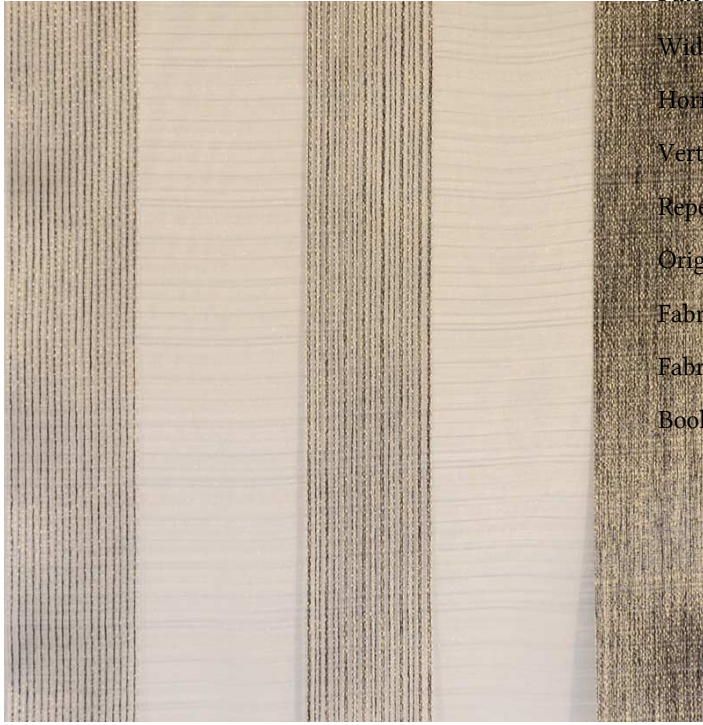

Fabric Detail for:51331 | 433-mineral

Pattern: 51331 | 433-mineral
Width: 118"
Horizontal Repeat: .000"
Vertical Repeat: 9.500"
Repeat Direction: Railroaded
Origin: Turkey
Fabric Contents: 100% Polyester
Fabric Performance: NFPA 701
Book Name: LA BELLE 118" SHEER