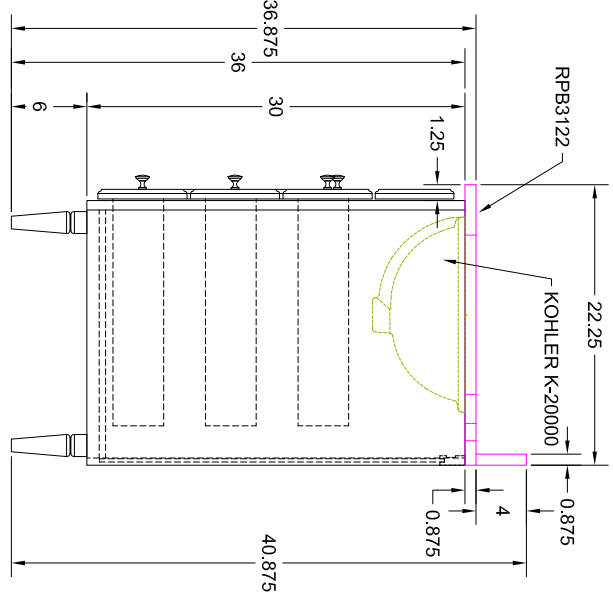

# V30DRT - MARCUS WITH WL-12 LEGS AND RPB3122 TOP

TOP VIEW

FRONT VIEW

SIDE VIEW

BACK VIEW

**Bertch Cabinet Mfg., Inc.**

DWG NAME: RPB3122

DEALER:

GLAZE:

FIN SHEEN:

PROD WEEK:

LINE#:

ORDER#:

DATE: 9/16/2024

DWR BY: WBS

CONTACT PERSON:

**\*\*\*ITEMIZED INSTRUCTIONS:**

QUARTZ TOP RPB3122

TOP VIEW

END VIEW

FRONT VIEW