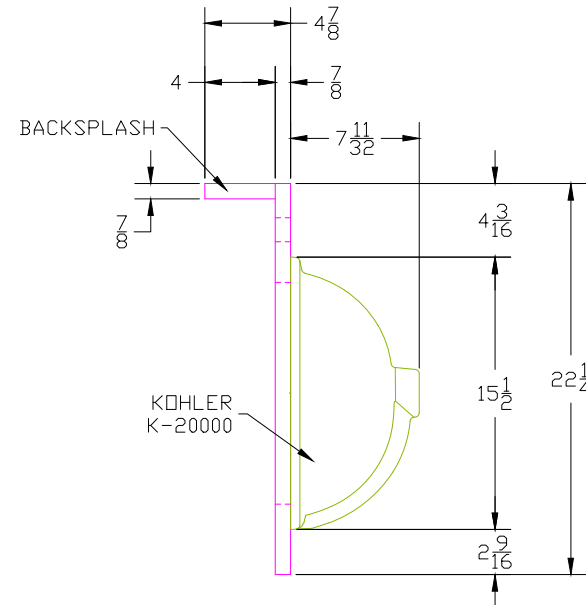

# V30DRT - MARCUS WITH WL-12 LEGS AND RPB3122 TOP

TOP VIEW

FRONT VIEW

SIDE VIEW

BACK VIEW

**Bertch Cabinet Mfg., Inc.**

DWG NAME: RPB3122

DEALER:

GLAZE:

FIN SHEEN:

PROD WEEK:

LINE#:

ORDER#:

DATE: 9/16/2024

DWR BY: WBS

CONTACT PERSON:

**\*\*\*ITEMIZED INSTRUCTIONS:**

QUARTZ TOP RPB3122

TOP VIEW

END VIEW

FRONT VIEW