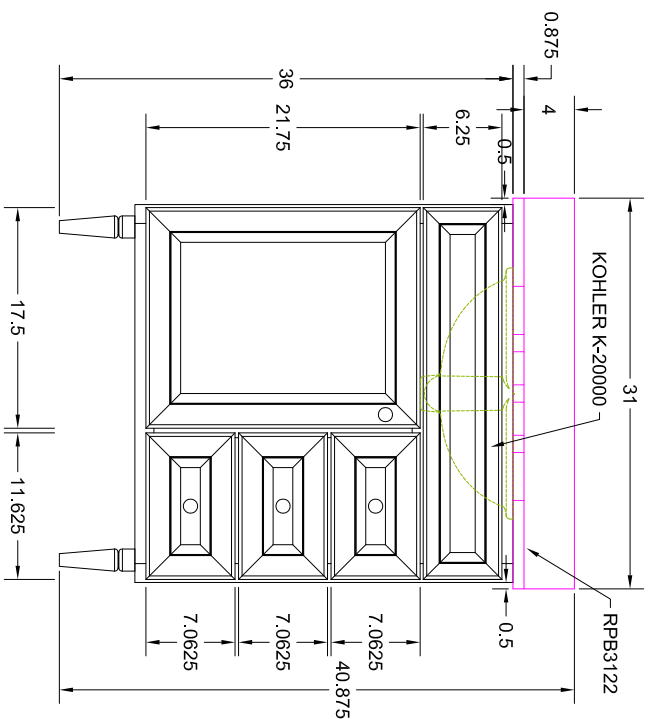

# V30DRT - MARCUS WITH WL-12 LEGS AND RPB3122 TOP

TOP VIEW

FRONT VIEW

SIDE VIEW

BACK VIEW

**Bertch Cabinet Mfg., Inc.**

DWG NAME: RPB3122

DEALER:

**\*\*\*ITEMIZED INSTRUCTIONS:**

QUARTZ TOP RPB3122

TOP VIEW

END VIEW

FRONT VIEW