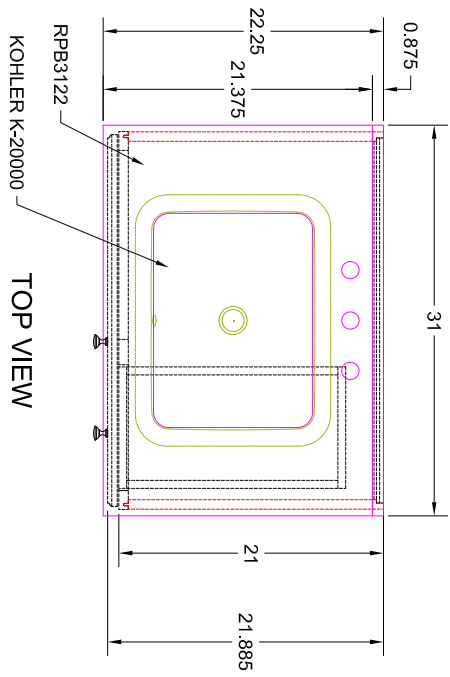

# V30DRT - MARCUS WITH WL-12 LEGS AND RPB3122 TOP

TOP VIEW

FRONT VIEW

SIDE VIEW

BACK VIEW

**Bertch Cabinet Mfg., Inc.**

DWG NAME: RPB3122

DEALER:

GLAZE:

FIN SHEEN:

PROD WEEK:

LINE#:

ORDER#:

DATE: 9/16/2024

DWR BY: WBS

CONTACT PERSON:

**\*\*\*ITEMIZED INSTRUCTIONS:**

QUARTZ TOP RPB3122

TOP VIEW

END VIEW

FRONT VIEW