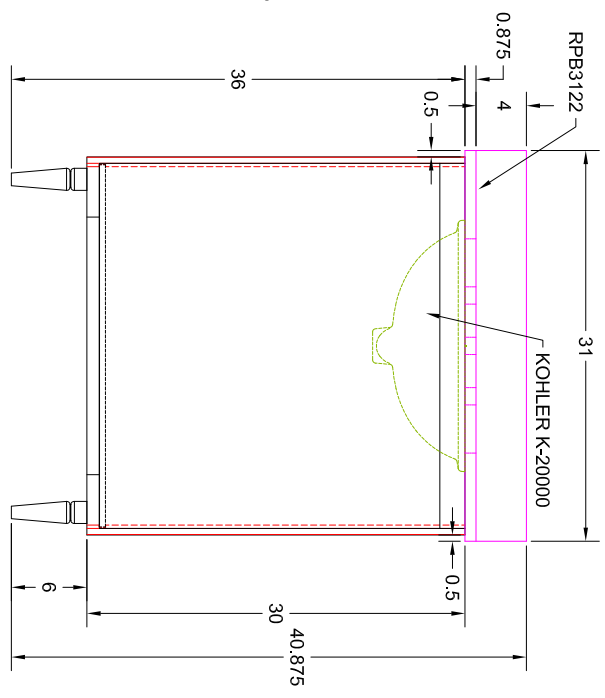

# V30DRT - MARCUS WITH WL-12 LEGS AND RPB3122 TOP

TOP VIEW

FRONT VIEW

SIDE VIEW

BACK VIEW

**Bertch Cabinet Mfg., Inc.**

DWG NAME: RPB3122

DEALER:

GLAZE:

FIN SHEEN:

PROD WEEK:

LINE#:

ORDER#:

DATE: 9/16/2024

DWR BY: WBS

CONTACT PERSON:

**\*\*\*ITEMIZED INSTRUCTIONS:**

QUARTZ TOP RPB3122

TOP VIEW

END VIEW

FRONT VIEW