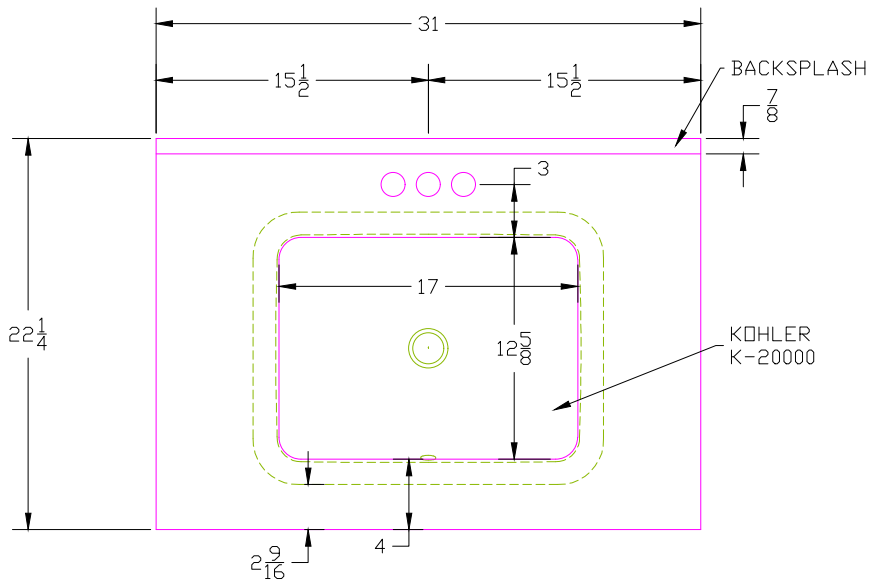

# V30DRT - MARCUS WITH WL-12 LEGS AND RPB3122 TOP

TOP VIEW

FRONT VIEW

SIDE VIEW

BACK VIEW

**Bertch Cabinet Mfg., Inc.**

DWG NAME: RPB3122

DEALER:

GLAZE:

FIN SHEEN:

PROD WEEK:

LINE#:

ORDER#:

DATE: 9/16/2024

DWR BY: WBS

CONTACT PERSON:

**\*\*\*ITEMIZED INSTRUCTIONS:**

QUARTZ TOP RPB3122

TOP VIEW

END VIEW

FRONT VIEW