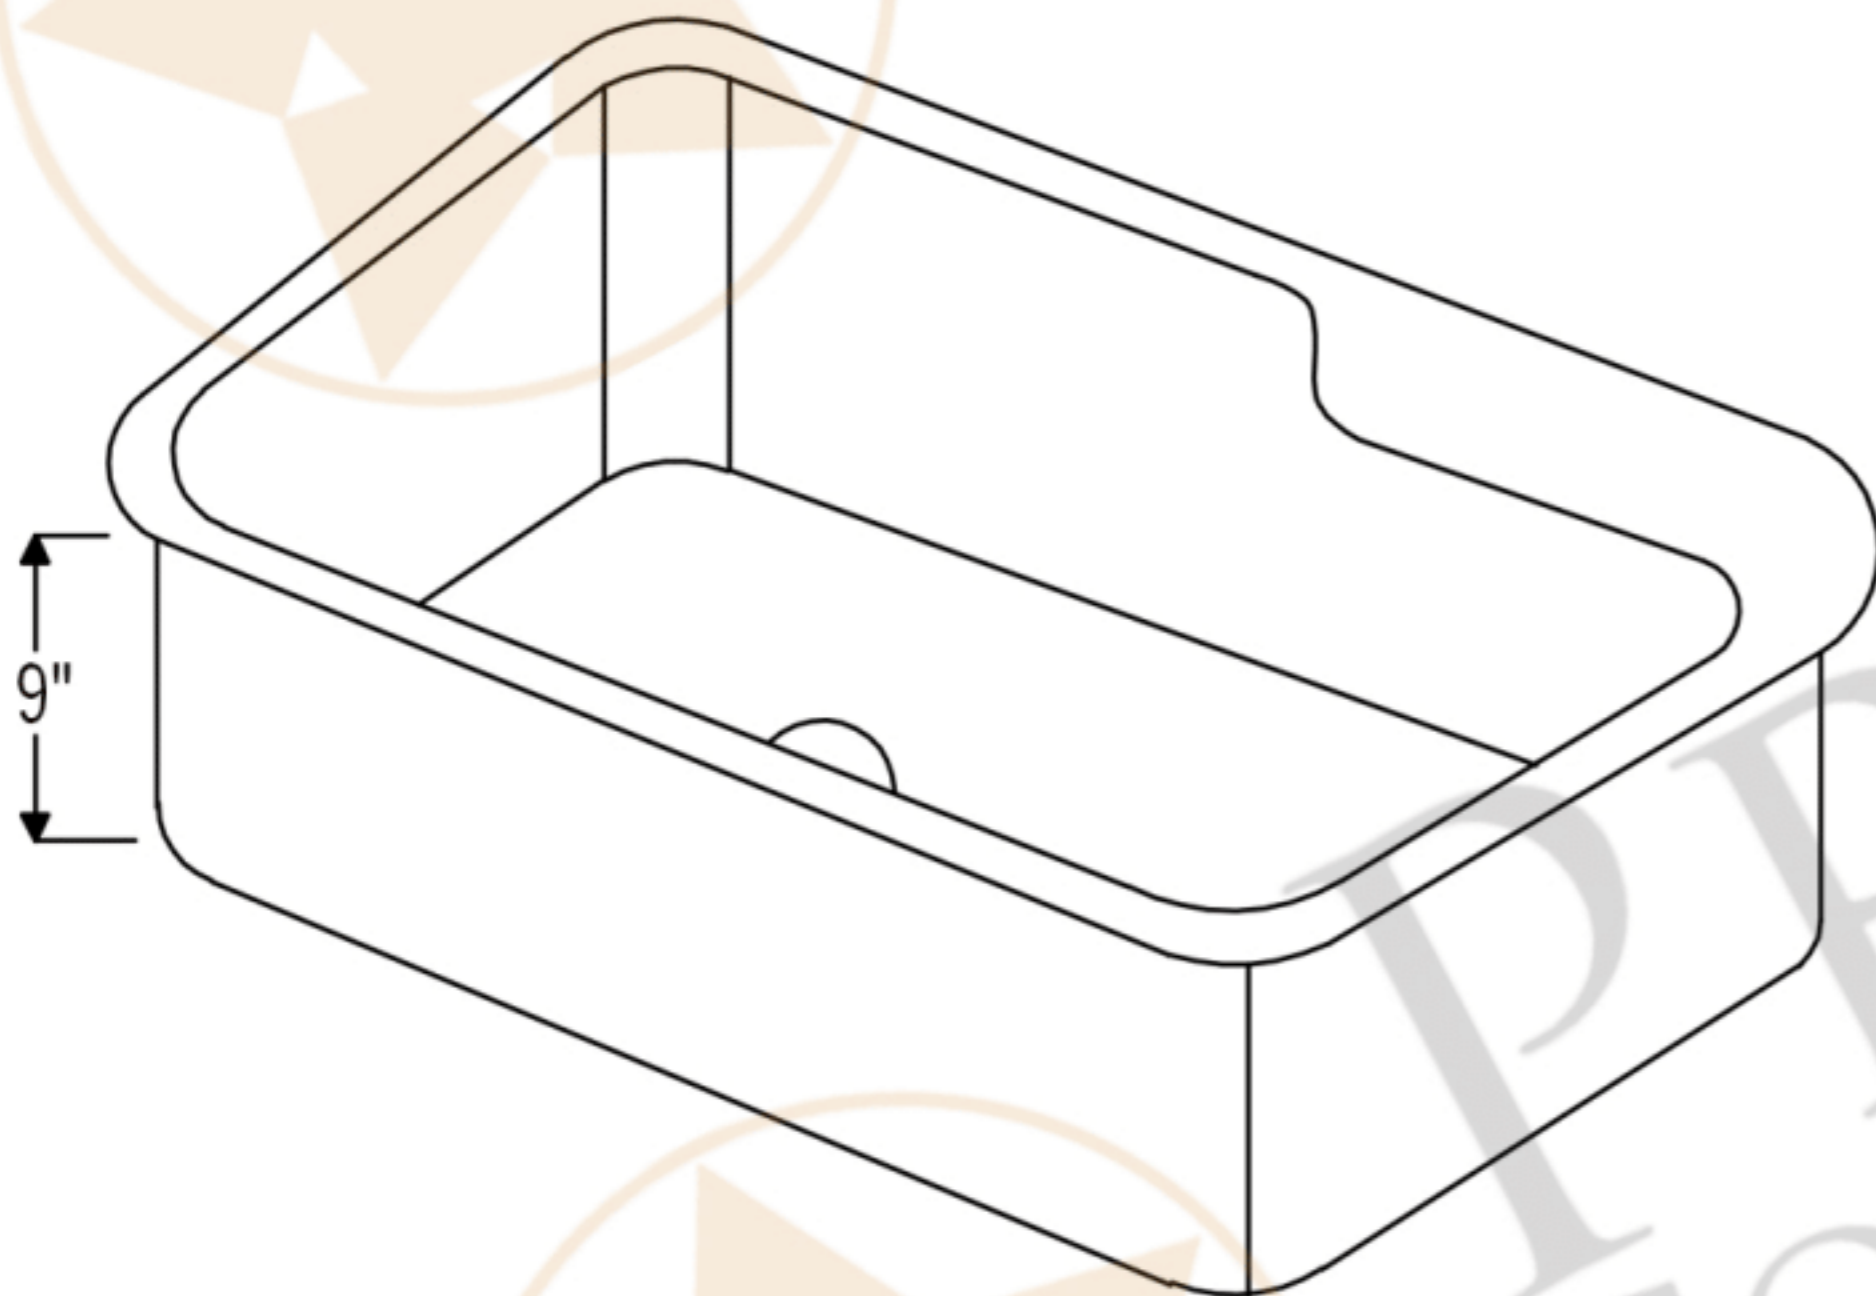

PREMIER
COPPER PRODUCTS

MODEL NUMBER: KSFDB33229

- Description: 33" Hammered Copper Kitchen Single Basin Sink w/ Space for Faucet
- Outer Dimension: 33" x 22" x 9"
- Inner Dimension: 31" x 20" x 9"
- Space for Faucet: 15.5" x 4"
- Rim: 1"
- Drain Opening: 3.5"
- Finish: Oil Rubbed Bronze

CODE/STANDARD COMPLIANCE

* IAPMO/cUPC LISTED

* ORB: Oil Rubbed Bronze

THIS PRODUCT IS HAND CRAFTED, SMALL VARIANCES IN COLOR AND SIZE MAY OCCUR.
DO NOT MAKE ANY INSTALLATION CUTS UNTIL YOU RECEIVE YOUR ITEM(S).