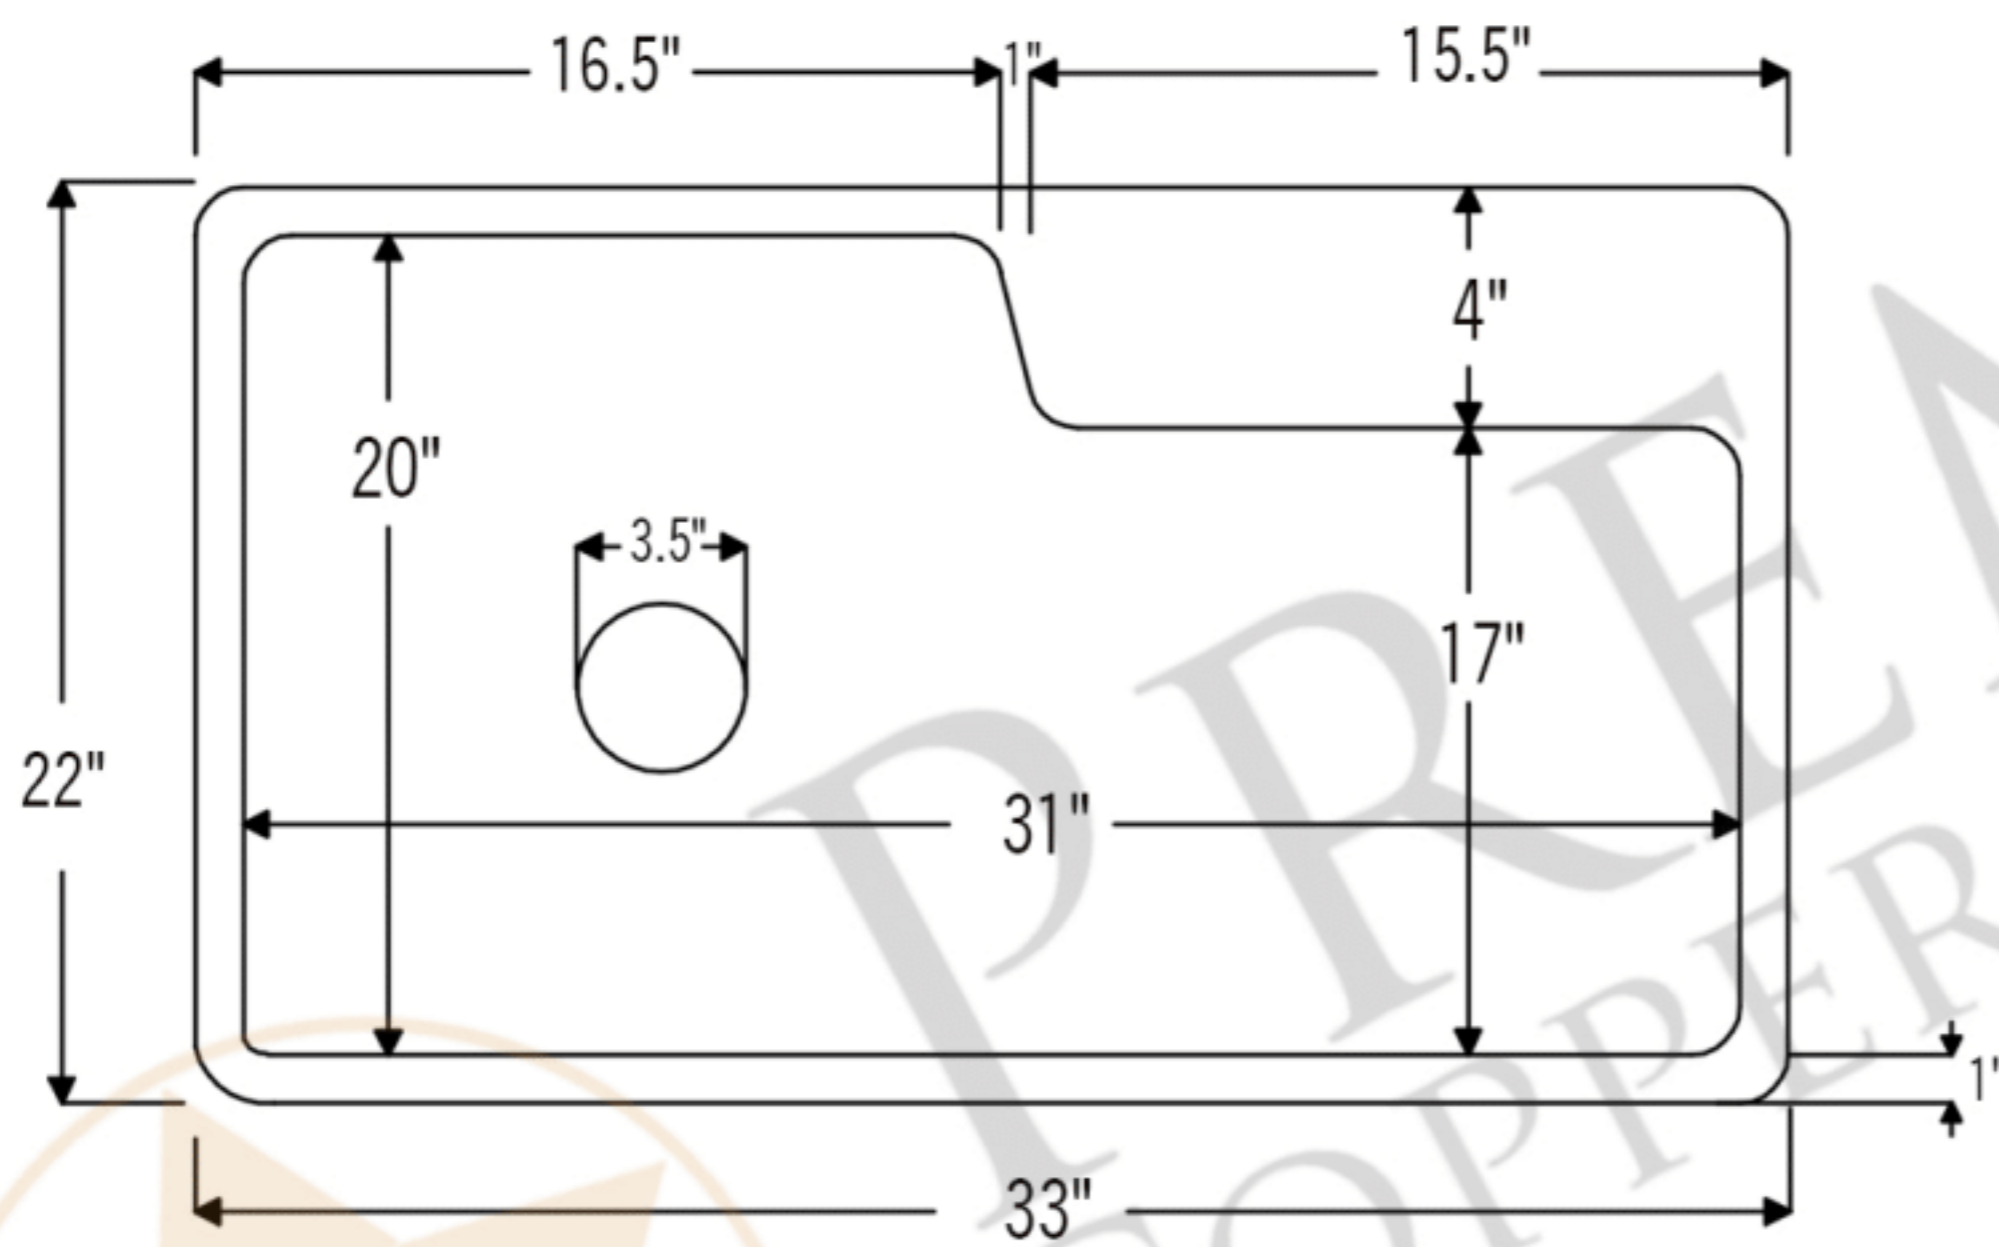

PREMIER
COPPER PRODUCTS

MODEL NUMBER: KSFDB33229

- Description: 33" Hammered Copper Kitchen Single Basin Sink w/ Space for Faucet
- Outer Dimension: 33" x 22" x 9"
- Inner Dimension: 31" x 20" x 9"
- Space for Faucet: 15.5" x 4"
- Rim: 1"
- Drain Opening: 3.5"
- Finish: Oil Rubbed Bronze

CODE/STANDARD COMPLIANCE

* IAPMO/cUPC LISTED

* ORB: Oil Rubbed Bronze

THIS PRODUCT IS HAND CRAFTED, SMALL VARIANCES IN COLOR AND SIZE MAY OCCUR.
DO NOT MAKE ANY INSTALLATION CUTS UNTIL YOU RECEIVE YOUR ITEM(S).