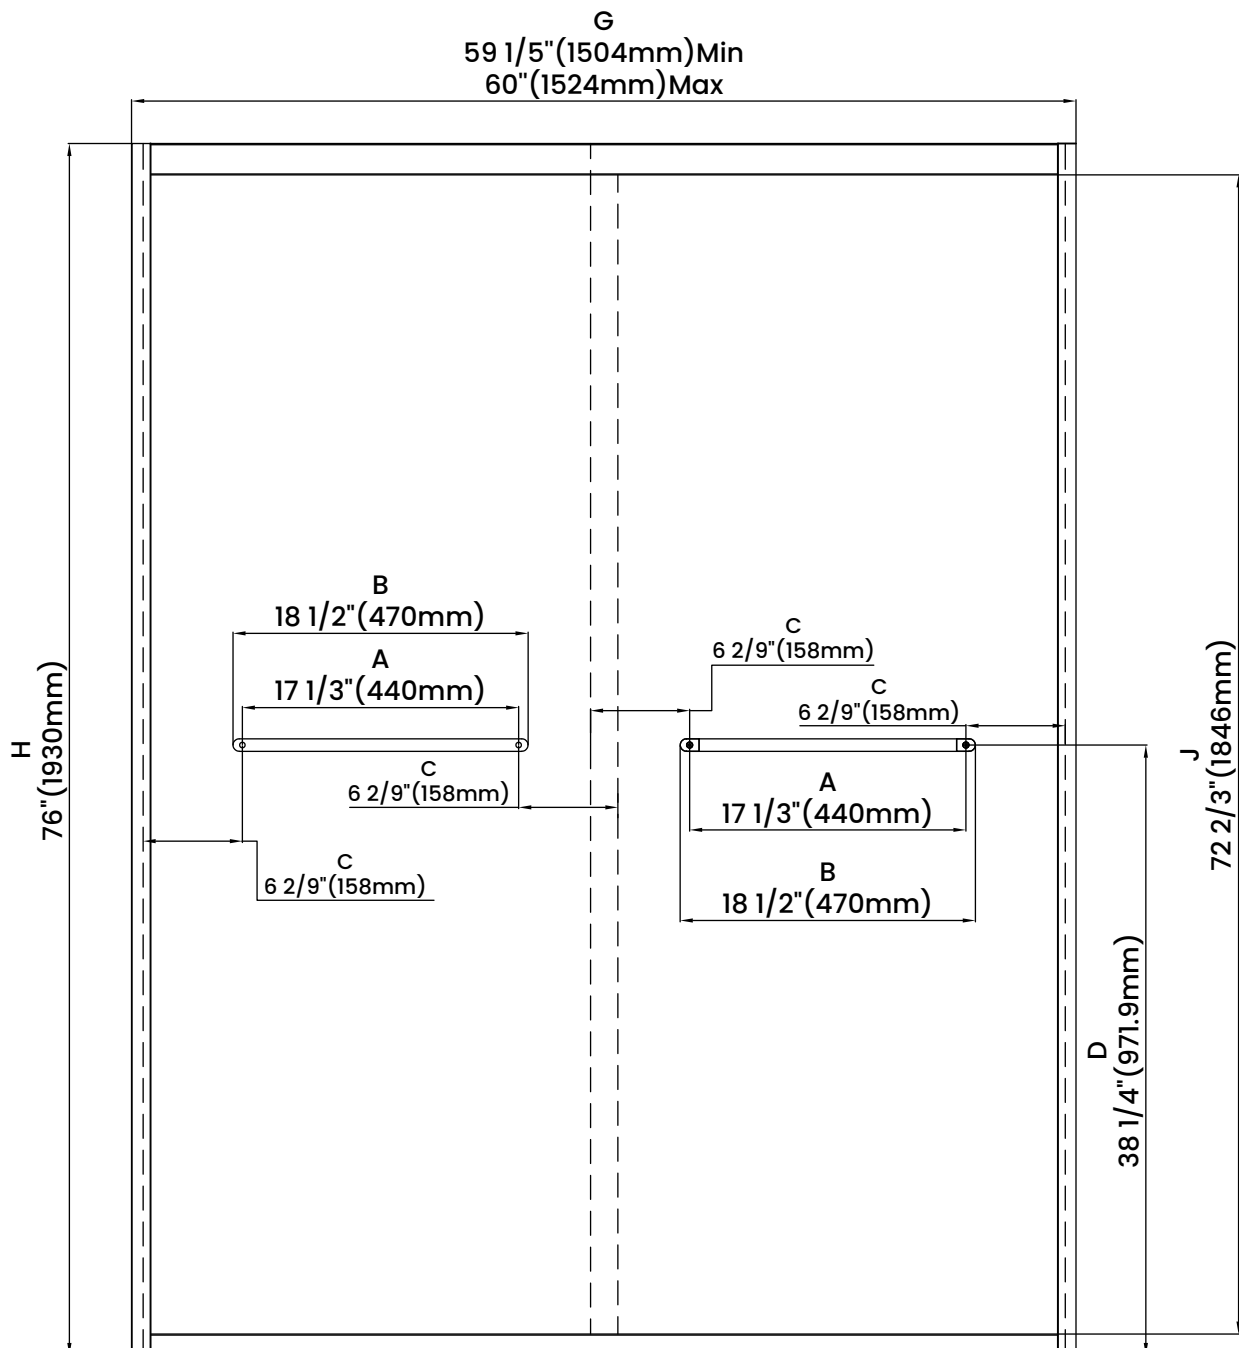

Measurements	
A	Distance Between Handle Holes
B	Handle Length
C	Distance Between Handle Holes To The Side
D	Distance Between Handle Holes To The Bottom
F	Walk-In Width
G	Min/Max Shower Door Width
H	Shower Door Height
J	Walk Through Opening Height

Measurements provided are in mm and inches.

Measurements	
A	Distance Between Handle Holes
B	Handle Length
C	Distance Between Handle Holes To The Side
D	Distance Between Handle Holes To The Bottom
F	Walk-In Width
G	Min/Max Shower Door Width
H	Shower Door Height
J	Walk Through Opening Height

Measurements provided are in mm and inches.