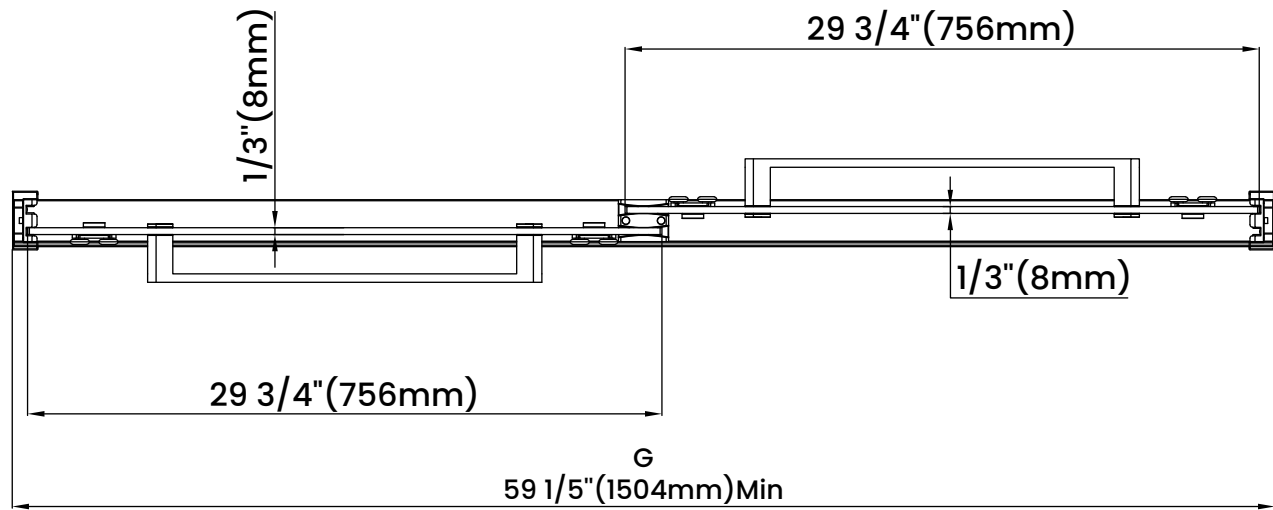

Measurements	
A	Distance Between Handle Holes
B	Handle Length
C	Distance Between Handle Holes To The Side
D	Distance Between Handle Holes To The Bottom
F	Walk-In Width
G	Min/Max Shower Door Width
H	Shower Door Height
J	Walk Through Opening Height

Measurements provided are in mm and inches.

Measurements	
A	Distance Between Handle Holes
B	Handle Length
C	Distance Between Handle Holes To The Side
D	Distance Between Handle Holes To The Bottom
F	Walk-In Width
G	Min/Max Shower Door Width
H	Shower Door Height
J	Walk Through Opening Height

Measurements provided are in mm and inches.