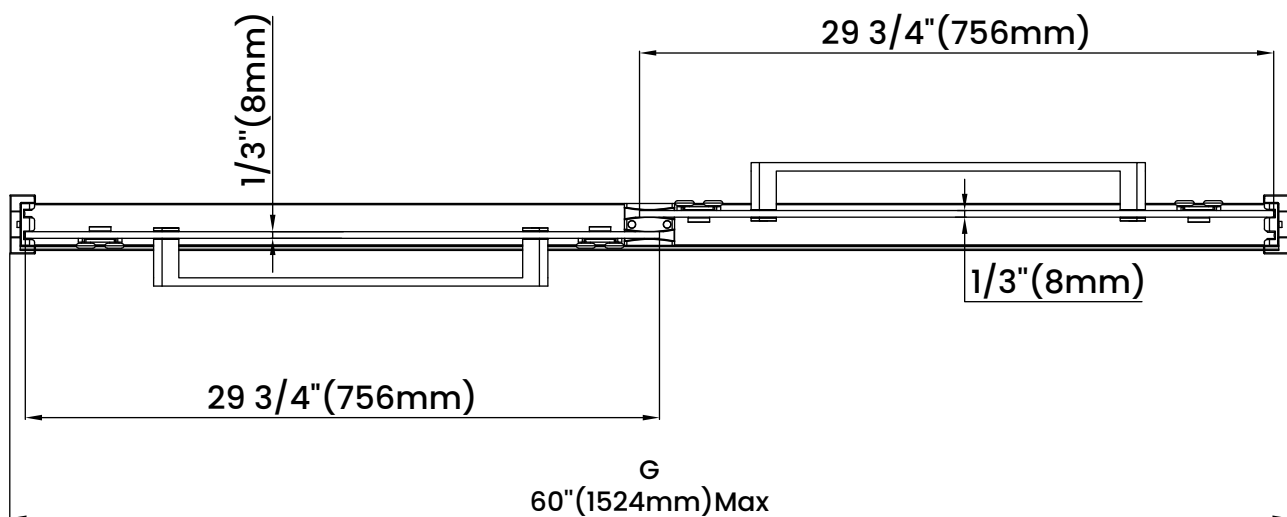

Measurements	
A	Distance Between Handle Holes
B	Handle Length
C	Distance Between Handle Holes To The Side
D	Distance Between Handle Holes To The Bottom
F	Walk-In Width
G	Min/Max Shower Door Width
H	Shower Door Height
J	Walk Through Opening Height

Measurements provided are in mm and inches.

Measurements	
A	Distance Between Handle Holes
B	Handle Length
C	Distance Between Handle Holes To The Side
D	Distance Between Handle Holes To The Bottom
F	Walk-In Width
G	Min/Max Shower Door Width
H	Shower Door Height
J	Walk Through Opening Height

Measurements provided are in mm and inches.