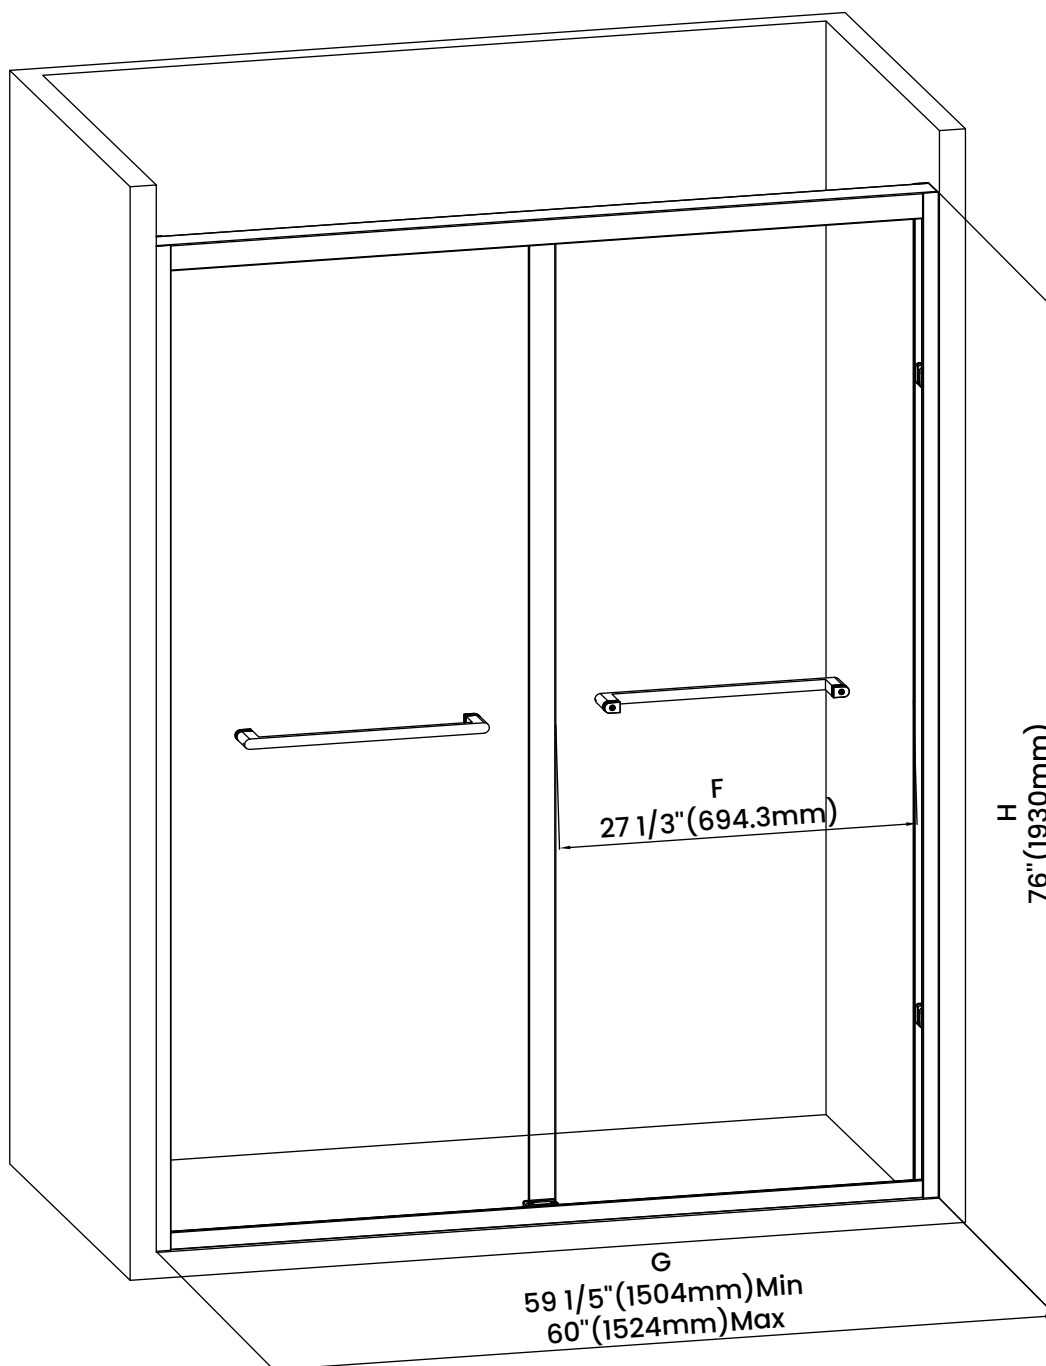

Measurements	
A	Distance Between Handle Holes
B	Handle Length
C	Distance Between Handle Holes To The Side
D	Distance Between Handle Holes To The Bottom
F	Walk-In Width
G	Min/Max Shower Door Width
H	Shower Door Height
J	Walk Through Opening Height

Measurements provided are in mm and inches.

Measurements	
A	Distance Between Handle Holes
B	Handle Length
C	Distance Between Handle Holes To The Side
D	Distance Between Handle Holes To The Bottom
F	Walk-In Width
G	Min/Max Shower Door Width
H	Shower Door Height
J	Walk Through Opening Height

Measurements provided are in mm and inches.