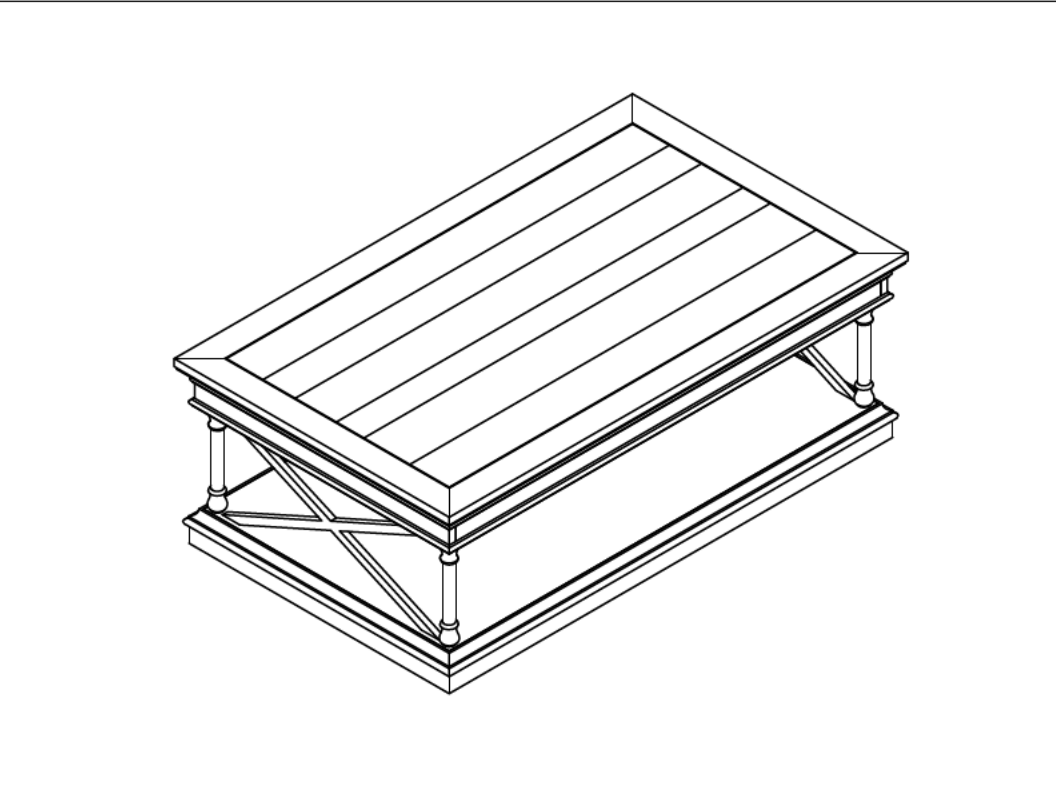

ASSEMBLY INSTRUCTION

DESCRIPTION: RECTANGULAR COCKTAIL TABLE

Thank you for purchasing this quality product. Be sure to check all packing material carefully for small parts, which may have come loose inside the carton during shipment. Identify and count all parts and compare with the parts list below.

PARTS LIST			
NO	DRAWING	DESCRIPTION	QTY
1		Table Top	1
2		Metal Leg	4
3		Metal X-Frame	2
4		Table Base	1

HARDWARE LIST			
NO	DRAWING	DESCRIPTION	QTY
A		Bolt Ø5/16"x32mm	4
B		Spring Washer Ø5/16"xØ13mm	4
C		Flat Washer Ø5/16"xØ19mm	8
D		Allen Key 4mm	1