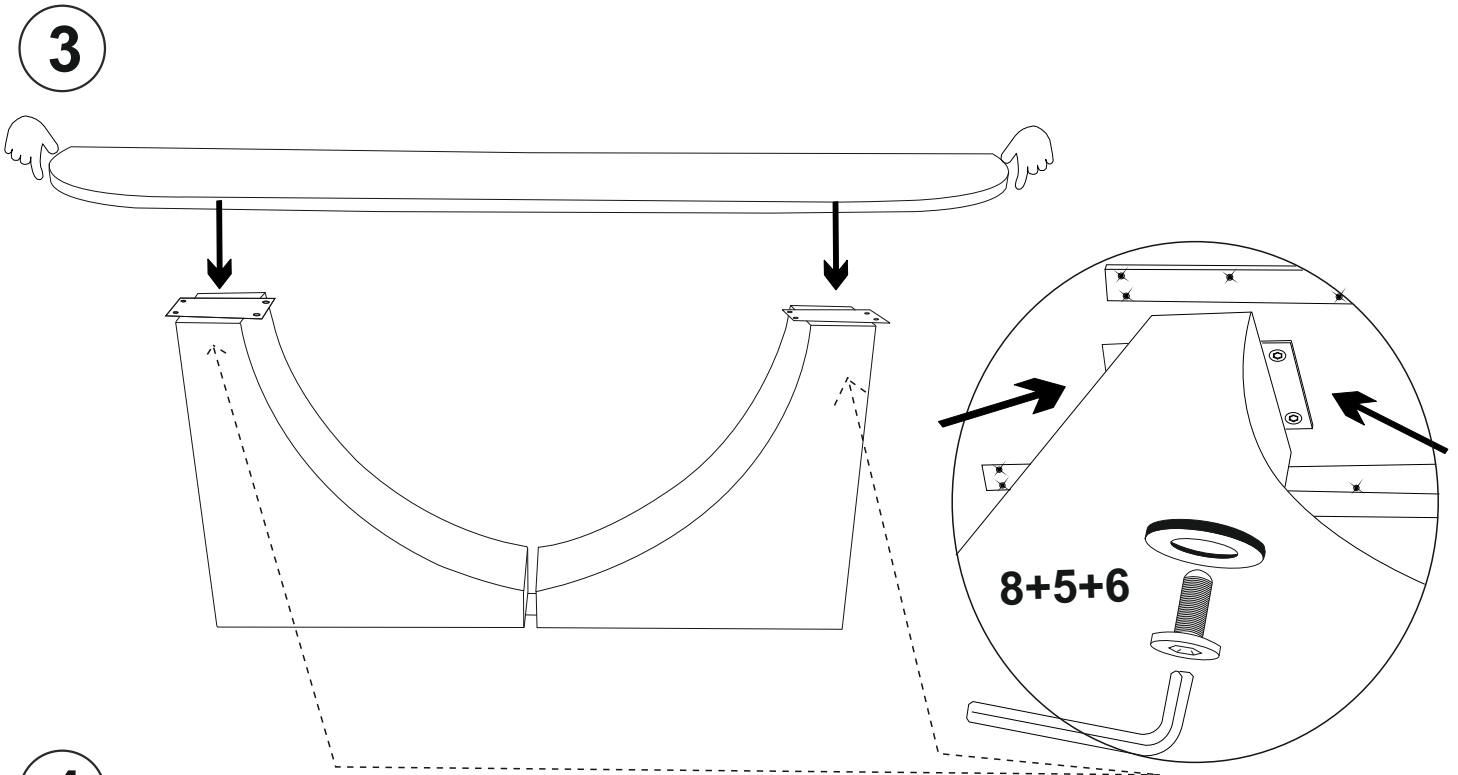

Assembly Instruction

Product Description: MALY CONSOLE TABLE

No.	Hardware/Component List		Quantity	No.	Hardware/Component List		Quantity
1		Top	01	5		Alen Bolt	12
2		Wooden Base	02	6		Alen Key	01
3		Iron Plate	02	7		Alen Bolt	06
4		Iron Plate	01	8		Washer	08

Assembly Instruction
Product Description: MALY CONSOLE TABLE

4

Level Adjustment - In case the product is not aligned, use levelers to adjust the balance of the product.