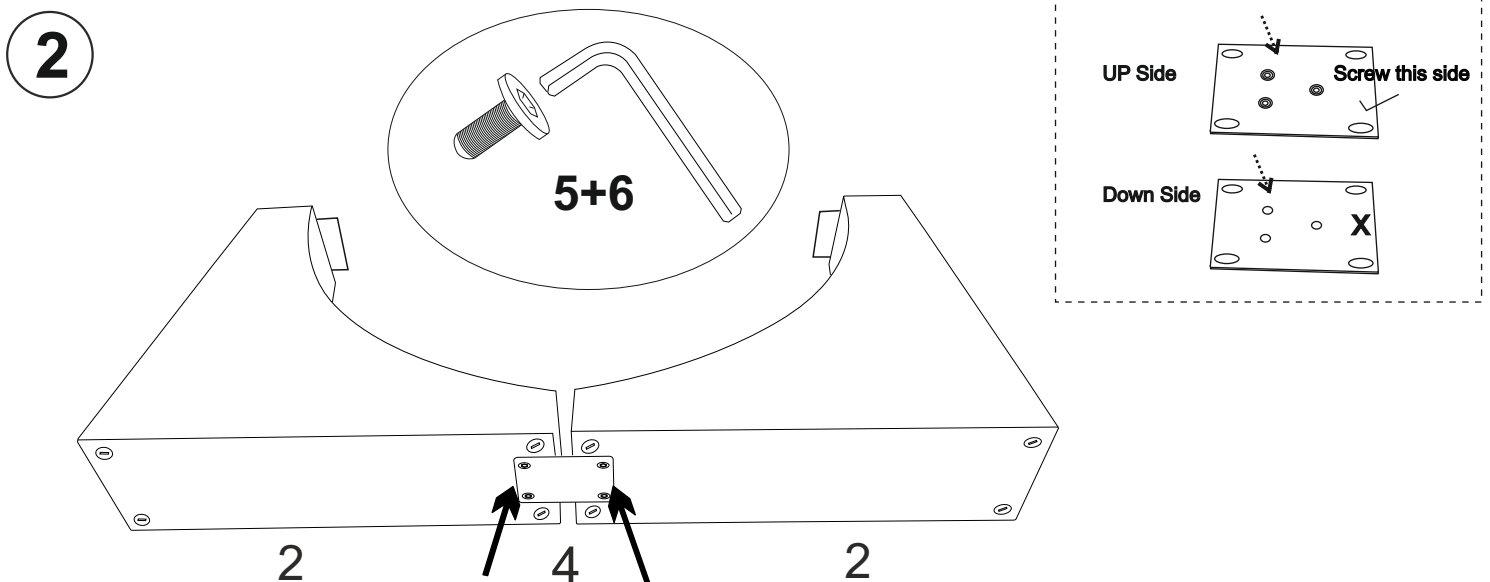

Assembly Instruction

Product Description: MALY CONSOLE TABLE

No.	Hardware/Component List		Quantity	No.	Hardware/Component List		Quantity
1		Top	01	5		Alen Bolt	12
2		Wooden Base	02	6		Alen Key	01
3		Iron Plate	02	7		Alen Bolt	06
4		Iron Plate	01	8		Washer	08

Assembly Instruction
Product Description: MALY CONSOLE TABLE

4

Level Adjustment - In case the product is not aligned, use levelers to adjust the balance of the product.