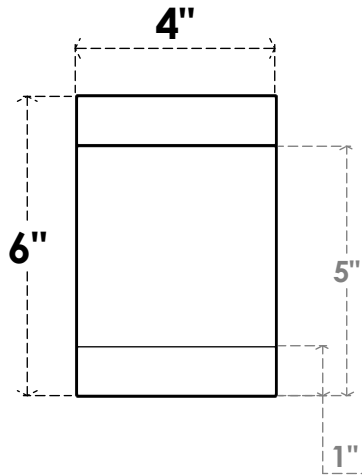

# ITEM NUMBER: RFTURO040X06000X36000X006BUR00RCPR

4"W X 6"H X 36"L TIMBERTHANE ROUGH CEDAR BURLINGTON FAUX WOOD OPEN RAFTER TAIL, 6"L END, PRIMED TAN

### SIDE PROFILE