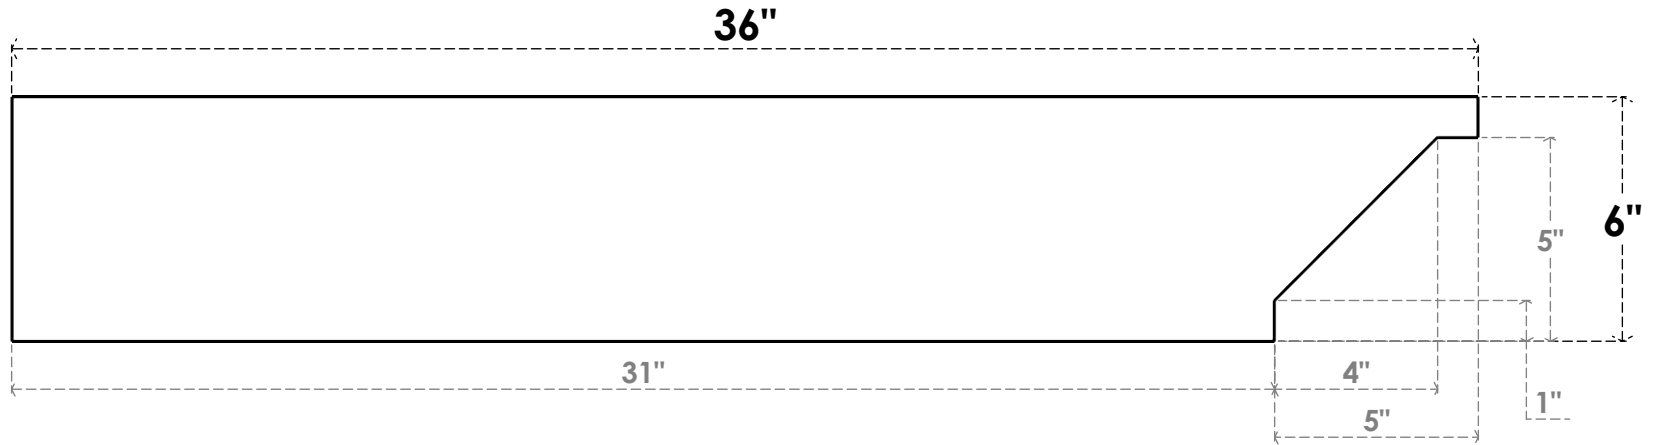

# ITEM NUMBER: RFTURO040X06000X36000X006BUR00RCPR

4"W X 6"H X 36"L TIMBERTHANE ROUGH CEDAR BURLINGTON FAUX WOOD OPEN RAFTER TAIL, 6"L END, PRIMED TAN

### SIDE PROFILE