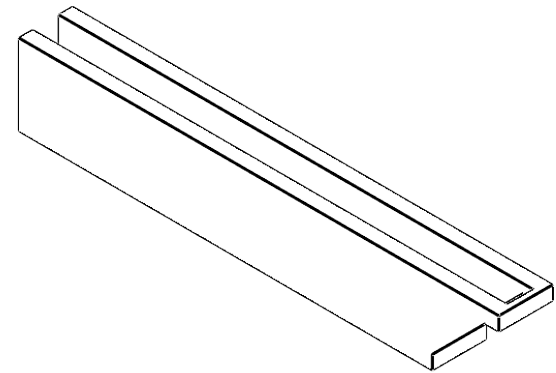

ISOMETRIC

GENERATED DATE : 03/02/2023

EKENA MILLWORK
2300 WEST MAIN ST.
CLARKSVILLE, TX 75426
TOLL FREE: 866-607-0453
WWW.EKENAMILLWORK.COM

NOTES

1. INSTALLATION TO BE COMPLETED IN ACCORDANCE WITH MANUFACTURER'S SPECIFICATIONS.
2. DRAWING MAY NOT BE TO SCALE
3. THIS DRAWING IS INTENDED FOR DESIGN AND PLANNING PURPOSES ONLY.
4. ALL INFORMATION CONTAINED HEREIN WAS CURRENT AT THE TIME OF DEVELOPMENT BUT MUST BE REVIEWED AND APPROVED BY THE PRODUCT MANUFACTURER TO BE CONSIDERED ACCURATE.
5. TIMBERTHANE ARCHITECTURAL PRODUCTS ARE MADE FROM HIGH DENSITY URETHANE AND COME FACTORY PRIMED