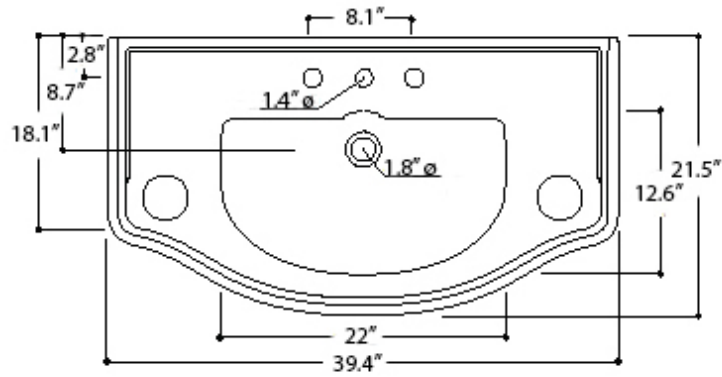

Related Items:

- WSBC 53991 | Push Waste Drain
- WSBC 53922 | Decorative Trap

Finishes:

 Ceramic White

SKU# | Options:

- Retro 1050.01+1079 | One Faucet Hole
- Retro 1050.03+1079 | Three Faucet Holes

* WS Bath Collections reserves the right to revise dimensions or information on this sheet without notice

Collection Retro	Model Retro 1050+1079	Dimensions Metric <i>1 inch = 2.54 cm</i> <i>1 inch = 25.4 mm</i>	 1051 Lea Drive - Collegeville, PA 19426 Tel. 215 513 9400 - Fax 610 831 0215 www.ws bathcollections.com - info@ws bathcollections.com
------------------------------	-----------------------------------	--	---

Collection
Retro

Model |
Retro 1050+1079

Dimensions Metric
1 inch = 2.54 cm
1 inch = 25.4 mm

WS[®]
BATH
COLLECTIONS

1051 Lea Drive - Collegeville, PA 19426
Tel. 215 513 9400 - Fax 610 831 0215
www.ws bathcollections.com - info@ws bathcollections.com

Silicone (optional)

Collection
Retro

Model |
Retro 1050+1079

Dimensions Metric
1 inch = 2.54 cm
1 inch = 25.4 mm

WS[®]

BATH
COLLECTIONS

1051 Lea Drive - Collegeville, PA 19426
Tel. 215 513 9400 - Fax 610 831 0215