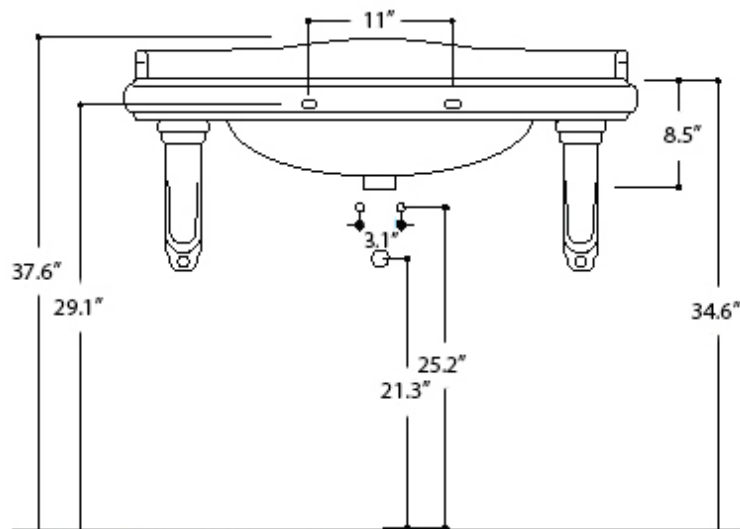

Related Items:

- WSBC 53991 | Push Waste Drain
- WSBC 53922 | Decorative Trap

Finishes:

 Ceramic White

SKU# | Options:

- Retro 1050.01+1079 | One Faucet Hole
- Retro 1050.03+1079 | Three Faucet Holes

* WS Bath Collections reserves the right to revise dimensions or information on this sheet without notice

Collection Retro	Model Retro 1050+1079	Dimensions Metric <i>1 inch = 2.54 cm</i> <i>1 inch = 25.4 mm</i>	 1051 Lea Drive - Collegeville, PA 19426 Tel. 215 513 9400 - Fax 610 831 0215 www.ws bathcollections.com - info@ws bathcollections.com
------------------------------	-----------------------------------	--	---

Collection
Retro

Model |
Retro 1050+1079

Dimensions Metric
1 inch = 2.54 cm
1 inch = 25.4 mm

WS[®]
BATH
COLLECTIONS

1051 Lea Drive - Collegeville, PA 19426
Tel. 215 513 9400 - Fax 610 831 0215
www.ws bathcollections.com - info@ws bathcollections.com

Silicone (optional)

Collection
Retro

Model |
Retro 1050+1079

Dimensions Metric
1 inch = 2.54 cm
1 inch = 25.4 mm

WS[®]

BATH
COLLECTIONS

1051 Lea Drive - Collegeville, PA 19426
Tel. 215 513 9400 - Fax 610 831 0215