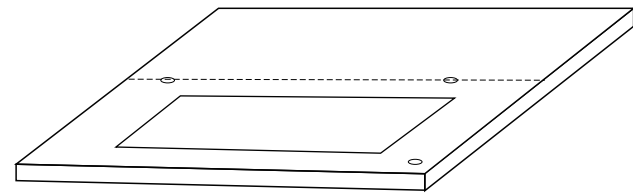

AMT0144

W1 : 10x40mm(4pcs)

N: 30mm(2pcs)

G: 190mm(1pc)

5mm(1pc)

A 1 (pc)

B 400*300mm(1pc)

C 400*480mm(1pc)

D 400mm(1pc)

E 400mm(1pc)

Replaceable Dangle Toy

F (1pc+1pc)

- We are committed to delivering customer-driven products that live up to your high standards.
- We encourage you to write a review sharing your experiences with the product.
- For further services:
 - Email us for further assistance: pawzroad@gmail.com.