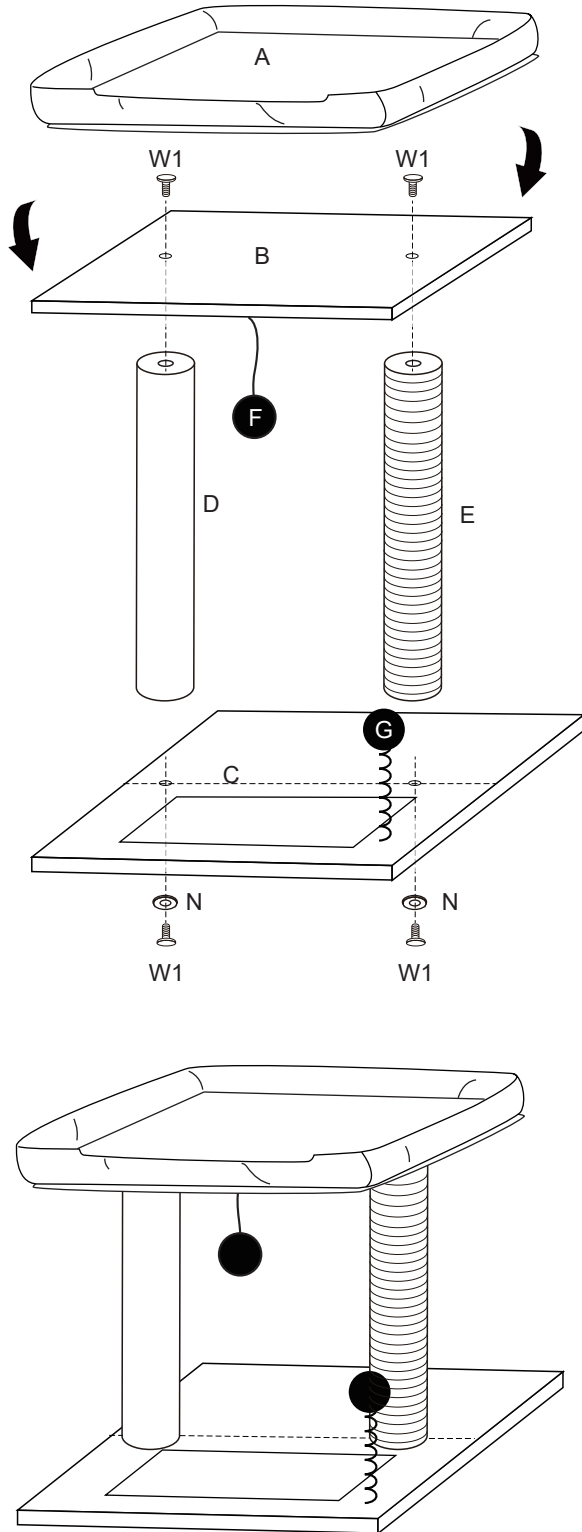

AMT0144

W1 : 10x40mm(4pcs)

N: 30mm(2pcs)

G: 190mm(1pc)

5mm(1pc)

A 1 (pc)

B 400*300mm(1pc)

C 400*480mm(1pc)

D 400mm(1pc)

E 400mm(1pc)

Replaceable Dangle Toy

F (1pc+1pc)

- We are committed to delivering customer-driven products that live up to your high standards.
- We encourage you to write a review sharing your experiences with the product.
- For further services:
 - Email us for further assistance: pawzroad@gmail.com.