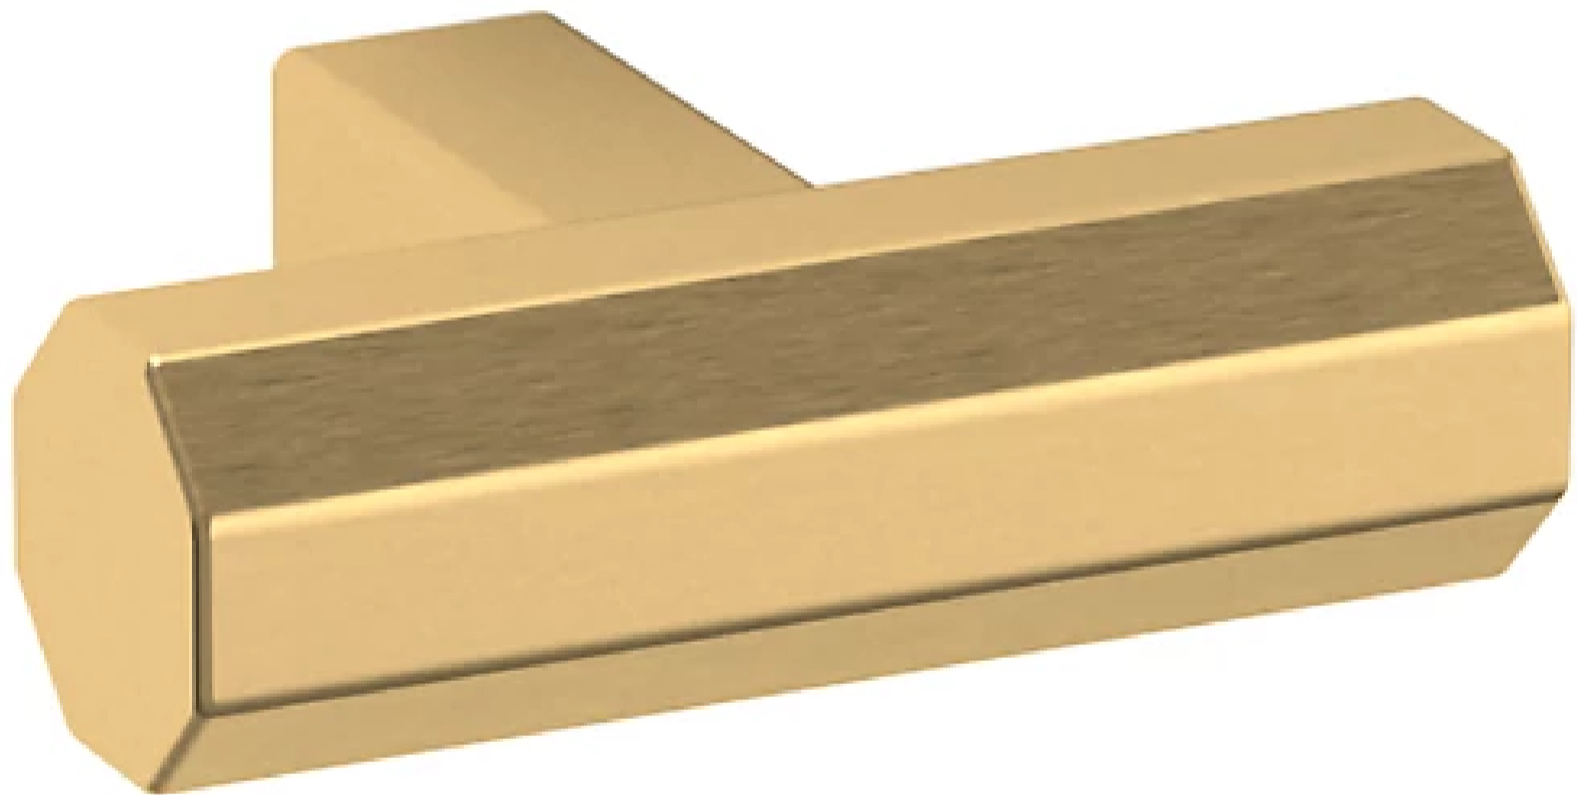

4416 OCTAGONAL KNOB

SPECIFICATIONS

STYLE	Traditional
CABINET KNOB DIAMETER	1.5
PROJECTION	1.14

4416 OCTAGONAL KNOB

ESTATE PORTFOLIO

Model Number:
4416.044.BIN

Key Features

- ✓ This family is available in a knob, and 4", 6", 12", and 18" Pull
- ✓ Solid brass construction, feeling the difference in quality in every piece of cabinet hardware.
- ✓ Baldwin's Satin Brass finish is warm, smooth, and is covered with a Limited Lifetime Finish™ Warranty for enduring elegance, no matter the climate.
- ✓ Mounting Hardware included

FINISHES OPTIONS

Satin Nickel - 150, US15

Lifetime (PVD) Polished Nickel - 055

Polished Chrome - 260

Lifetime (PVD) Polished Brass - 003

Lifetime (PVD) Satin Brass - 044

Satin Black - 190

Venetian Bronze - 112, 11P

Non-lacquered Brass - 031

all measurements in inches

SPECIFICATIONS

STYLE	Traditional
CABINET KNOB DIAMETER	1.5
PROJECTION	1.14