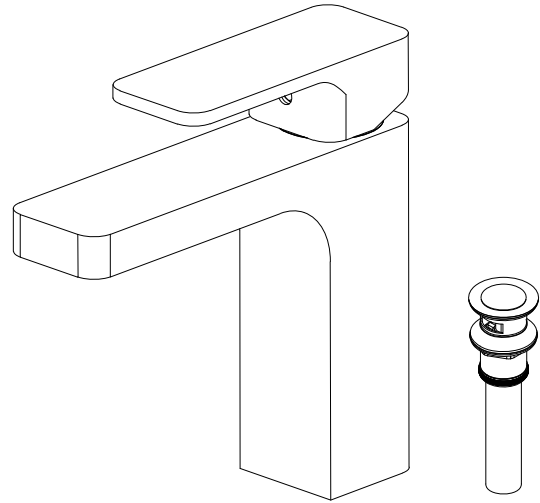

Model: **C-KBF1017-KPW100**

Blaze -Single Hole Bathroom Faucet with Pop-up drain

SPEC SHEET

Faucet Features

- Solid lead-free brass construction
- Spain Citec ceramic cartridge
- Swiss Neoperl aerator
- Single lever handle design
- Included 27" length 3/8" Waterlines
- Limited lifetime warranty

Pop-up drain Features

- Solid brass material construction
- Smooth push-button operation with over 50,000 times test
- With over-flow design suitable for sinks with over-flow hole
- Superior finishes resist corrosion and rust
- Quick drainage ensures water flow down quickly during washing