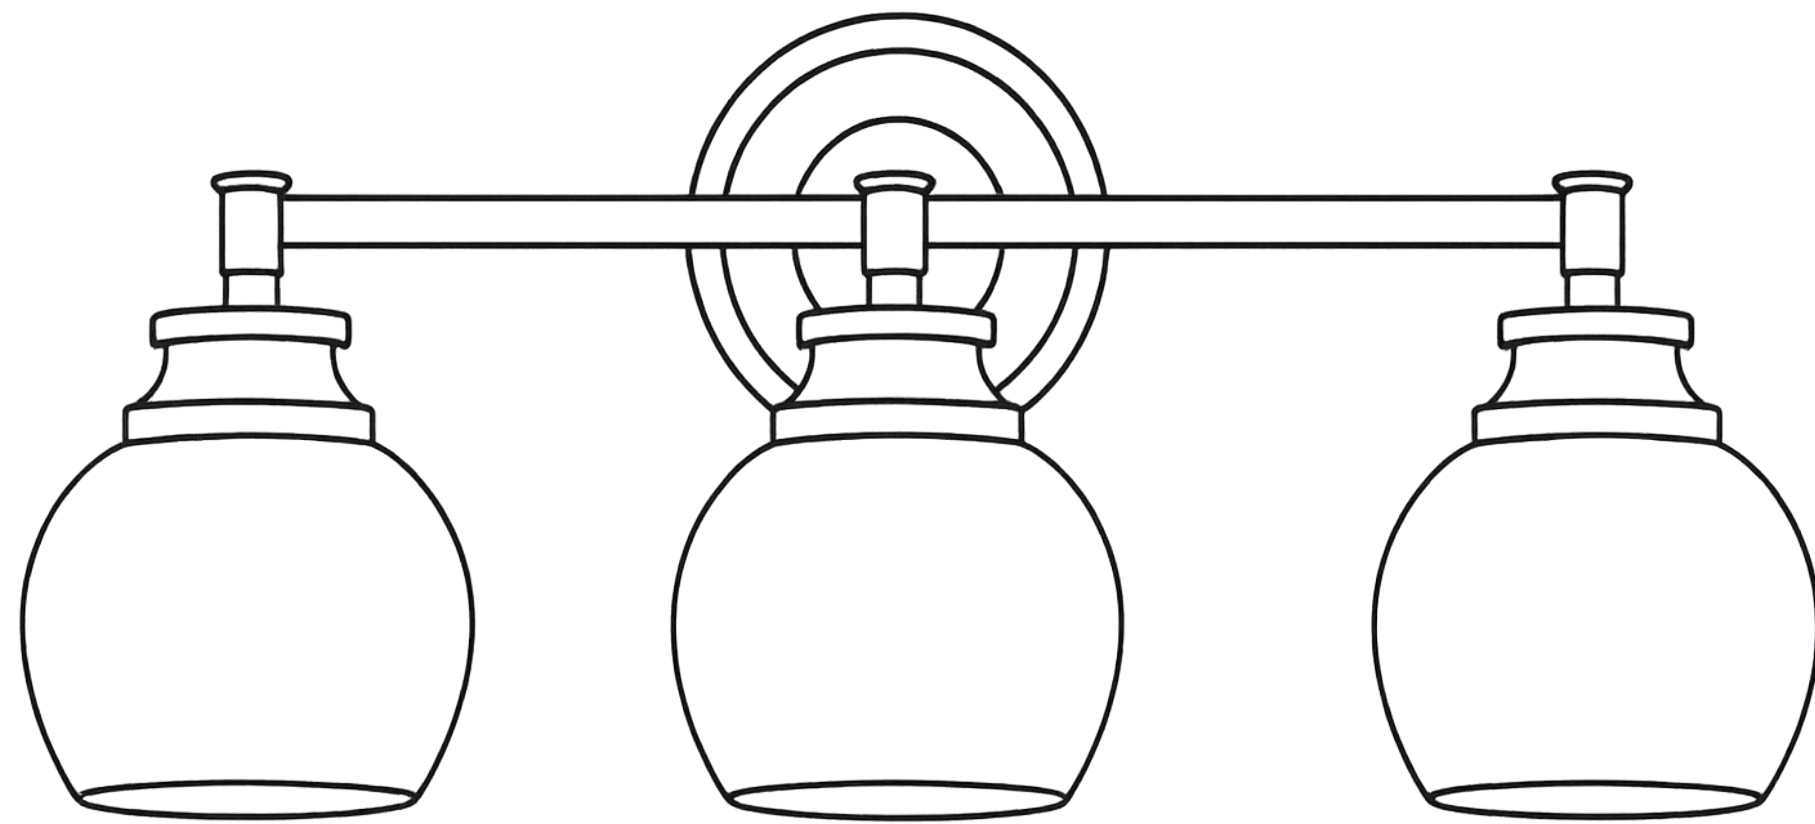

Specifications

3-Light Vanity Wall Fixture (Matte Black)

Product Name: 3-Light Vanity Wall Fixture (Matte Black)

Product Dimensions: 570x170x248 (mm)

Package Dimensions: 585x365x195 (mm)

Socket Type: E26

Bulb Included: Yes

Number of Bulbs: 3

Bulb Specification: C35 Short Tip, 4W, E26 Base, 2700K Soft White

Adapter Input: 120v