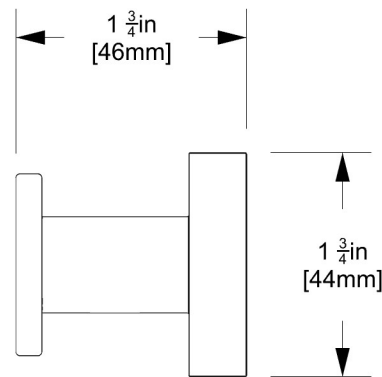

DIMENSIONS

Backed by our lifetime warranty, you can trust our products to always exceed your expectations and live up to their name.

1550 Factor Ave. San Leandro, CA 94577
Phone #: 800.227.5640
Email: cs@gatcoinc.com