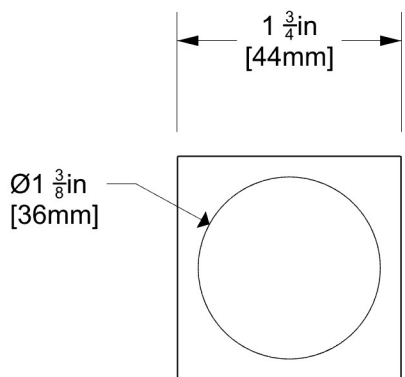

DIMENSIONS

Backed by our lifetime warranty, you can trust our products to always exceed your expectations and live up to their name.

1550 Factor Ave. San Leandro, CA 94577
Phone #: 800.227.5640
Email: cs@gatcoinc.com