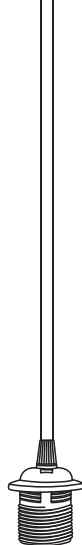

# ASSEMBLY GUIDE

E27/E26

A

MAX 15W  
LED BULB