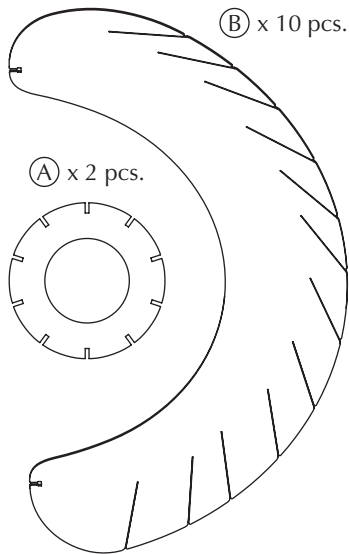

# ASSEMBLY GUIDE

E27/E26

A

MAX 15W  
LED BULB