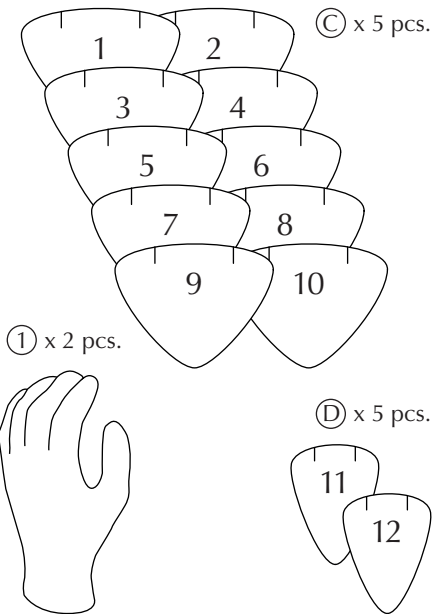

# ASSEMBLY GUIDE

E27/E26

A

MAX 15W  
LED BULB