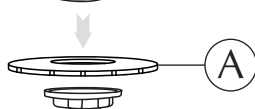

# ASSEMBLY GUIDE

E27/E26

A

MAX 15W  
LED BULB