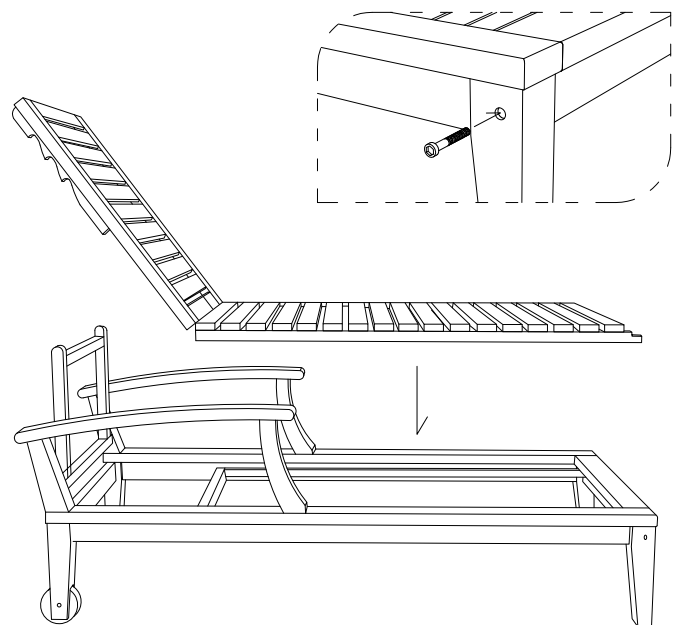

# OUTDOOR PATIO TEAK SINGLE CHAISE IN NATURAL

2

1

## Hardware

M 6 X 4cm = 6 pcs

M 6 X 7cm = 6 pcs

Allen Wrench M4= 1 pcs

3