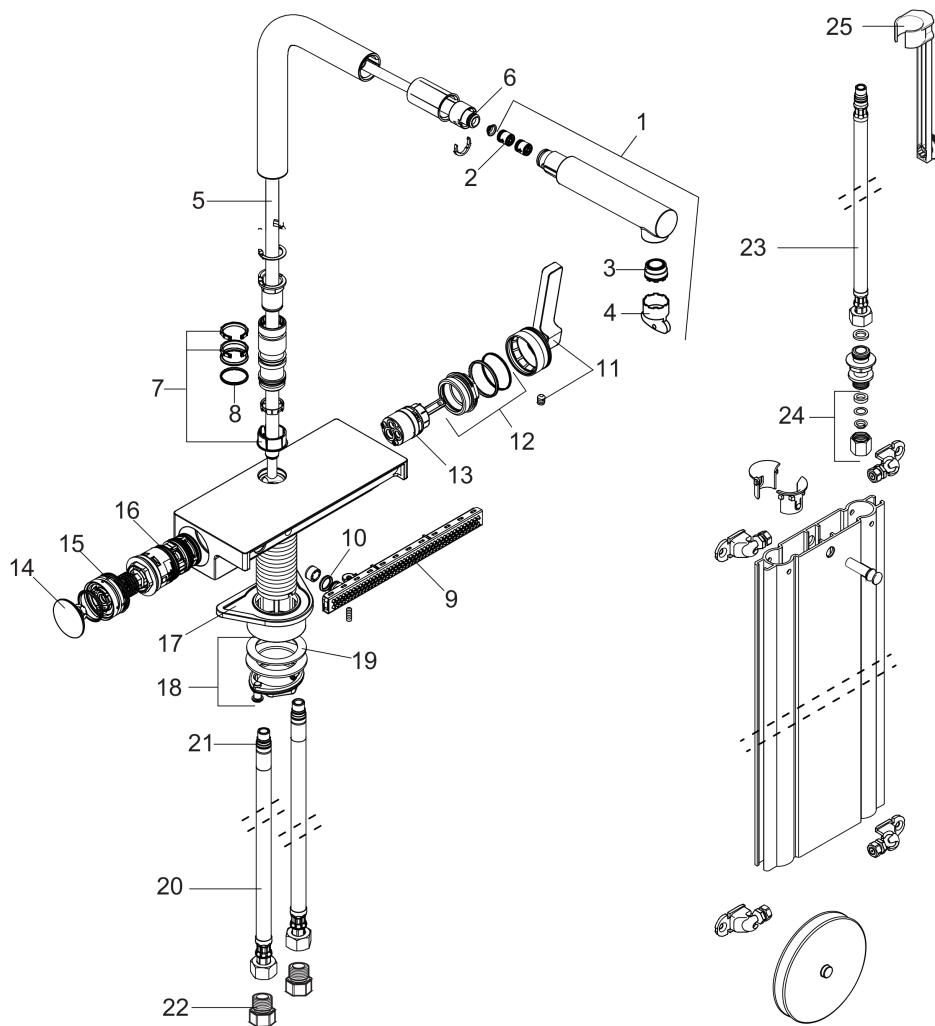

Aquno Select
Kitchen Faucet, 2-Spray Pull-Out with sBox, 1.75 GPM
 Finishes : **chrome** Part no. : **73830001**

Exploded drawing

Year of production: >06/20

Aquino Select
Kitchen Faucet, 2-Spray Pull-Out with sBox, 1.75 GPM
 Finishes : **chrome** Part no. : **73830001**

Spare parts list

Year of production: >06/20

Pos.	Description	Part no.	Price	PU
1	handspray	93751001	-	1
2	non return valve DW 10	96456000	-	1
3	spray former	93748001	-	1
4	service tool	93750000	-	1
5	hose	93815000	-	1
6	O-ring 8x2	98112000	-	1
7	set of lever collars	98365000	-	1
8	O-ring 19x2	98426000	-	1
9	spray head cpl.	93781000	-	1
10	O-ring 10x2	98170000	-	1
11	handle	93776000	-	1
12	nut	92926000	-	1
13	cartridge, assy	93183000	-	1
14	cover	93777000	-	1
15	spring with sleeve	93782000	-	1
16	selector assy	93558000	-	1
17	support	97523000	-	1
18	fixing set (special)	93253000	-	1
19	lever collar	97548000	-	1
20	connection hose 900 mm M10x1 G3/8	93780000	-	1
21	O-ring 8x1,75	97827000	-	1
22	adapter for connection hose	88802000	-	1
23	connection hose 450 mm M10x1 G3/8	96507000	-	1
24	squeezing connection	96099000	-	1
25	extension set	43333000	-	1