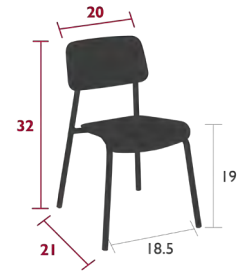

STUDIE

6911 - CHAIR

DESIGN TRISTAN LOHNER

NEW

RESIDENTIAL CONTRACT INTENSIVE

10
IPAC

Tubular aluminum frame
Curved aluminum sheet seat
Curved aluminum sheet backrest
Silencing foot protectors
Stacking : x 8 (Height - stacked : 47.2 in.)
Available in 21 colors (excluding Honey and Poppy)
See inside cover for available colors

13 lb

6912 - ARMCHAIR

DESIGN TRISTAN LOHNER

NEW

RESIDENTIAL CONTRACT INTENSIVE

10
IPAC

Tubular aluminum frame
Curved aluminum sheet seat
Curved aluminum sheet backrest
Tubular aluminum armrest
Silencing foot protectors
Stacking : x 6 (Height - stacked : 42.5 in.)
Available in 21 colors (excluding Honey and Poppy)
See inside cover for available colors

14.1 lb