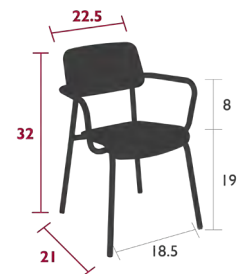

STUDIE

6911 - CHAIR

DESIGN TRISTAN LOHNER

NEW

RESIDENTIAL CONTRACT INTENSIVE

10
IPAC

Tubular aluminum frame
Curved aluminum sheet seat
Curved aluminum sheet backrest
Silencing foot protectors
Stacking : x 8 (Height - stacked : 47.2 in.)
Available in 21 colors (excluding Honey and Poppy)
See inside cover for available colors

13 lb

6912 - ARMCHAIR

DESIGN TRISTAN LOHNER

NEW

RESIDENTIAL CONTRACT INTENSIVE

10
IPAC

Tubular aluminum frame
Curved aluminum sheet seat
Curved aluminum sheet backrest
Tubular aluminum armrest
Silencing foot protectors
Stacking : x 6 (Height - stacked : 42.5 in.)
Available in 21 colors (excluding Honey and Poppy)
See inside cover for available colors

14.1 lb