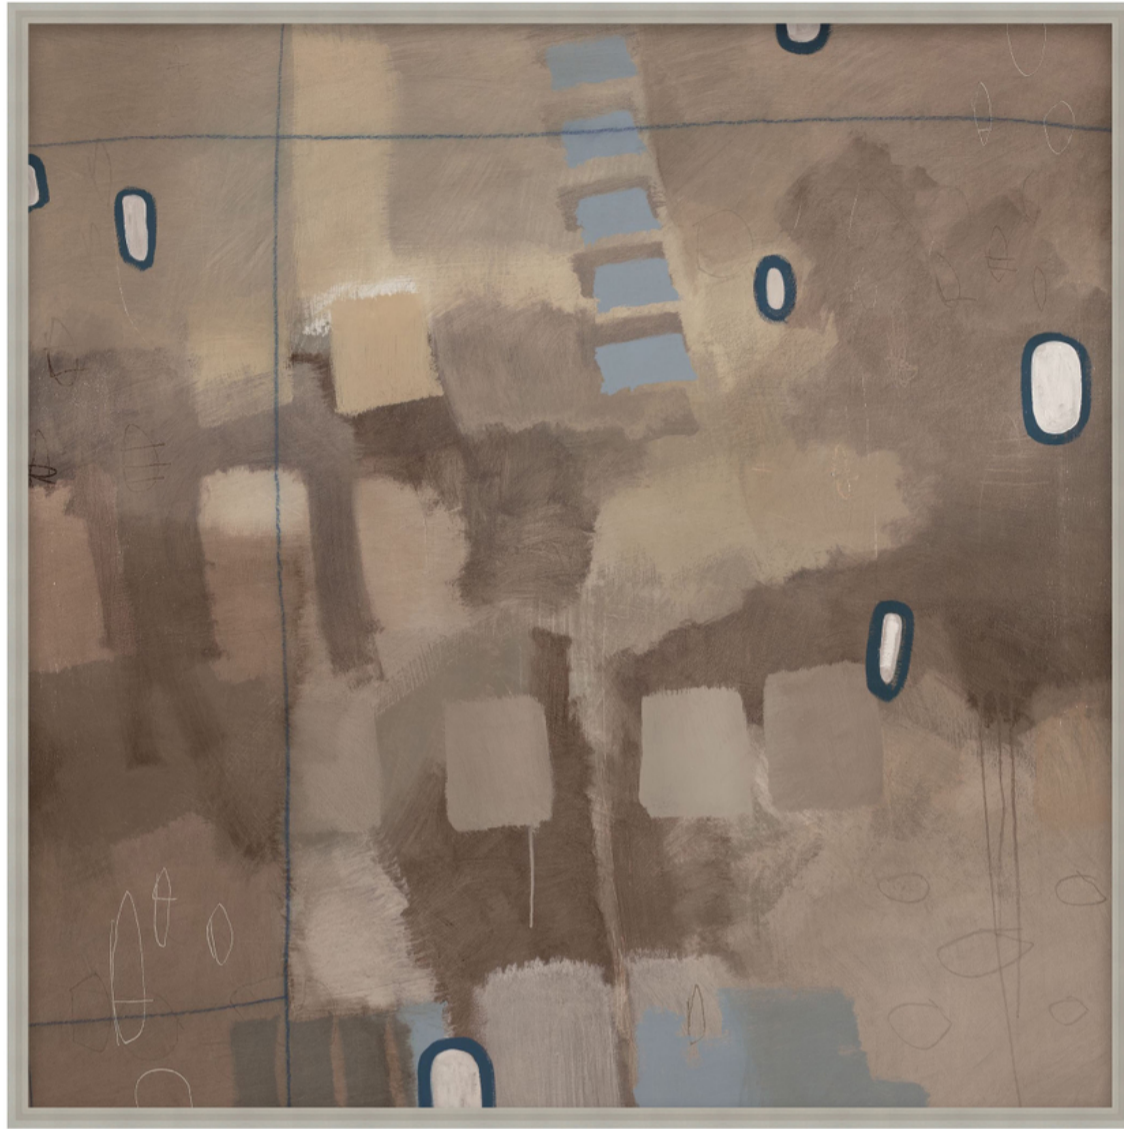

THEODORE ALEXANDER

Earthen Serenade 2

D2805S56092-4707

Earthen Serenade 2 showcases the nuances of Abstract Illusionism, a style that joins abstract elements with painterly techniques to create three-dimensional depth on a flat surface. Here, perspective is offered in unexpected ways that challenge the viewer's perceptions. Depth and dimension are cleverly rendered through skillful shading and gradient techniques. The eye is intrigued by objects that appear to hover above the canvas as their shadows create spatial uncertainty. The brown palette in beige, cocoa, and mocha is set against contrasting touches of sky blue, navy, and white. A closer look reveals hand-drawn marks that further enhance the illusionistic experience. A mesmerizing composition on canvas, Earthen Serenade 2 is an alluring addition to ART by TA. Pairs beautifully with Earthen Serenade 1 and 3.

► Canvas, Hand Embellished Semi Gloss, F1343 - White Oak Floater Frame - Width: 0.33

W 20 x D 2 x H 20 inches

Material(s):

Collection: Art by TA

Style: Modern / Formal Modern

Type: Décor / Wall Art