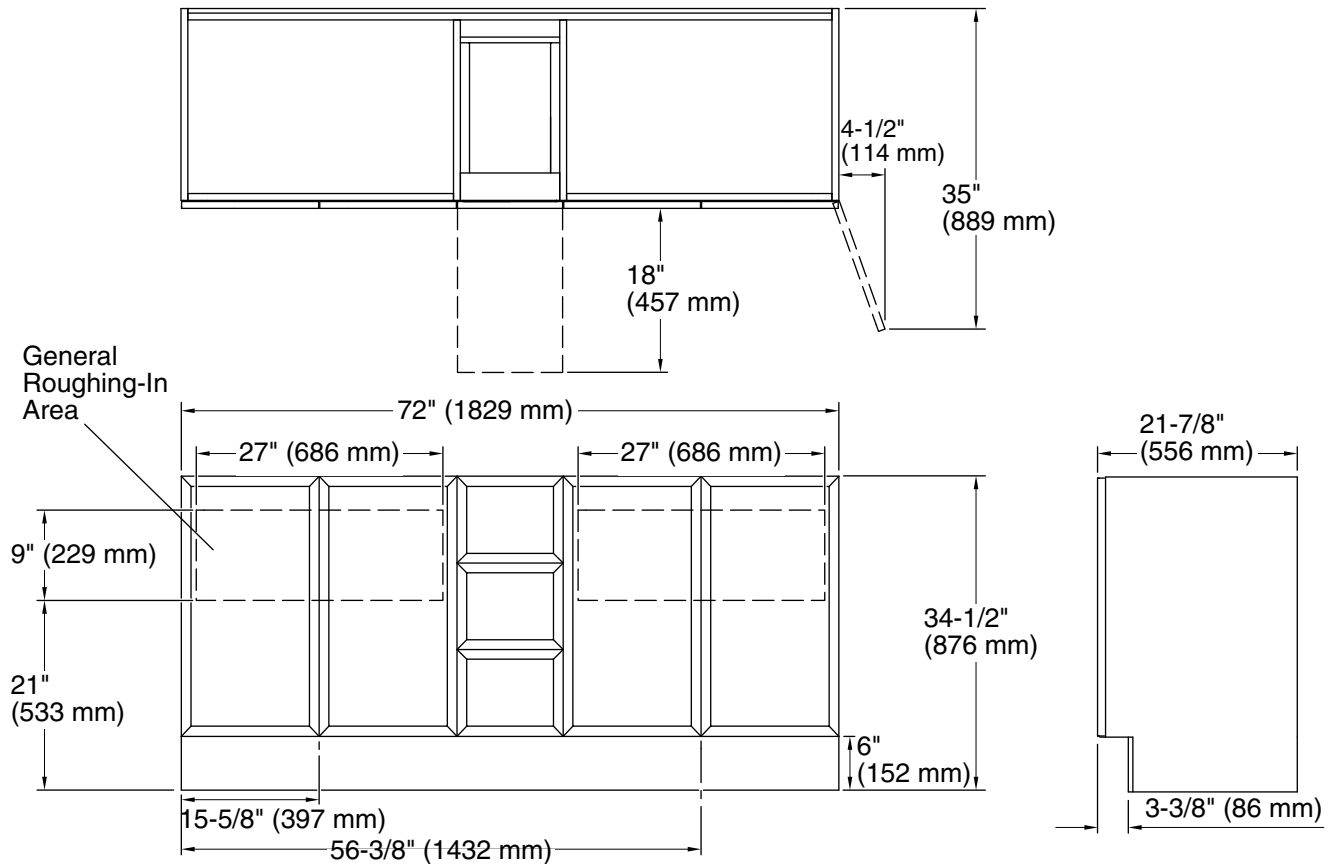

Technical Information

All product dimensions are nominal.

Vanity type: Standard

Notes

Install this product according to the installation guide.

Decorative cabinet hardware is not supplied. Refer to the KOHLER bath accessories line for recommended cabinet hardware to complement your vanity.

Select the type of fastener based upon the wall material. Two 250 lb (113.4 kg) minimum load bearing fasteners are recommended.