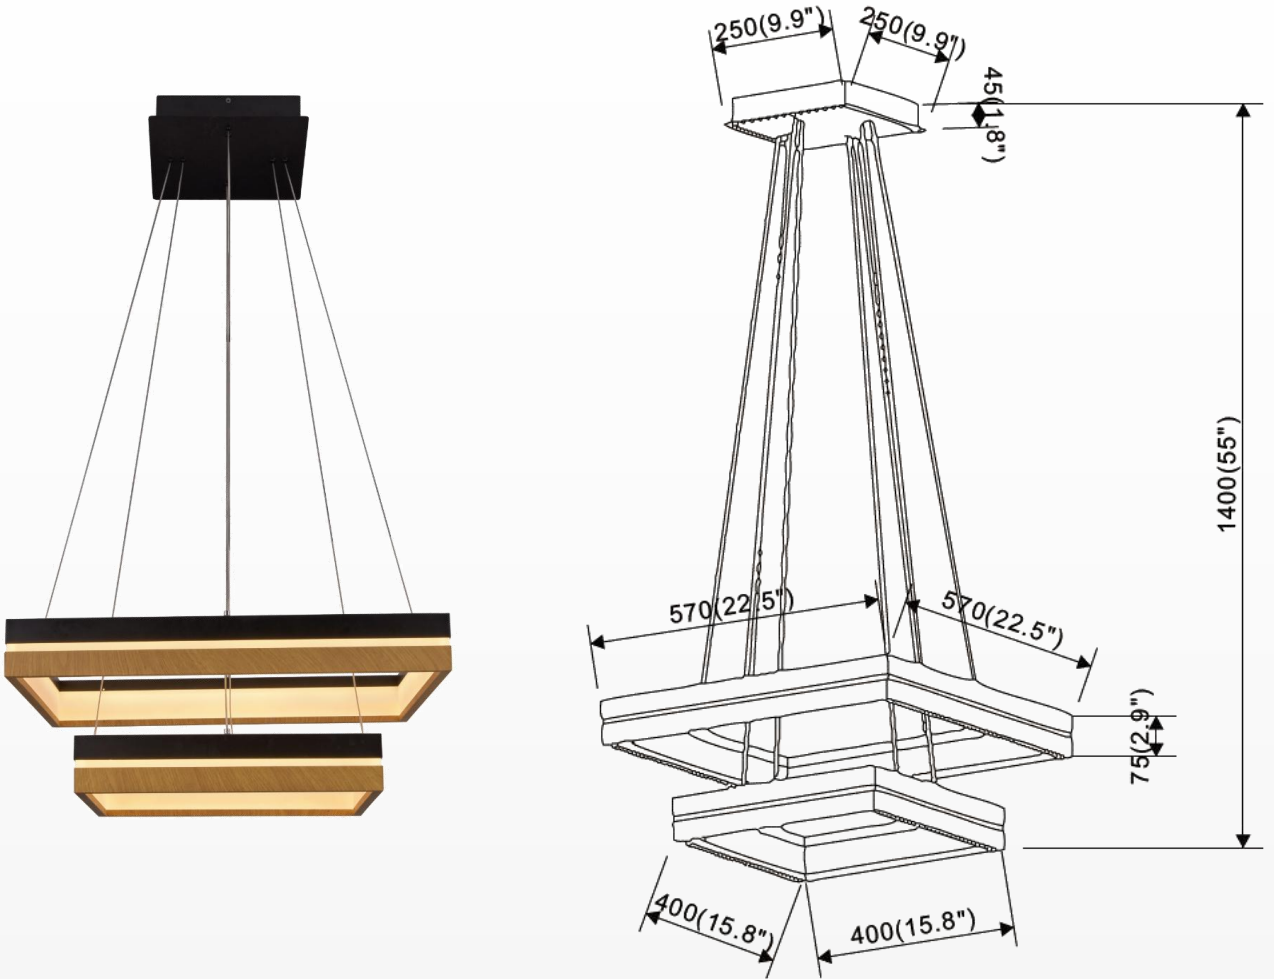

LED Chandelier Lights

SPECIFICATION

- Dimension: 22.5"×22.5"×55"
- Wattage: 128W
- Voltage: 120V
- Temp: 3000K
- Lumens: 2461LM
- Dimmable: ELV , DIMMING 5%-100%
- CRI: > 80
- Material : Iron+Aluminum+Acrylic
- Lifespan : 50000hs
- Warranty: 3 years
- Operation temperature : -20°C-40°C

AVAILABLE FINISH

WHAT'S IN THE BOX:

mounting bracket; plastic anchors; anchor screws; outlet screws; wire connectors, ground screw, canopy screw, gloves