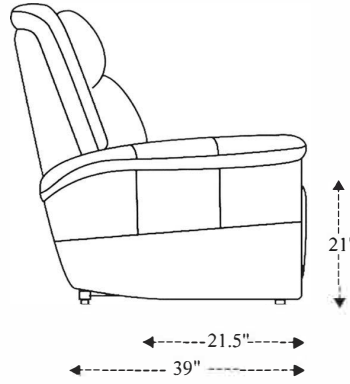

# Power Reclining Sofa

Overall Dimensions	87" x 39" x 41.5"
Overall Width	87"
Overall Depth	39"
Overall Height	41.5"
Overall Weight	271.2 lbs.
Fully Reclined	65"
Distance from Wall	4"
Back of Seat to end of Chaise	40"
Leg Height <small>(Distance from Foot Rest to Floor in Full Recline)</small>	21"
Head Height <small>(Distance from Headrest to Floor in Full Recline)</small>	33"

Seat Width	23"
Seat Depth	21.5"
Seat Height	21"
Arm Width	8.5"
Arm Depth	18.5"
Arm Height	26"
Back Width	25"
Back Height	22"
Headrest Extended from Back	7"

# Power Reclining Tilt Console Loveseat

Overall Dimensions	76" x 39" x 41.5"
Overall Width	76"
Overall Depth	39"
Overall Height	41.5"
Overall Weight	268.1 lbs.
Fully Reclined	65"
Distance from Wall	4"
Back of Seat to end of Chaise	40"
Leg Height <small>(Distance from Foot Rest to Floor in Full Recline)</small>	21"
Head Height <small>(Distance from Headrest to Floor in Full Recline)</small>	33"