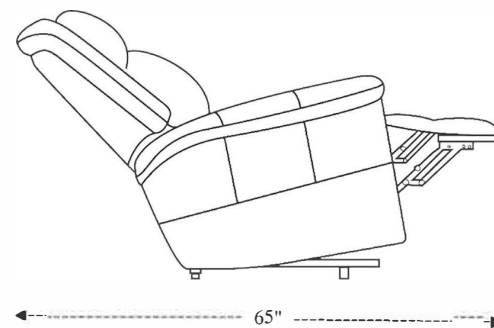

# Power Reclining Sofa

Overall Dimensions	87" x 39" x 41.5"
Overall Width	87"
Overall Depth	39"
Overall Height	41.5"
Overall Weight	271.2 lbs.
Fully Reclined	65"
Distance from Wall	4"
Back of Seat to end of Chaise	40"
Leg Height <small>(Distance from Foot Rest to Floor in Full Recline)</small>	21"
Head Height <small>(Distance from Headrest to Floor in Full Recline)</small>	33"

Seat Width	23"
Seat Depth	21.5"
Seat Height	21"
Arm Width	8.5"
Arm Depth	18.5"
Arm Height	26"
Back Width	25"
Back Height	22"
Headrest Extended from Back	7"

# Power Reclining Tilt Console Loveseat

Overall Dimensions	76" x 39" x 41.5"
Overall Width	76"
Overall Depth	39"
Overall Height	41.5"
Overall Weight	268.1 lbs.
Fully Reclined	65"
Distance from Wall	4"
Back of Seat to end of Chaise	40"
Leg Height <small>(Distance from Foot Rest to Floor in Full Recline)</small>	21"
Head Height <small>(Distance from Headrest to Floor in Full Recline)</small>	33"