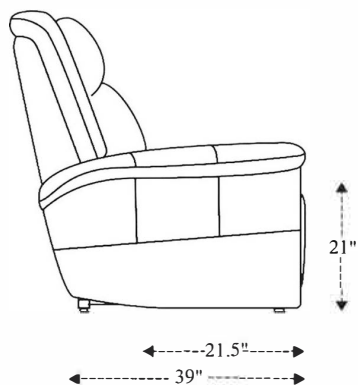

# Power Reclining Sofa

Overall Dimensions	87" x 39" x 41.5"
Overall Width	87"
Overall Depth	39"
Overall Height	41.5"
Overall Weight	271.2 lbs.
Fully Reclined	65"
Distance from Wall	4"
Back of Seat to end of Chaise	40"
Leg Height <small>(Distance from Foot Rest to Floor in Full Recline)</small>	21"
Head Height <small>(Distance from Headrest to Floor in Full Recline)</small>	33"

Seat Width	23"
Seat Depth	21.5"
Seat Height	21"
Arm Width	8.5"
Arm Depth	18.5"
Arm Height	26"
Back Width	25"
Back Height	22"
Headrest Extended from Back	7"

# Power Reclining Tilt Console Loveseat

Overall Dimensions	76" x 39" x 41.5"
Overall Width	76"
Overall Depth	39"
Overall Height	41.5"
Overall Weight	268.1 lbs.
Fully Reclined	65"
Distance from Wall	4"
Back of Seat to end of Chaise	40"
Leg Height <small>(Distance from Foot Rest to Floor in Full Recline)</small>	21"
Head Height <small>(Distance from Headrest to Floor in Full Recline)</small>	33"