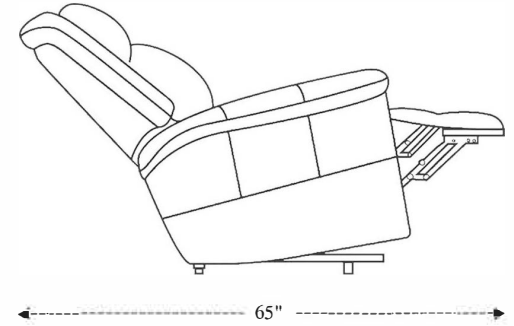

# Power Reclining Sofa

Overall Dimensions	87" x 39" x 41.5"
Overall Width	87"
Overall Depth	39"
Overall Height	41.5"
Overall Weight	271.2 lbs.
Fully Reclined	65"
Distance from Wall	4"
Back of Seat to end of Chaise	40"
Leg Height <small>(Distance from Foot Rest to Floor in Full Recline)</small>	21"
Head Height <small>(Distance from Headrest to Floor in Full Recline)</small>	33"

Seat Width	23"
Seat Depth	21.5"
Seat Height	21"
Arm Width	8.5"
Arm Depth	18.5"
Arm Height	26"
Back Width	25"
Back Height	22"
Headrest Extended from Back	7"

# Power Reclining Tilt Console Loveseat

Overall Dimensions	76" x 39" x 41.5"
Overall Width	76"
Overall Depth	39"
Overall Height	41.5"
Overall Weight	268.1 lbs.
Fully Reclined	65"
Distance from Wall	4"
Back of Seat to end of Chaise	40"
Leg Height <small>(Distance from Foot Rest to Floor in Full Recline)</small>	21"
Head Height <small>(Distance from Headrest to Floor in Full Recline)</small>	33"