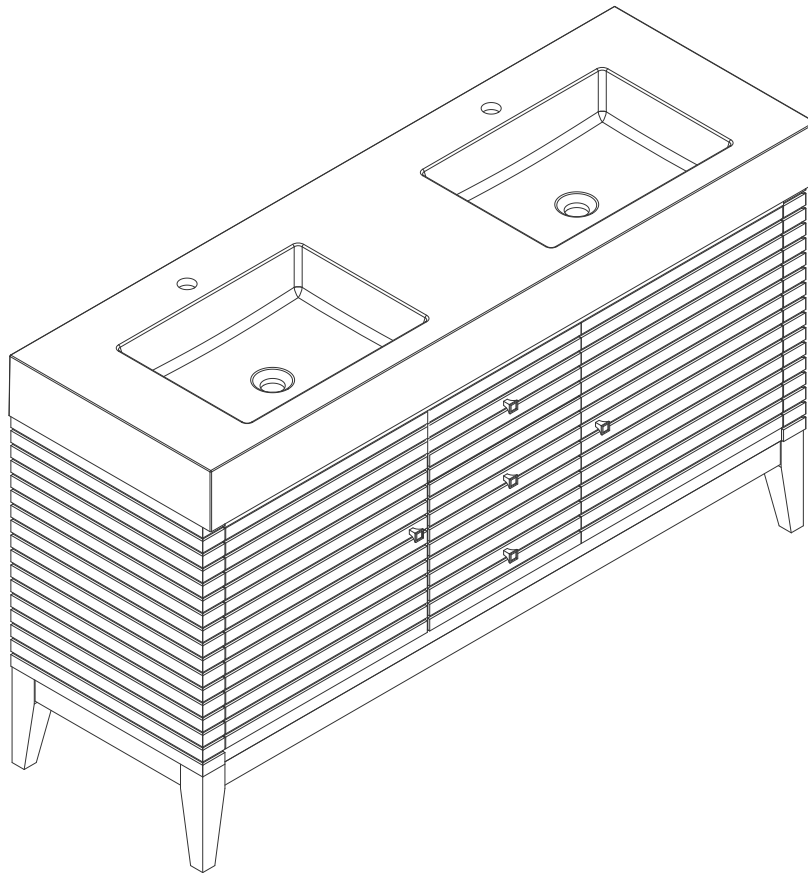

# 59"D VANITY

VANITIES

## Features and Materials

Solids: GW-Poplar; WLT-Walnut; WW-Rubber Wood

Panels: Plywood

Veneers: WLT/WW-Walnut

Installation Type: Floor Standing

Number of Basins: Two, Integrated Sinktop

Sinktop Included: NO, Sold Separately

Basin Overflow: NO

Number of Doors: Two

Number of Drawers: Three

Number of Tip Outs: 0

USB/Power Component: YES

Cord Length: 6'6"

Bamboo Storage Tray: NO

Assembly Required: NO

## Dimension

Width: 58-3/4"

Depth: 19-1/2"

Height: 29-3/8"

Rough-In Height: 21-1/2"