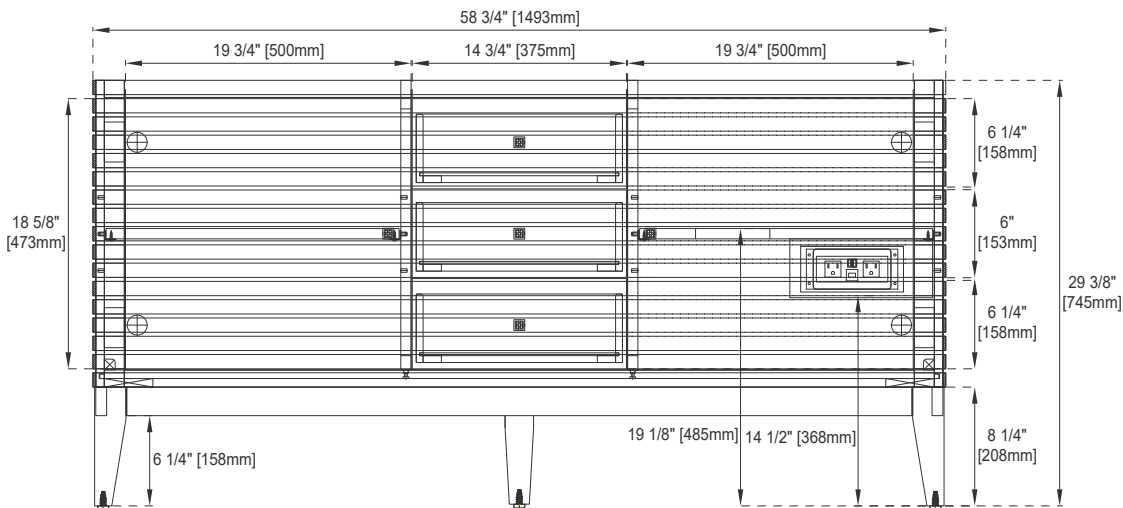

Drawer Box Material and Construction: 12mm Plywood/English Dovetail Joinery

Hardware Material and Finish: Zinc Alloy in Satin Nickel Color

Fits Drain Hole Size: 1 3/4"

Full Extension, Soft Close Glides

European Soft Close Hinges

## Dimension

Width: 58-3/4"

Depth: 19-1/2"

Height: 29-3/8"

Rough-In Height: 21-1/2"

# 59"D VANITY

Top View

Knob

Front View

All dimensions are nominal

## VANITIES

Side View 1

Side View 2

Side View 3

Back View

All dimensions are nominal