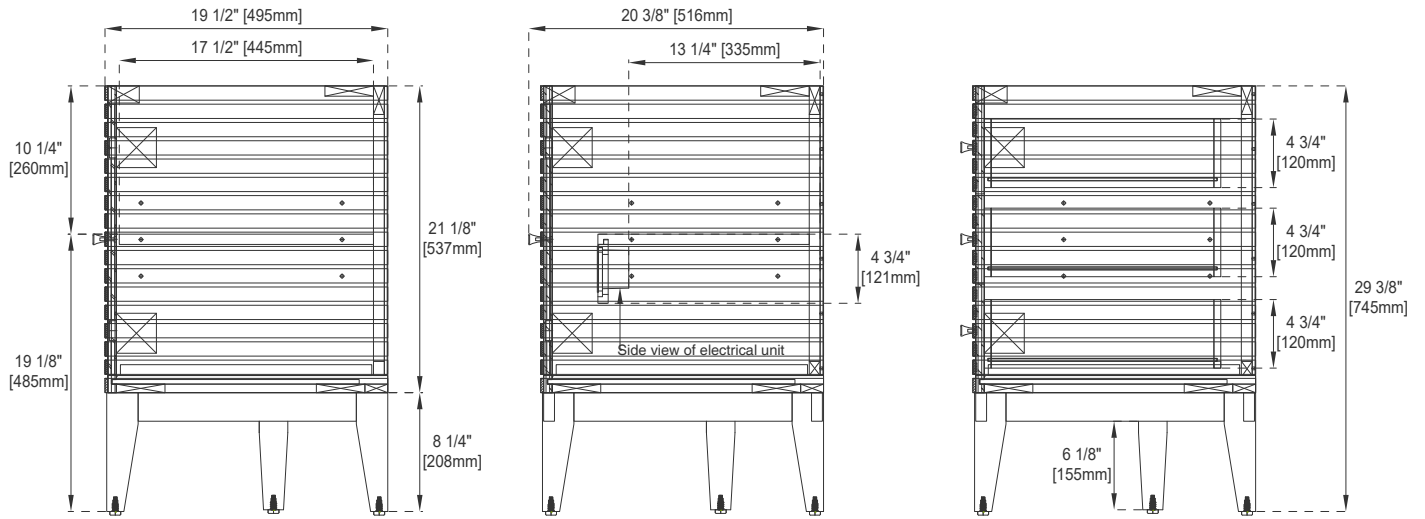

## Dimension

Width: 58-3/4"

Depth: 19-1/2"

Height: 29-3/8"

Rough-In Height: 21-1/2"

# 59"D VANITY

Top View

Knob

Front View

All dimensions are nominal

## VANITIES

Side View 1

Side View 2

Side View 3

Back View

All dimensions are nominal