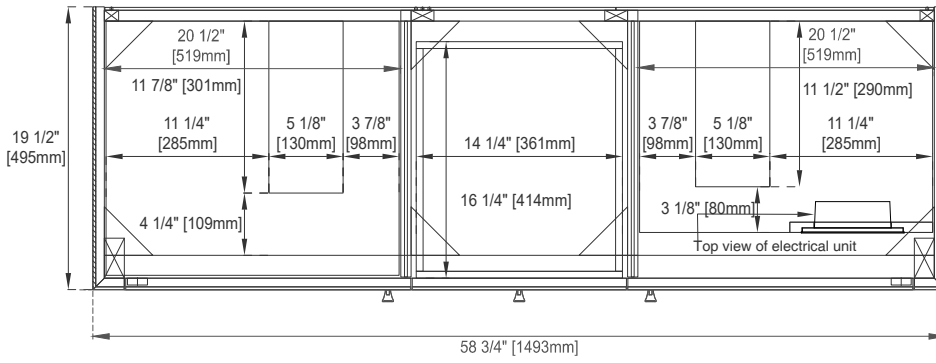

## Dimension

Width: 58-3/4"

Depth: 19-1/2"

Height: 29-3/8"

Rough-In Height: 21-1/2"

# 59"D VANITY

Top View

Knob

Front View

All dimensions are nominal

## VANITIES

Side View 1

Side View 2

Side View 3

Back View

All dimensions are nominal