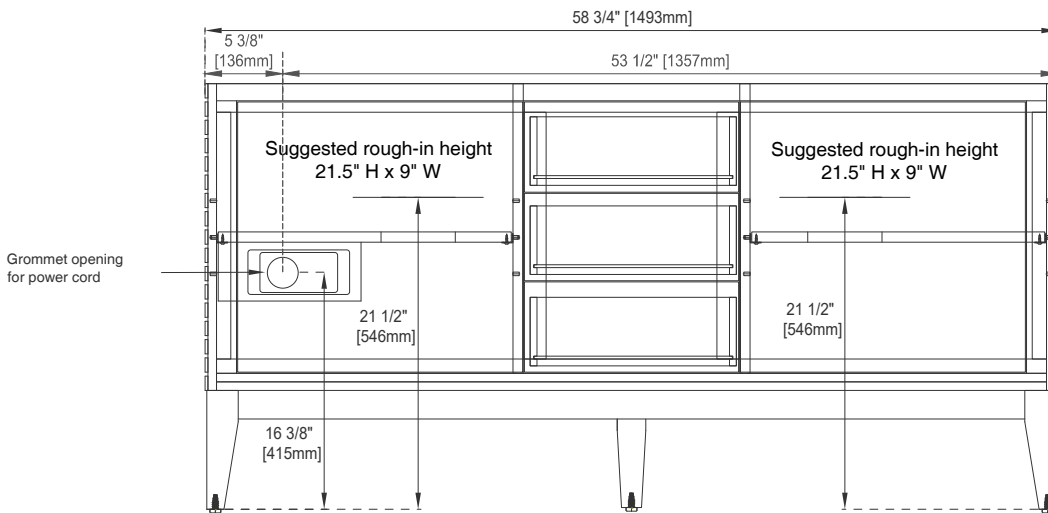

## Dimension

Width: 58-3/4"

Depth: 19-1/2"

Height: 29-3/8"

Rough-In Height: 21-1/2"

# 59"D VANITY

Top View

Knob

Front View

All dimensions are nominal

# 59"D VANITY

## VANITIES

Side View 1

Side View 2

Side View 3

Back View

All dimensions are nominal