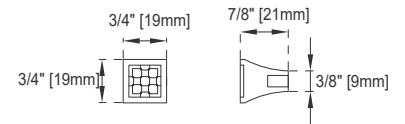

## Dimension

Width: 58-3/4"

Depth: 19-1/2"

Height: 29-3/8"

Rough-In Height: 21-1/2"

# 59"D VANITY

Top View

Knob

Front View

All dimensions are nominal