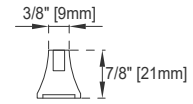

## Dimension

Width: 58-3/4"

Depth: 19-1/2"

Height: 29-3/8"

Rough-In Height: 21-1/2"

# 59"D VANITY

Top View

Knob

Front View

All dimensions are nominal