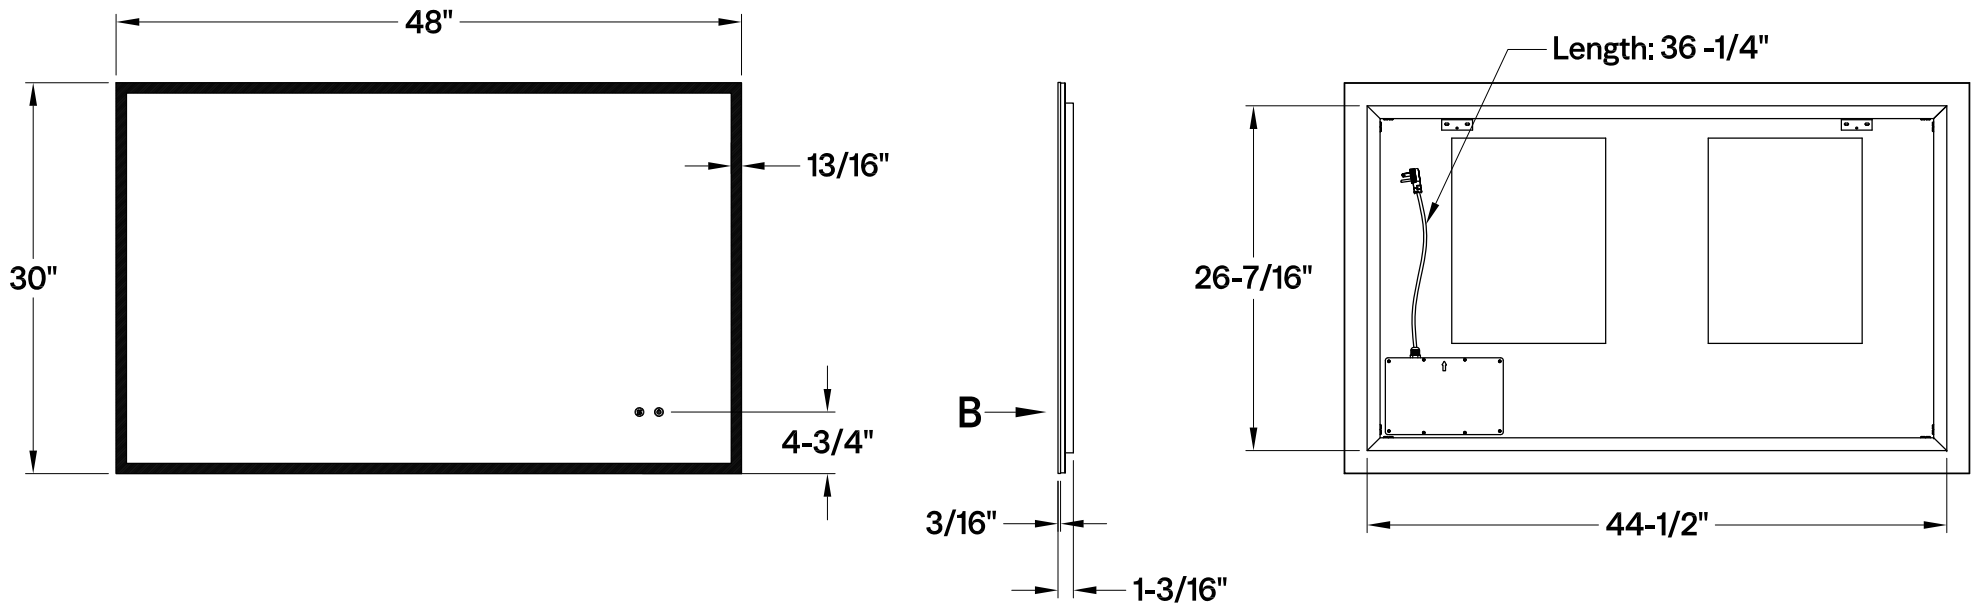

MR2014830

48" x 30" LED Mirror with Touch Switch, Color Temp Changing, Frontlit and Backlit, Defogger

View: B
Scale=5:1