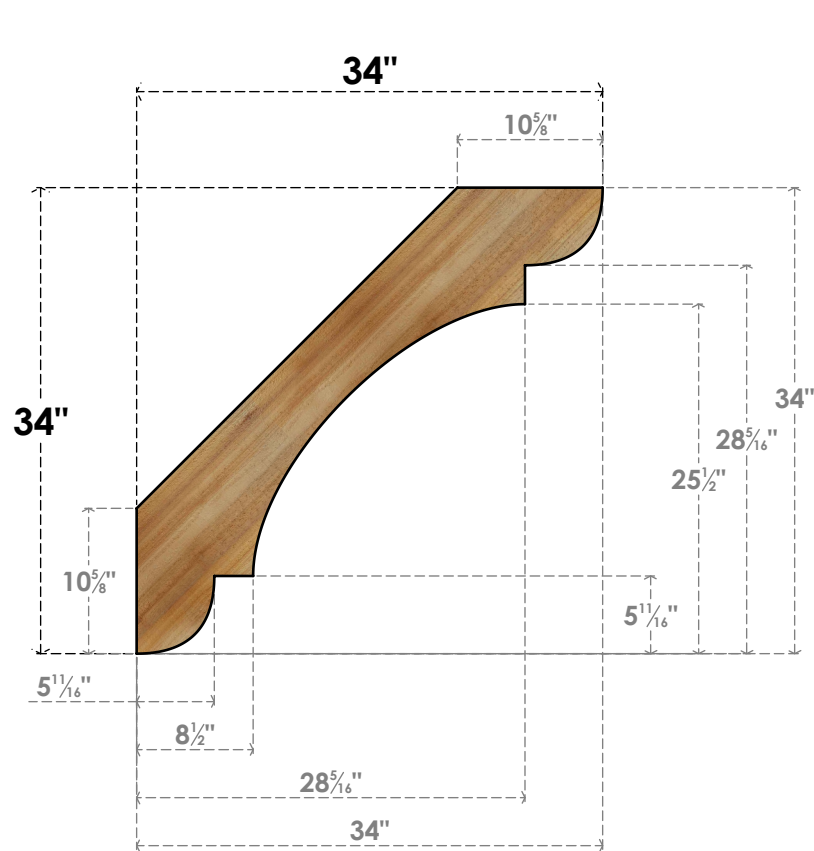

# BRC04X34X34OLY00RWR

4"W X 34"D X 34"H OLYMPIC ROUGH SAWN BRACE, WESTERN RED CEDAR

**SIDE**

**FRONT**

EKENA MILLWORK  
 2300 WEST MAIN ST.  
 CLARKSVILLE, TX 75426  
 TOLL FREE: 866-607-0453  
 WWW.EKENAMILLWORK.COM

**NOTES**

1. INSTALLATION TO BE COMPLETED IN ACCORDANCE WITH MANUFACTURER'S SPECIFICATIONS.
2. DRAWING MAY NOT BE TO SCALE
3. THIS DRAWING IS INTENDED FOR DESIGN AND PLANNING PURPOSES ONLY.
4. ALL INFORMATION CONTAINED HEREIN WAS CURRENT AT THE TIME OF DEVELOPMENT BUT MUST BE REVIEWED AND APPROVED BY THE PRODUCT MANUFACTURER TO BE CONSIDERED ACCURATE.
5. PRODUCTS ARE NOT KILN DRIED. THIS ITEM IS UNIQUE AND WILL CONTAIN THE NATURAL VARIATIONS THAT THE WOOD SPECIES OFFERS. THIS MAY RESULT IN VARIATIONS UP TO 1/4"