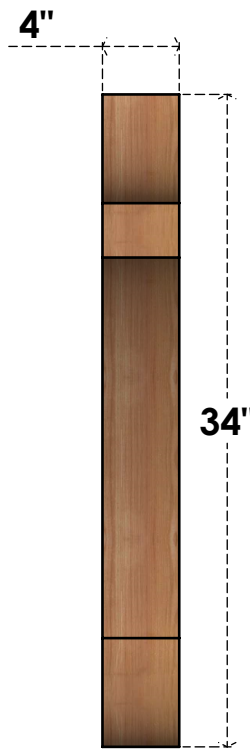

# BRC04X34X34OLY00RWR

4"W X 34"D X 34"H OLYMPIC ROUGH SAWN BRACE, WESTERN RED CEDAR

**SIDE**

**FRONT**

EKENA MILLWORK  
 2300 WEST MAIN ST.  
 CLARKSVILLE, TX 75426  
 TOLL FREE: 866-607-0453  
 WWW.EKENAMILLWORK.COM

**NOTES**

1. INSTALLATION TO BE COMPLETED IN ACCORDANCE WITH MANUFACTURER'S SPECIFICATIONS.
2. DRAWING MAY NOT BE TO SCALE
3. THIS DRAWING IS INTENDED FOR DESIGN AND PLANNING PURPOSES ONLY.
4. ALL INFORMATION CONTAINED HEREIN WAS CURRENT AT THE TIME OF DEVELOPMENT BUT MUST BE REVIEWED AND APPROVED BY THE PRODUCT MANUFACTURER TO BE CONSIDERED ACCURATE.
5. PRODUCTS ARE NOT KILN DRIED. THIS ITEM IS UNIQUE AND WILL CONTAIN THE NATURAL VARIATIONS THAT THE WOOD SPECIES OFFERS. THIS MAY RESULT IN VARIATIONS UP TO 1/4"