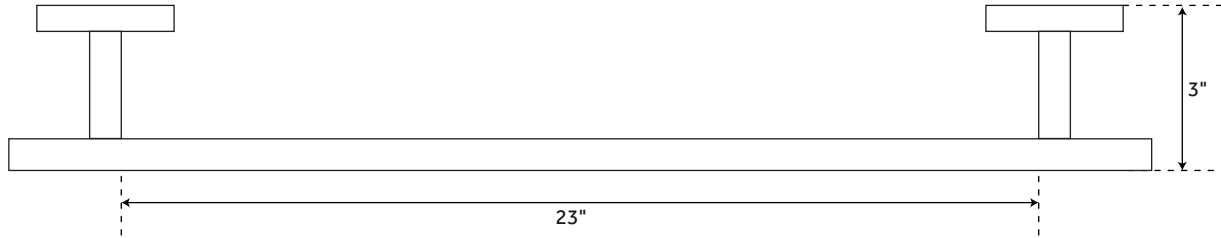

18" EXIRA

TOWEL BAR

SKU: 939995

FEATURES

- Installation Type: Wall Mount
- Design: Modern
- Material: Brass
- Height: 2"
- Depth: 3"
- Towel Holder Length: 17-1/8"
- Base Plate Length: 2"
- Base Plate Height: 2"
- Length With Base Plate: 20-5/8"
- Bar Diameter: 5/8"
- Mounting Hardware Included: Yes
- Mounting Hardware Concealed: Yes
- Assembly Required: No
- Number of Rails: 1

24" EXIRA

TOWEL BAR

SKU: 939995

FEATURES

Installation Type: Wall Mount
Design: Modern
Material: Brass
Height: 2"
Depth: 3"
Towel Holder Length: 23"
Base Plate Length: 2"
Base Plate Height: 2"
Length With Base Plate: 26-1/2"
Bar Diameter: 5/8"
Mounting Hardware Included: Yes
Mounting Hardware Concealed: Yes
Assembly Required: No
Number of Rails: 1