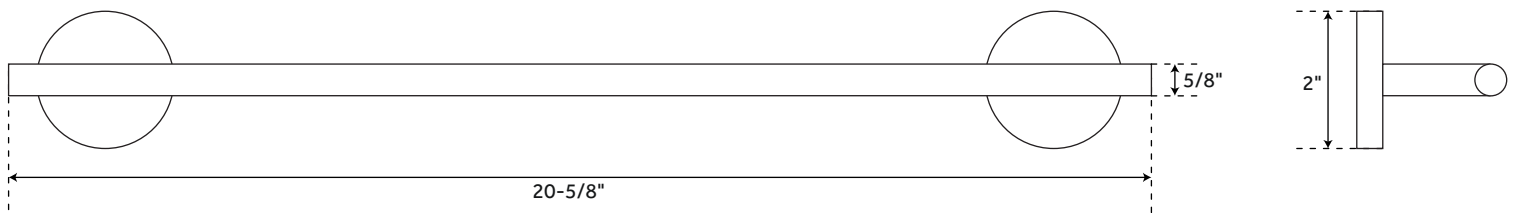

18" EXIRA

TOWEL BAR

SKU: 939995

FEATURES

- Installation Type: Wall Mount
- Design: Modern
- Material: Brass
- Height: 2"
- Depth: 3"
- Towel Holder Length: 17-1/8"
- Base Plate Length: 2"
- Base Plate Height: 2"
- Length With Base Plate: 20-5/8"
- Bar Diameter: 5/8"
- Mounting Hardware Included: Yes
- Mounting Hardware Concealed: Yes
- Assembly Required: No
- Number of Rails: 1

24" EXIRA

TOWEL BAR

SKU: 939995

FEATURES

Installation Type: Wall Mount
Design: Modern
Material: Brass
Height: 2"
Depth: 3"
Towel Holder Length: 23"
Base Plate Length: 2"
Base Plate Height: 2"
Length With Base Plate: 26-1/2"
Bar Diameter: 5/8"
Mounting Hardware Included: Yes
Mounting Hardware Concealed: Yes
Assembly Required: No
Number of Rails: 1