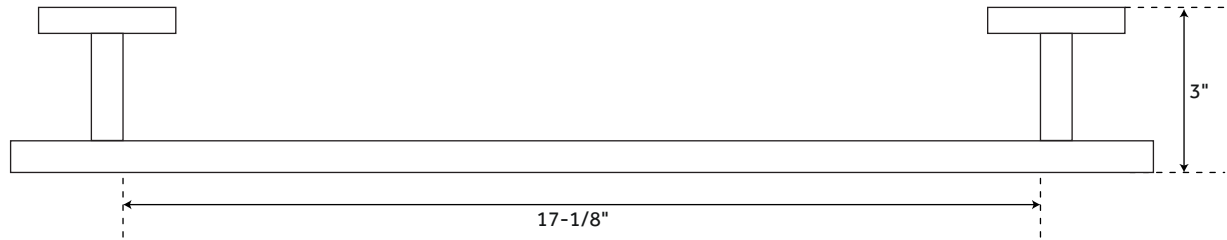

18" EXIRA

TOWEL BAR

SKU: 939995

FEATURES

- Installation Type: Wall Mount
- Design: Modern
- Material: Brass
- Height: 2"
- Depth: 3"
- Towel Holder Length: 17-1/8"
- Base Plate Length: 2"
- Base Plate Height: 2"
- Length With Base Plate: 20-5/8"
- Bar Diameter: 5/8"
- Mounting Hardware Included: Yes
- Mounting Hardware Concealed: Yes
- Assembly Required: No
- Number of Rails: 1

24" EXIRA

TOWEL BAR

SKU: 939995

FEATURES

Installation Type: Wall Mount
Design: Modern
Material: Brass
Height: 2"
Depth: 3"
Towel Holder Length: 23"
Base Plate Length: 2"
Base Plate Height: 2"
Length With Base Plate: 26-1/2"
Bar Diameter: 5/8"
Mounting Hardware Included: Yes
Mounting Hardware Concealed: Yes
Assembly Required: No
Number of Rails: 1