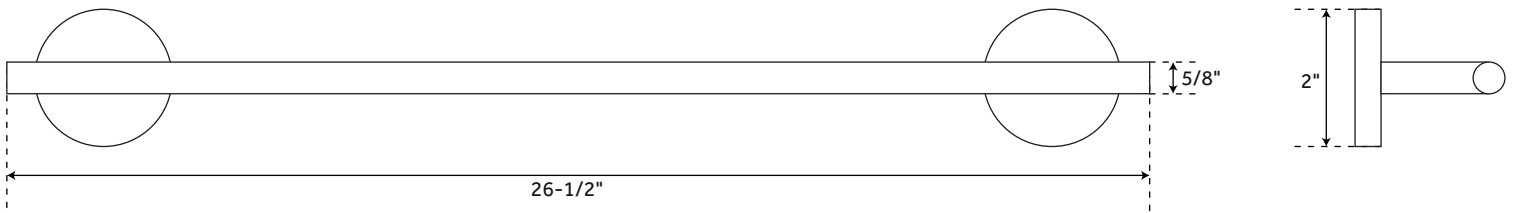

18" EXIRA

TOWEL BAR

SKU: 939995

FEATURES

- Installation Type: Wall Mount
- Design: Modern
- Material: Brass
- Height: 2"
- Depth: 3"
- Towel Holder Length: 17-1/8"
- Base Plate Length: 2"
- Base Plate Height: 2"
- Length With Base Plate: 20-5/8"
- Bar Diameter: 5/8"
- Mounting Hardware Included: Yes
- Mounting Hardware Concealed: Yes
- Assembly Required: No
- Number of Rails: 1

24" EXIRA

TOWEL BAR

SKU: 939995

FEATURES

Installation Type: Wall Mount
Design: Modern
Material: Brass
Height: 2"
Depth: 3"
Towel Holder Length: 23"
Base Plate Length: 2"
Base Plate Height: 2"
Length With Base Plate: 26-1/2"
Bar Diameter: 5/8"
Mounting Hardware Included: Yes
Mounting Hardware Concealed: Yes
Assembly Required: No
Number of Rails: 1