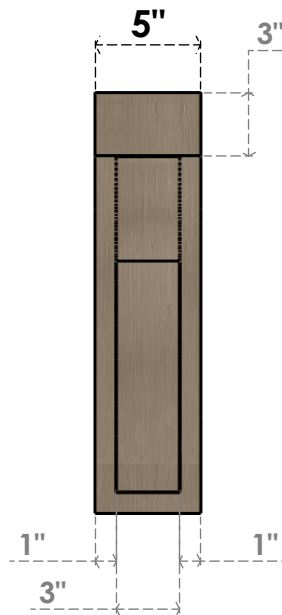

ITEM NUMBER: CORU05X20X20HELRCPR

5"W X 20"D X 20"H SERIES 1 THIN HELENA ROUGH CEDAR TIMBERTHANE FAUX WOOD CORBEL, PRIMED

SIDE PROFILE

FRONT PROFILE

ISOMETRIC

EKENA MILLWORK
2300 WEST MAIN ST.
CLARKSVILLE, TX 75426
TOLL FREE: 866-607-0453
WWW.EKENAMILLWORK.COM

NOTES

1. INSTALLATION TO BE COMPLETED IN ACCORDANCE WITH MANUFACTURER'S SPECIFICATIONS.
2. DRAWING MAY NOT BE TO SCALE
3. THIS DRAWING IS INTENDED FOR DESIGN AND PLANNING PURPOSES ONLY.
4. ALL INFORMATION CONTAINED HEREIN WAS CURRENT AT THE TIME OF DEVELOPMENT BUT MUST BE REVIEWED AND APPROVED BY THE PRODUCT MANUFACTURER TO BE CONSIDERED ACCURATE.
5. TIMBERTHANE ARCHITECTURAL PRODUCTS ARE MADE FROM HIGH DENSITY URETHANE AND COME FACTORY PRIMED