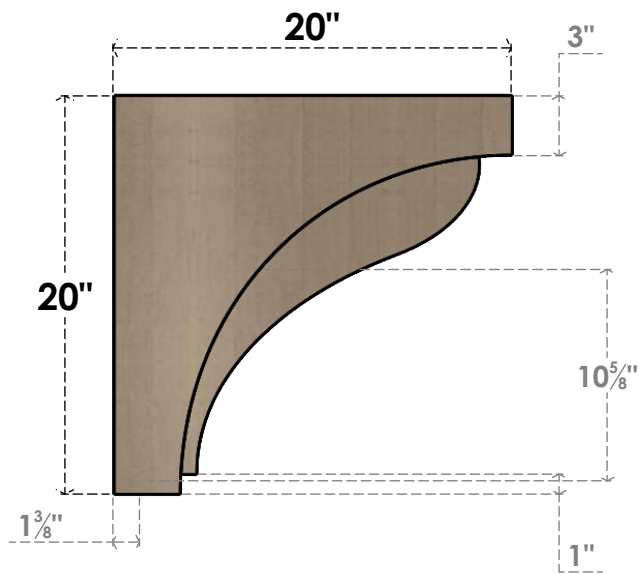

ITEM NUMBER: CORU05X20X20HELRCPR

5"W X 20"D X 20"H SERIES 1 THIN HELENA ROUGH CEDAR TIMBERTHANE FAUX WOOD CORBEL, PRIMED

SIDE PROFILE

FRONT PROFILE

ISOMETRIC

EKENA MILLWORK
2300 WEST MAIN ST.
CLARKSVILLE, TX 75426
TOLL FREE: 866-607-0453
WWW.EKENAMILLWORK.COM

NOTES

1. INSTALLATION TO BE COMPLETED IN ACCORDANCE WITH MANUFACTURER'S SPECIFICATIONS.
2. DRAWING MAY NOT BE TO SCALE
3. THIS DRAWING IS INTENDED FOR DESIGN AND PLANNING PURPOSES ONLY.
4. ALL INFORMATION CONTAINED HEREIN WAS CURRENT AT THE TIME OF DEVELOPMENT BUT MUST BE REVIEWED AND APPROVED BY THE PRODUCT MANUFACTURER TO BE CONSIDERED ACCURATE.
5. TIMBERTHANE ARCHITECTURAL PRODUCTS ARE MADE FROM HIGH DENSITY URETHANE AND COME FACTORY PRIMED