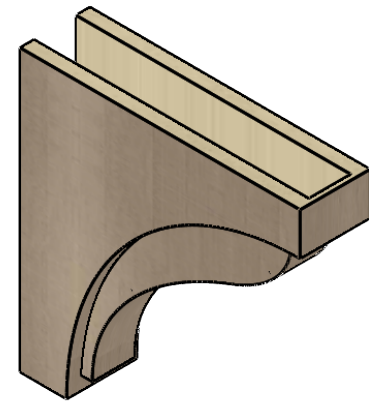

ITEM NUMBER: CORU05X20X20HELRCPR

5"W X 20"D X 20"H SERIES 1 THIN HELENA ROUGH CEDAR TIMBERTHANE FAUX WOOD CORBEL, PRIMED

SIDE PROFILE

FRONT PROFILE

ISOMETRIC

EKENA MILLWORK
2300 WEST MAIN ST.
CLARKSVILLE, TX 75426
TOLL FREE: 866-607-0453
WWW.EKENAMILLWORK.COM

NOTES

1. INSTALLATION TO BE COMPLETED IN ACCORDANCE WITH MANUFACTURER'S SPECIFICATIONS.
2. DRAWING MAY NOT BE TO SCALE
3. THIS DRAWING IS INTENDED FOR DESIGN AND PLANNING PURPOSES ONLY.
4. ALL INFORMATION CONTAINED HEREIN WAS CURRENT AT THE TIME OF DEVELOPMENT BUT MUST BE REVIEWED AND APPROVED BY THE PRODUCT MANUFACTURER TO BE CONSIDERED ACCURATE.
5. TIMBERTHANE ARCHITECTURAL PRODUCTS ARE MADE FROM HIGH DENSITY URETHANE AND COME FACTORY PRIMED