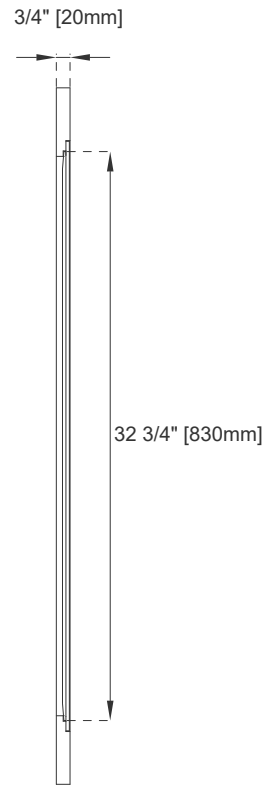

29" MIRROR

VANITIES

Features and Materials

Solids : Poplar

Panels: Plywood

Installation Type: Wall Mounted Bevel
on Mirror: 1"

Options to hang-vertical or horizontal

Dimension

Width: 29"

Depth: 3/4"

Height: 40"

29" MIRROR

Top View

Front View

Side View

All dimensions are nominal