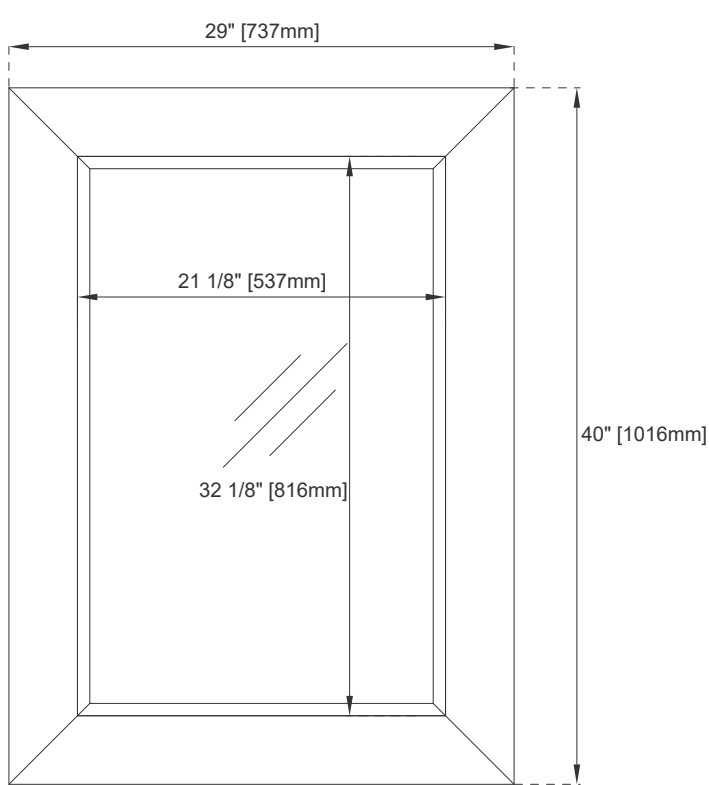

29" MIRROR

VANITIES

Features and Materials

Solids : Poplar

Panels: Plywood

Installation Type: Wall Mounted Bevel
on Mirror: 1"

Options to hang-vertical or horizontal

Dimension

Width: 29"

Depth: 3/4"

Height: 40"

29" MIRROR

Top View

Front View

Side View

All dimensions are nominal