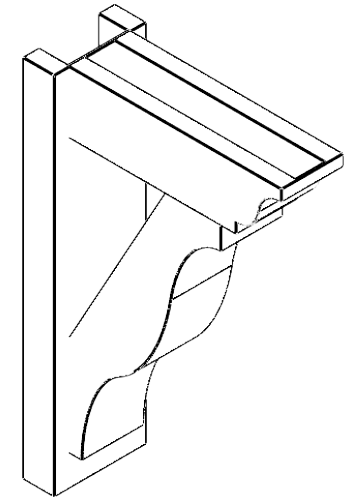

ITEM NUMBER: OUTUROC040X060X16000X24000X040X020X040FST04RCPR

4"W TOP X 6"W BACK X 16"D X 24"H X 4"T TOP X 2"T BACK TIMBERTHANE ROUGH CEDAR FUNSTON FAUX WOOD OPEN OUTLOOKER, TRADITIONAL TOP AND BLOCK BACK, 4"W CLOSED BRACE, PRIMED TAN

SIDE PROFILE

FRONT PROFILE

ISOMETRIC

EKENA MILLWORK
2300 WEST MAIN ST.
CLARKSVILLE, TX 75426
TOLL FREE: 866-607-0453
WWW.EKENAMILLWORK.COM

NOTES

1. INSTALLATION TO BE COMPLETED IN ACCORDANCE WITH MANUFACTURER'S SPECIFICATIONS.
2. DRAWING MAY NOT BE TO SCALE
3. THIS DRAWING IS INTENDED FOR DESIGN AND PLANNING PURPOSES ONLY.
4. ALL INFORMATION CONTAINED HEREIN WAS CURRENT AT THE TIME OF DEVELOPMENT BUT MUST BE REVIEWED AND APPROVED BY THE PRODUCT MANUFACTURER TO BE CONSIDERED ACCURATE.
5. TIMBERTHANE ARCHITECTURAL PRODUCTS ARE MADE FROM HIGH DENSITY URETHANE AND COME FACTORY PRIMED