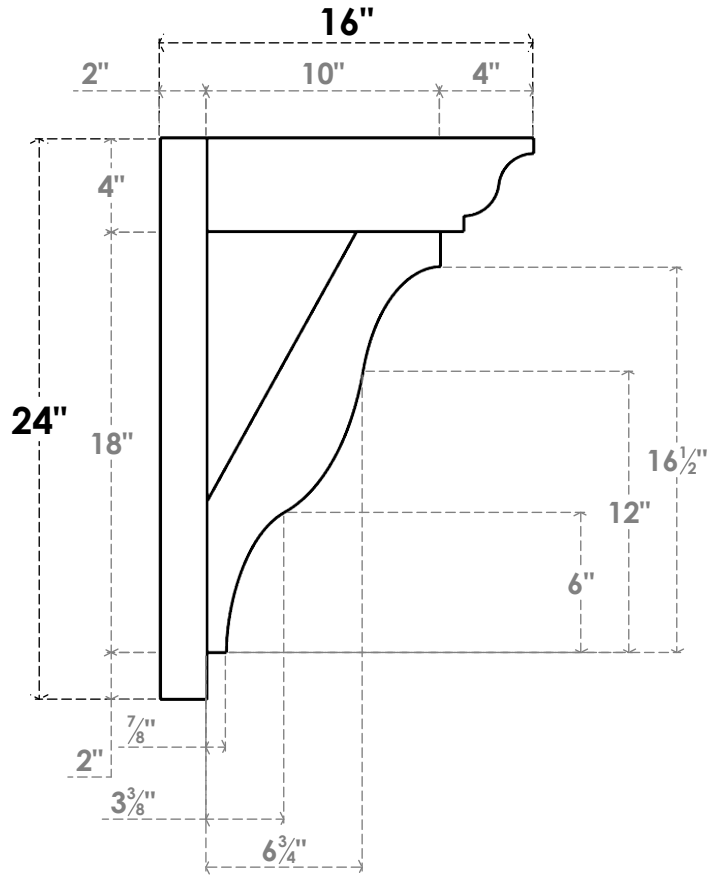

ITEM NUMBER: OUTUROC040X060X16000X24000X040X020X040FST04RCPR

4"W TOP X 6"W BACK X 16"D X 24"H X 4"T TOP X 2"T BACK TIMBERTHANE ROUGH CEDAR FUNSTON FAUX WOOD OPEN OUTLOOKER, TRADITIONAL TOP AND BLOCK BACK, 4"W CLOSED BRACE, PRIMED TAN

SIDE PROFILE

FRONT PROFILE

ISOMETRIC

EKENA MILLWORK
2300 WEST MAIN ST.
CLARKSVILLE, TX 75426
TOLL FREE: 866-607-0453
WWW.EKENAMILLWORK.COM

NOTES

1. INSTALLATION TO BE COMPLETED IN ACCORDANCE WITH MANUFACTURER'S SPECIFICATIONS.
2. DRAWING MAY NOT BE TO SCALE
3. THIS DRAWING IS INTENDED FOR DESIGN AND PLANNING PURPOSES ONLY.
4. ALL INFORMATION CONTAINED HEREIN WAS CURRENT AT THE TIME OF DEVELOPMENT BUT MUST BE REVIEWED AND APPROVED BY THE PRODUCT MANUFACTURER TO BE CONSIDERED ACCURATE.
5. TIMBERTHANE ARCHITECTURAL PRODUCTS ARE MADE FROM HIGH DENSITY URETHANE AND COME FACTORY PRIMED