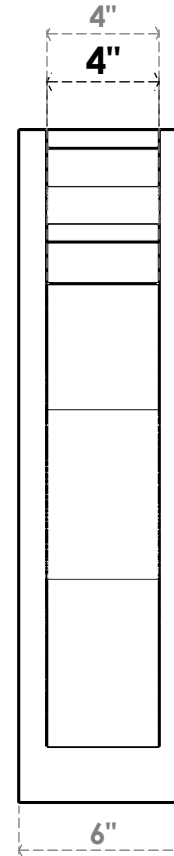

ITEM NUMBER: OUTUROC040X060X16000X24000X040X020X040FST04RCPR

4"W TOP X 6"W BACK X 16"D X 24"H X 4"T TOP X 2"T BACK TIMBERTHANE ROUGH CEDAR FUNSTON FAUX WOOD OPEN OUTLOOKER, TRADITIONAL TOP AND BLOCK BACK, 4"W CLOSED BRACE, PRIMED TAN

SIDE PROFILE

FRONT PROFILE

ISOMETRIC

EKENA MILLWORK
2300 WEST MAIN ST.
CLARKSVILLE, TX 75426
TOLL FREE: 866-607-0453
WWW.EKENAMILLWORK.COM

NOTES

1. INSTALLATION TO BE COMPLETED IN ACCORDANCE WITH MANUFACTURER'S SPECIFICATIONS.
2. DRAWING MAY NOT BE TO SCALE
3. THIS DRAWING IS INTENDED FOR DESIGN AND PLANNING PURPOSES ONLY.
4. ALL INFORMATION CONTAINED HEREIN WAS CURRENT AT THE TIME OF DEVELOPMENT BUT MUST BE REVIEWED AND APPROVED BY THE PRODUCT MANUFACTURER TO BE CONSIDERED ACCURATE.
5. TIMBERTHANE ARCHITECTURAL PRODUCTS ARE MADE FROM HIGH DENSITY URETHANE AND COME FACTORY PRIMED