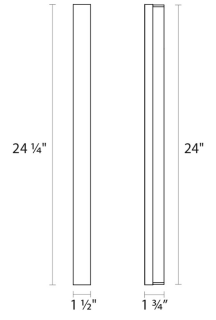

## Dimensions

Height:	1.5"
Width:	24.25"
Extends:	1.75"
Minimum Extension:	1.75"
Maximum Extension:	1.75"
Size:	Slim 24"
Canopy/Backplate/Base Depth:	1.5
Canopy/Backplate/Base Height:	24

## Shipping

Carton 1 L x W x H:	27" X 7" X 7"
Carton 1 Gross Weight:	3 LBS