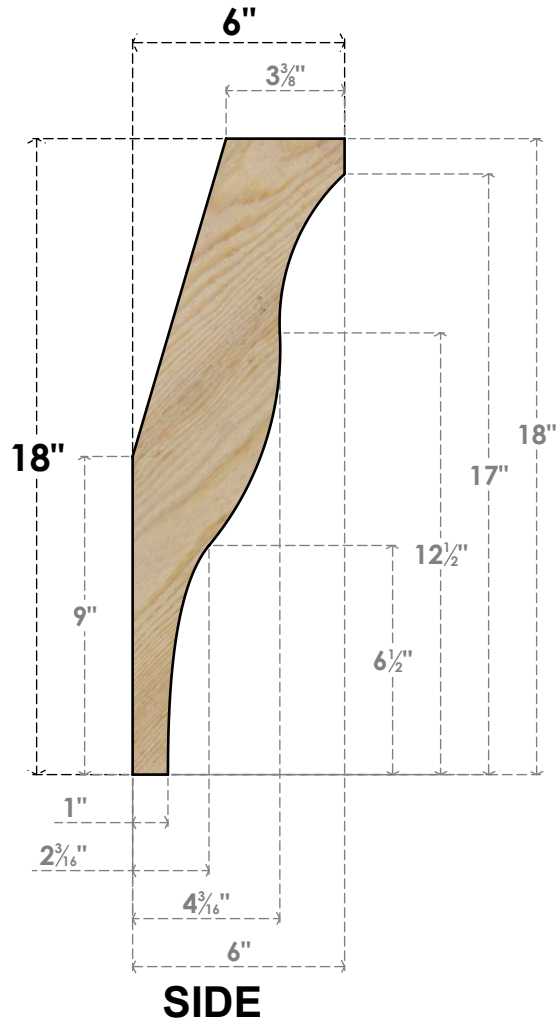

BRC06X06X18FST00RDF

6"W X 6"D X 18"H FUNSTON ROUGH SAWN BRACE, DOUGLAS FIR

EKENA MILLWORK
 2300 WEST MAIN ST.
 CLARKSVILLE, TX 75426
 TOLL FREE: 866-607-0453
 WWW.EKENAMILLWORK.COM

NOTES

1. INSTALLATION TO BE COMPLETED IN ACCORDANCE WITH MANUFACTURER'S SPECIFICATIONS.
2. DRAWING MAY NOT BE TO SCALE
3. THIS DRAWING IS INTENDED FOR DESIGN AND PLANNING PURPOSES ONLY.
4. ALL INFORMATION CONTAINED HEREIN WAS CURRENT AT THE TIME OF DEVELOPMENT BUT MUST BE REVIEWED AND APPROVED BY THE PRODUCT MANUFACTURER TO BE CONSIDERED ACCURATE.
5. PRODUCTS ARE NOT KILN DRIED. THIS ITEM IS UNIQUE AND WILL CONTAIN THE NATURAL VARIATIONS THAT THE WOOD SPECIES OFFERS. THIS MAY RESULT IN VARIATIONS UP TO 1/4"