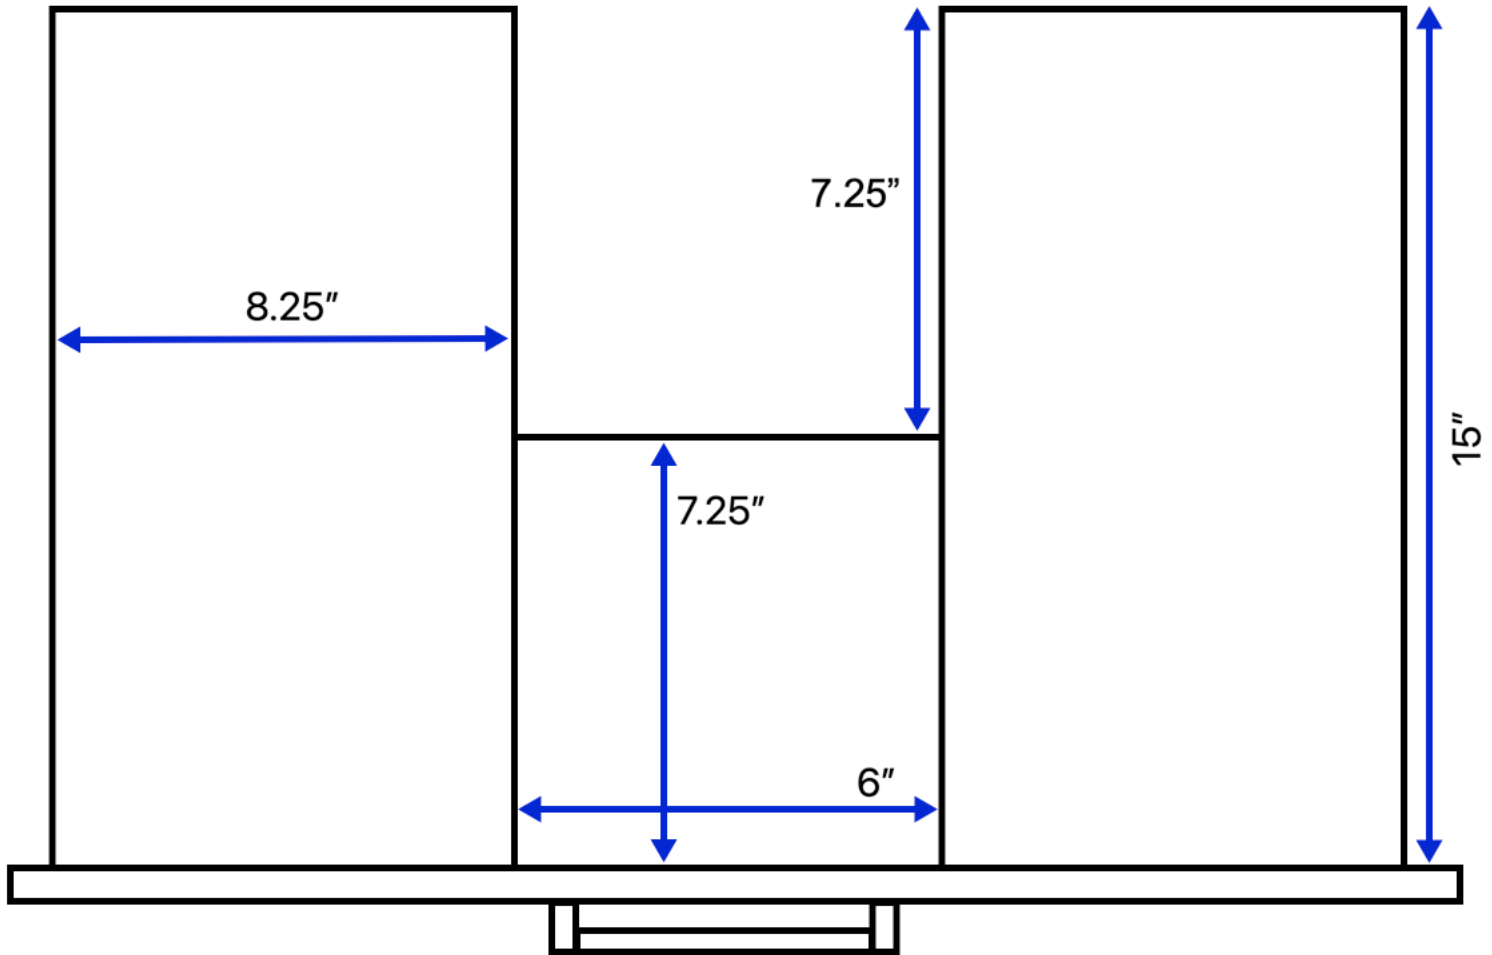

Avery 30-inch Bath Vanity Middle Drawer - Bird's Eye View

All measurements are approximate and rounded to the nearest quarter inch.
Please allow for a slight margin of error.