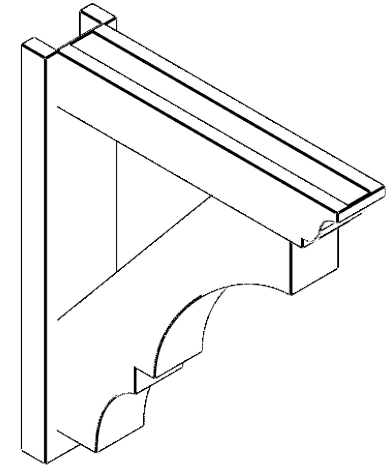

**ITEM NUMBER: OUTUROC040X060X26000X30000X040X020X040BOA04RCPR**

4"W TOP X 6"W BACK X 26"D X 30"H X 4"T TOP X 2"T BACK TIMBERTHANE ROUGH CEDAR BALBOA FAUX WOOD OPEN OUTLOOKER, TRADITIONAL TOP AND BLOCK BACK, 4"W CLOSED BRACE, PRIMED TAN

**SIDE PROFILE**

**FRONT PROFILE**

**ISOMETRIC**

GENERATED DATE : 07/05/2023

EKENA MILLWORK  
2300 WEST MAIN ST.  
CLARKSVILLE, TX 75426  
TOLL FREE: 866-607-0453  
WWW.EKENAMILLWORK.COM

**NOTES**

1. INSTALLATION TO BE COMPLETED IN ACCORDANCE WITH MANUFACTURER'S SPECIFICATIONS.
2. DRAWING MAY NOT BE TO SCALE
3. THIS DRAWING IS INTENDED FOR DESIGN AND PLANNING PURPOSES ONLY.
4. ALL INFORMATION CONTAINED HEREIN WAS CURRENT AT THE TIME OF DEVELOPMENT BUT MUST BE REVIEWED AND APPROVED BY THE PRODUCT MANUFACTURER TO BE CONSIDERED ACCURATE.
5. TIMBERTHANE ARCHITECTURAL PRODUCTS ARE MADE FROM HIGH DENSITY URETHANE AND COME FACTORY PRIMED