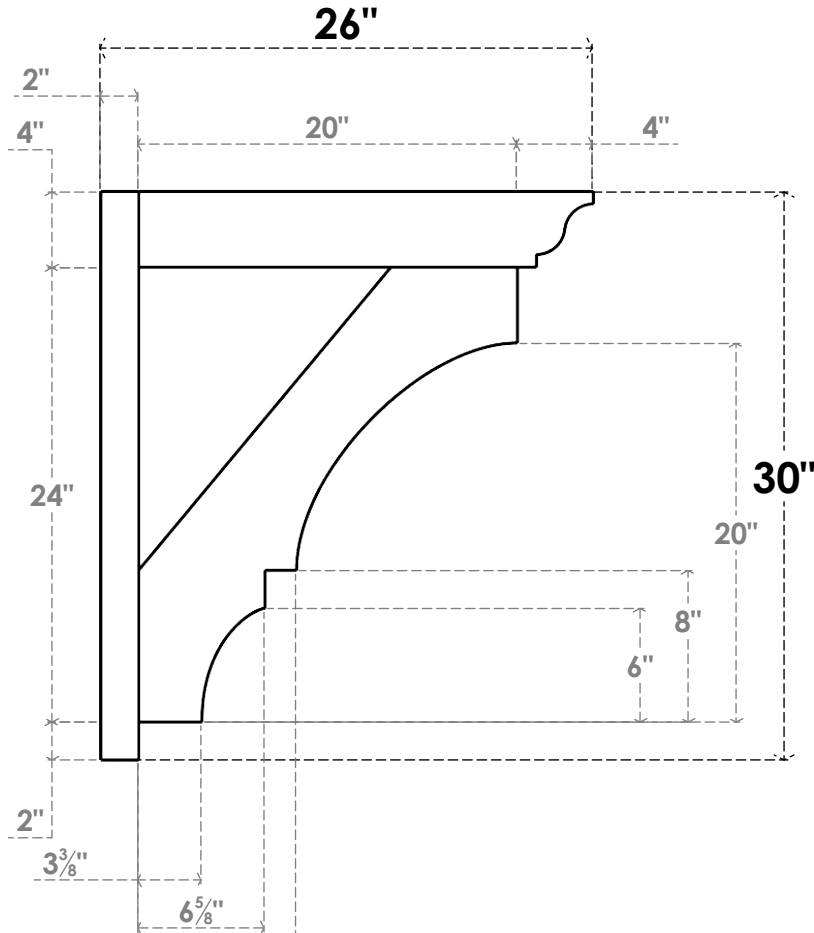

**ITEM NUMBER: OUTUROC040X060X26000X30000X040X020X040BOA04RCPR**

4"W TOP X 6"W BACK X 26"D X 30"H X 4"T TOP X 2"T BACK TIMBERTHANE ROUGH CEDAR BALBOA FAUX WOOD OPEN OUTLOOKER, TRADITIONAL TOP AND BLOCK BACK, 4"W CLOSED BRACE, PRIMED TAN

**SIDE PROFILE**

**FRONT PROFILE**

**ISOMETRIC**

GENERATED DATE : 07/05/2023

EKENA MILLWORK  
2300 WEST MAIN ST.  
CLARKSVILLE, TX 75426  
TOLL FREE: 866-607-0453  
WWW.EKENAMILLWORK.COM

**NOTES**

1. INSTALLATION TO BE COMPLETED IN ACCORDANCE WITH MANUFACTURER'S SPECIFICATIONS.
2. DRAWING MAY NOT BE TO SCALE
3. THIS DRAWING IS INTENDED FOR DESIGN AND PLANNING PURPOSES ONLY.
4. ALL INFORMATION CONTAINED HEREIN WAS CURRENT AT THE TIME OF DEVELOPMENT BUT MUST BE REVIEWED AND APPROVED BY THE PRODUCT MANUFACTURER TO BE CONSIDERED ACCURATE.
5. TIMBERTHANE ARCHITECTURAL PRODUCTS ARE MADE FROM HIGH DENSITY URETHANE AND COME FACTORY PRIMED