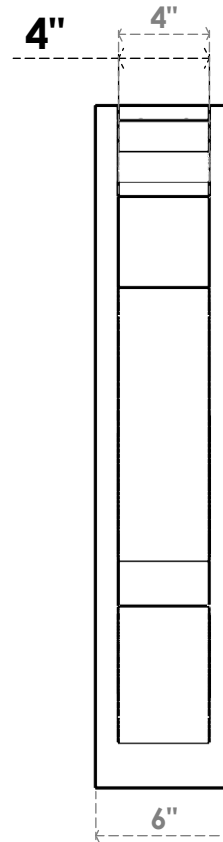

**ITEM NUMBER: OUTUROC040X060X26000X30000X040X020X040BOA04RCPR**

4"W TOP X 6"W BACK X 26"D X 30"H X 4"T TOP X 2"T BACK TIMBERTHANE ROUGH CEDAR BALBOA FAUX WOOD OPEN OUTLOOKER, TRADITIONAL TOP AND BLOCK BACK, 4"W CLOSED BRACE, PRIMED TAN

**SIDE PROFILE**

**FRONT PROFILE**

**ISOMETRIC**

GENERATED DATE : 07/05/2023

EKENA MILLWORK  
2300 WEST MAIN ST.  
CLARKSVILLE, TX 75426  
TOLL FREE: 866-607-0453  
WWW.EKENAMILLWORK.COM

**NOTES**

1. INSTALLATION TO BE COMPLETED IN ACCORDANCE WITH MANUFACTURER'S SPECIFICATIONS.
2. DRAWING MAY NOT BE TO SCALE
3. THIS DRAWING IS INTENDED FOR DESIGN AND PLANNING PURPOSES ONLY.
4. ALL INFORMATION CONTAINED HEREIN WAS CURRENT AT THE TIME OF DEVELOPMENT BUT MUST BE REVIEWED AND APPROVED BY THE PRODUCT MANUFACTURER TO BE CONSIDERED ACCURATE.
5. TIMBERTHANE ARCHITECTURAL PRODUCTS ARE MADE FROM HIGH DENSITY URETHANE AND COME FACTORY PRIMED