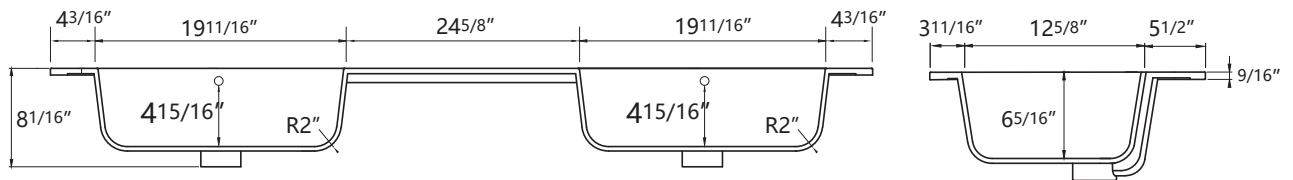

DIMENSION DETAILS

BATHROOM VANITY

Size 72"

COUNTERTOP SIZE

Top View

Front View

Side View

VANITY SIZE

Front View

Side View