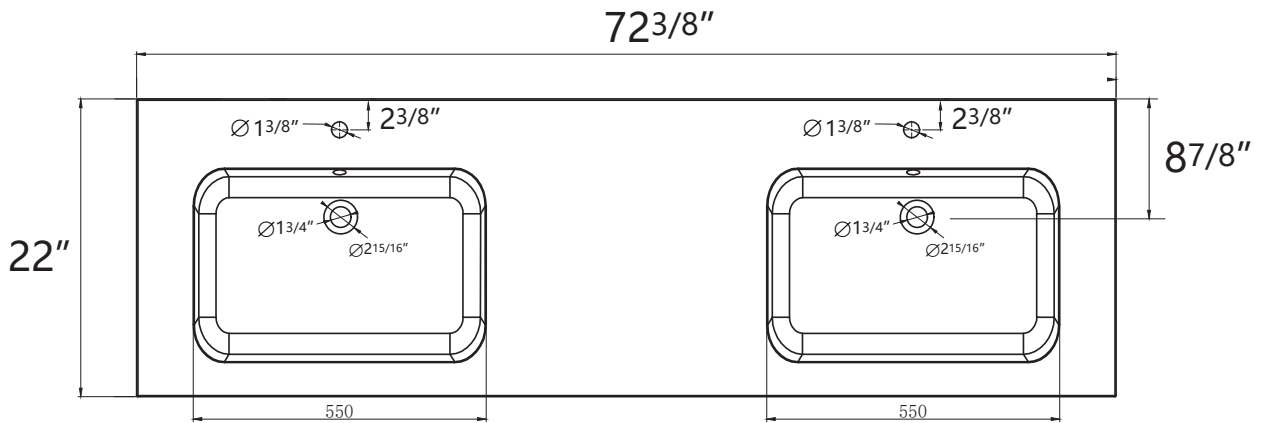

DIMENSION DETAILS

BATHROOM VANITY

Size 72"

COUNTERTOP SIZE

Top View

Front View

Side View

VANITY SIZE

Front View

Side View