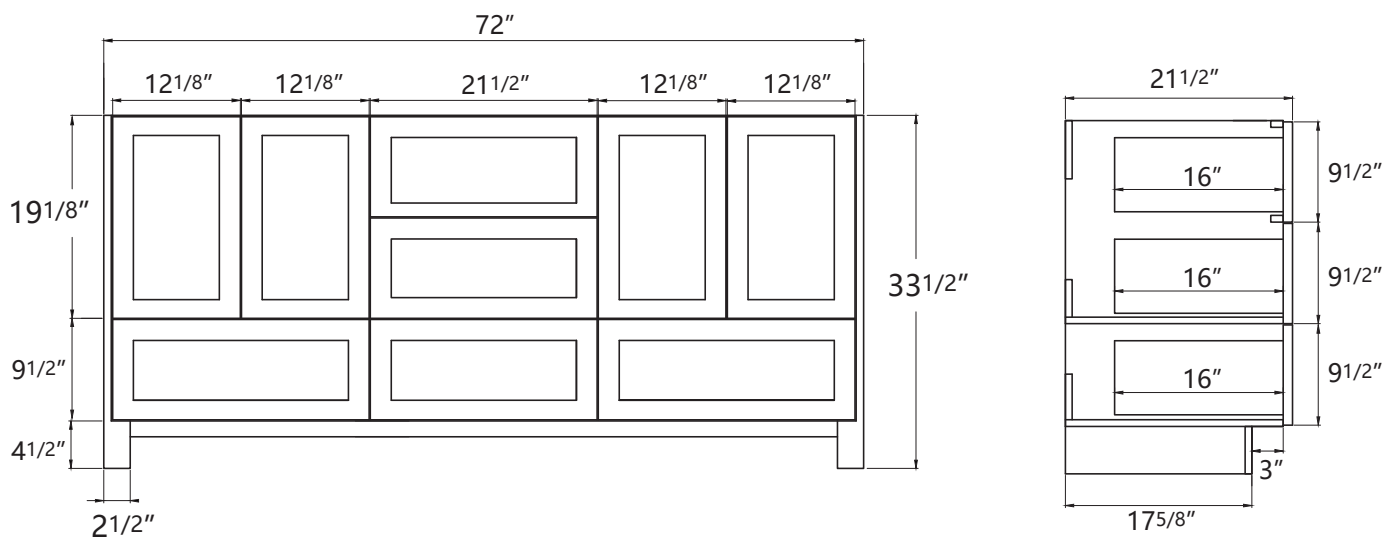

DIMENSION DETAILS

BATHROOM VANITY

Size 72"

COUNTERTOP SIZE

Top View

Front View

Side View

VANITY SIZE

Front View

Side View