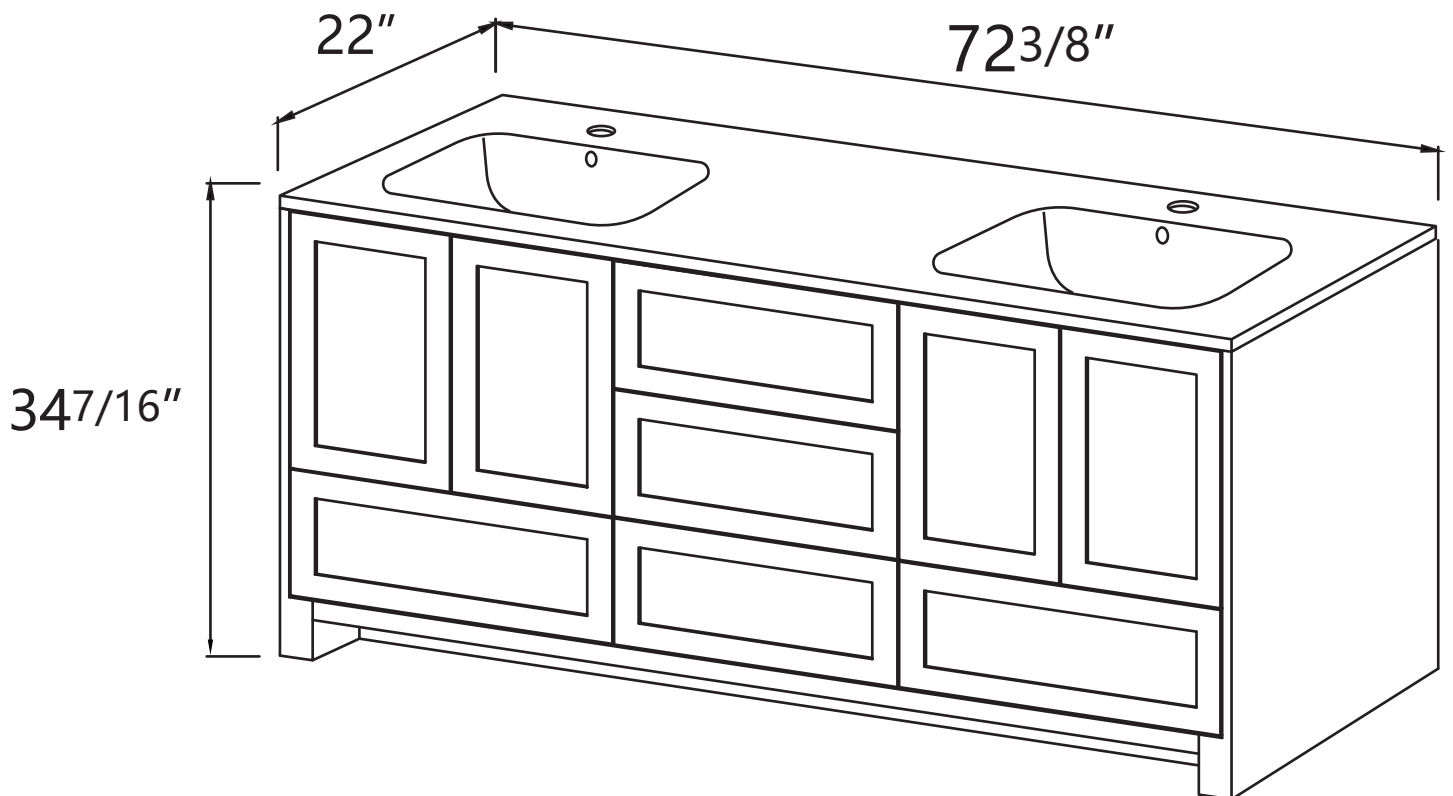

DIMENSION DETAILS

BATHROOM VANITY

Size 72"

COUNTERTOP SIZE

Top View

Front View

Side View

VANITY SIZE

Front View

Side View