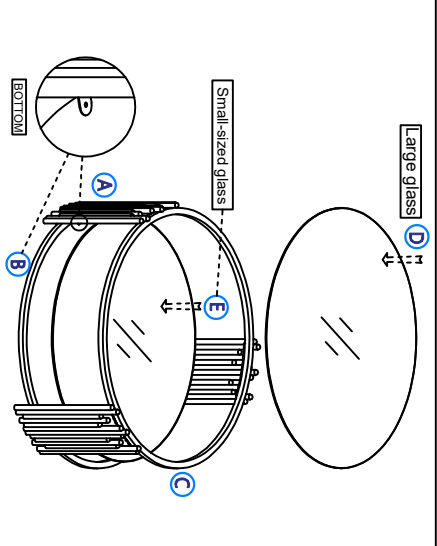

**Notice:**  
 1. Follow the installation instructions. Please confirm all accessories are preset before installation.  
 2. Do not fully tighten the screws during initial assembly. Fully tighten screws only once all pieces which are correctly assembled.  
 3. If you encounter any problems during installation, please contact our customer service.  
 4. Please unbox the item from the side with an open-label and put a carpet on the floor to avoid scratching it.

Item no.	Reference Image	Qty	Item no.	Reference Image	Qty
A		X3	1		X12
B		X1	2		X1
C		X1			
D		X1	E		X1

coffee table

Installation Completed

**Notice:**  
 Opalbleois : Sewdriver or Ealic Driewdriver(Not include)