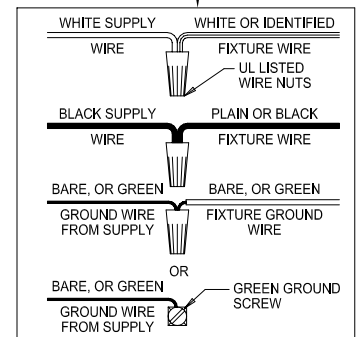

Assembly & Installation Instructions

CAUTION: Read instructions carefully and turn electricity off at main circuit breaker panel before beginning installation.

WARNING - If any Special Control Devices are used with this Fixture, Follow the Instructions Carefully to assure full compliance with N.E.C. requirements. If there are any questions, contact a Qualified Electrical Contractor.

ASSEMBLY STEPS:

PASOS PARA ENSAMBLAR:

MODE D'ASSEMBLAGE:

1. A → B
2. E → C
3. D, E → C
4. H, J → G
5. K → F
6. L → K, I
7. M → K

(NOT FURNISHED)
(NO INCLUIDA)
(NON FOURNIE)

Instrucciones de ensamblaje e instalación