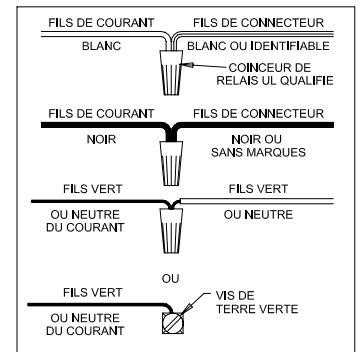

Assembly & Installation Instructions

CAUTION: Read instructions carefully and turn electricity off at main circuit breaker panel before beginning installation.

WARNING - If any Special Control Devices are used with this Fixture, Follow the Instructions Carefully to assure full compliance with N.E.C. requirements. If there are any questions, contact a Qualified Electrical Contractor.

CAUTION - All glass is fragile, use care when handling Glass component(s) and or Lamp(s).

WARNING - This product contains chemicals known to the State of California to cause cancer, birth defects and /or other reproductive harm. Thoroughly wash hands after installing, handling, cleaning, or otherwise touching this product.

ASSEMBLY STEPS:

PASOS PARA ENSAMBLAR:

MODE D'ASSEMBLAGE:

1. A → B
2. E → C
3. D, E → C
4. H, J → G
5. K → F
6. L → K, I
7. M → K

(NOT FURNISHED)
(NO INCLUIDA)
(NON FOURNIE)

Instrucciones de ensamblaje e instalación