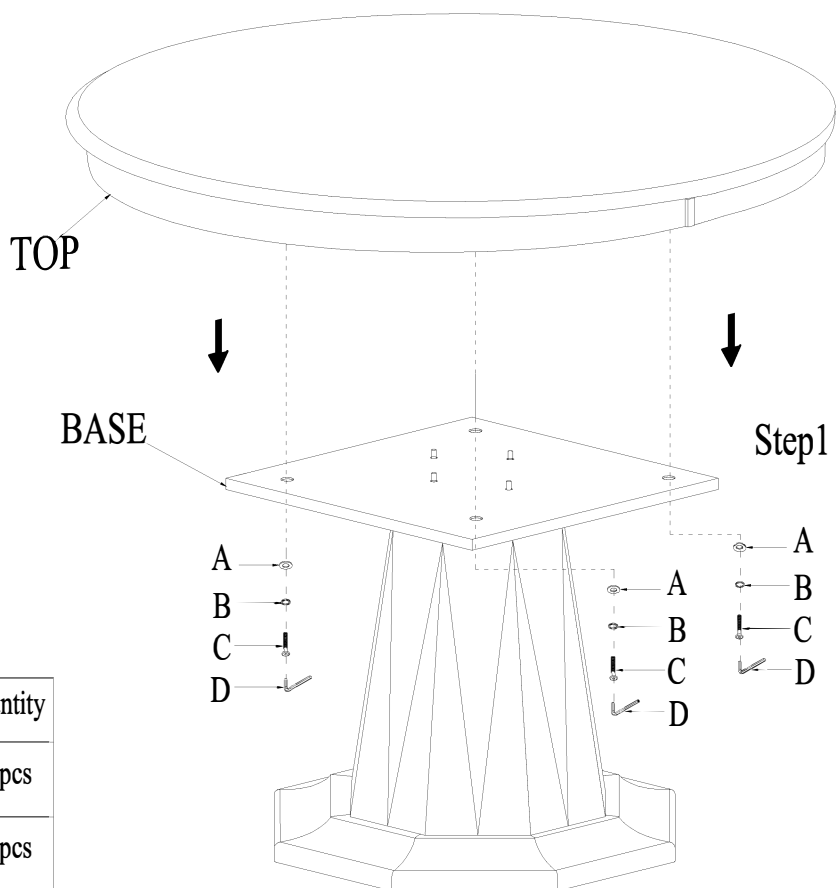

## ASSEMBLY INSTRUCTION

430-701 ARRAY ROUND DINING TABLE TOP  
430-B01 ARRAY ROUND DINING TABLE BASE

2) Assembly is completed.

### IMPORTANT NOTES :

- . Place all wooden parts on a clean and smooth surface such as a rug or carpet to prevent the parts from being scratched.
- . Check to be sure that you have all parts and hardware.
- . Remove all wrapping materials, including staples and packing straps before you start to assemble.
- . Do not tighten all screws and bolts until completely assembled.
- . Keep all hardware out of the reach of children.

NO.	Dimension	Shape	Quantity
A	Flat Washer #5/16"*19		4pcs
B	Lock Washer Ø5/16"		4pcs
C	Bolt 5/16*45mm		4pcs
D	Allen Key 4mm		1pc