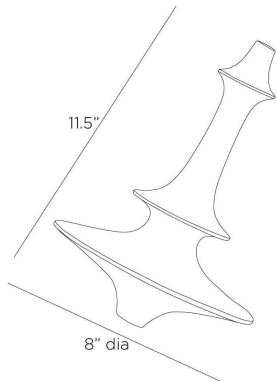

ARTERIOS

FEDERICO SCULPTURE

ASI09
H: 11.5 IN, Dia: 8.00 IN
Bronze

An overscaled spinning top of cast aluminum plated in bronze makes a sharp accent piece for a desk or shelf. Designed to lean upon placement, it is accented with a glimmer of antique brass at the edges.

APPEARANCE

Material	Aluminum
Material Type	Cast
Finish	Bronze, Antique Brass
Top Coat/Sealant	Yes

DIMENSIONS

Foot Print	Dia: 5.00 IN
------------	--------------

SHIPPING

Product Weight	7 lbs
Gross Weight 1	8 lbs
Shipping Box 1	H: 13.5 IN, L: 8.5 IN, W: 8.5 IN