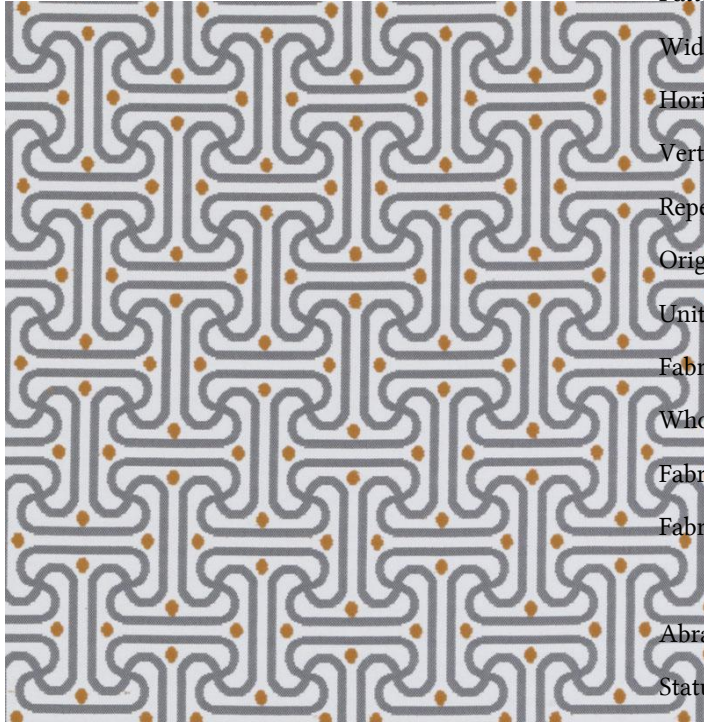

Fabric Detail for:15699 | 451-papaya

Pattern: 15699 | 451-papaya
Width: 54"
Horizontal Repeat: 3.250"
Vertical Repeat: 3.500"
Repeat Direction: Up The Roll
Origin: United States
Unit: YDS
Fabric Grade: 03
Wholesale Price: \$86.87
Fabric Contents: 100% Bella-Dura Polyolefin
Fabric Performance: NFPA 260
UFAC - Class 1
Abrasion: 100,000 Double Rubs
Status: Active
Book Name: OCEAN-CORAL-STONE