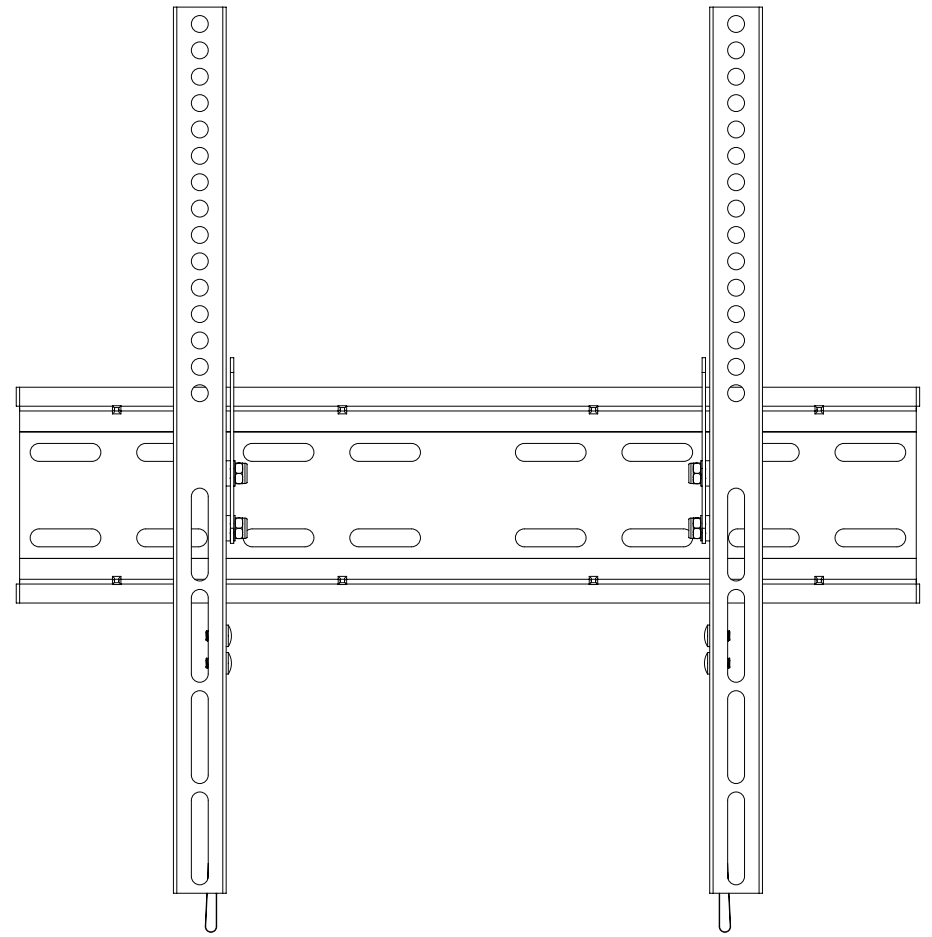

# TILT TV Wall Mount

**VESA**  
75x75 100x100  
200x200 400x400

MOST  
**23"-55"**  
TVs

Rated  
**45kg/99lbs**

# Supplied Parts List

M4x12mm

(M-A) x4

M4x30mm

(M-B) x4

M6x15mm

(M-C) x4

M6x30mm

(M-D) x4

M8x15mm

(M-E) x4

M8x45mm

(M-F) x4

D8x5mm Plastic Sleeve

(M-G) x8

D8x10mm Plastic Sleeve

(M-H) x8

φ4/φ6/φ8 mm Washer

(M-I) x4