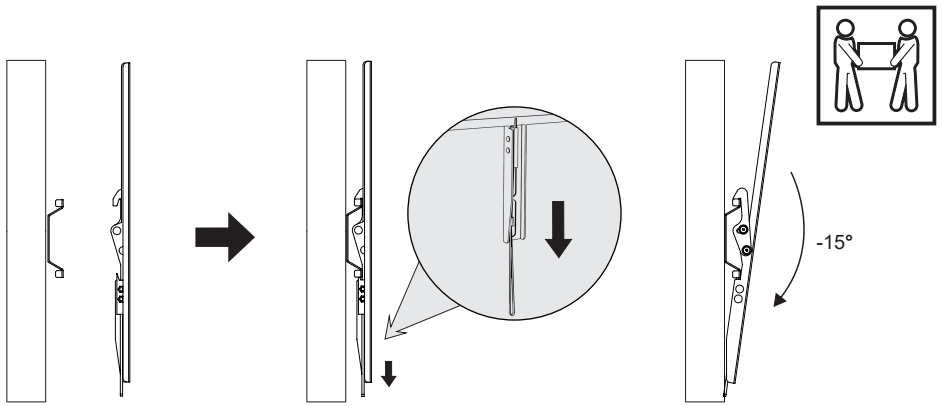

# TILT TV Wall Mount

**VESA**  
75x75 100x100  
200x200 400x400

MOST  
**23"-55"**  
TVs

Rated  
**45kg/99lbs**

# Supplied Parts List

M4x12mm

(M-A) x4

M4x30mm

(M-B) x4

M6x15mm

(M-C) x4

M6x30mm

(M-D) x4

M8x15mm

(M-E) x4

M8x45mm

(M-F) x4

D8x5mm Plastic Sleeve

(M-G) x8

D8x10mm Plastic Sleeve

(M-H) x8

φ4/φ6/φ8 mm Washer

(M-I) x4