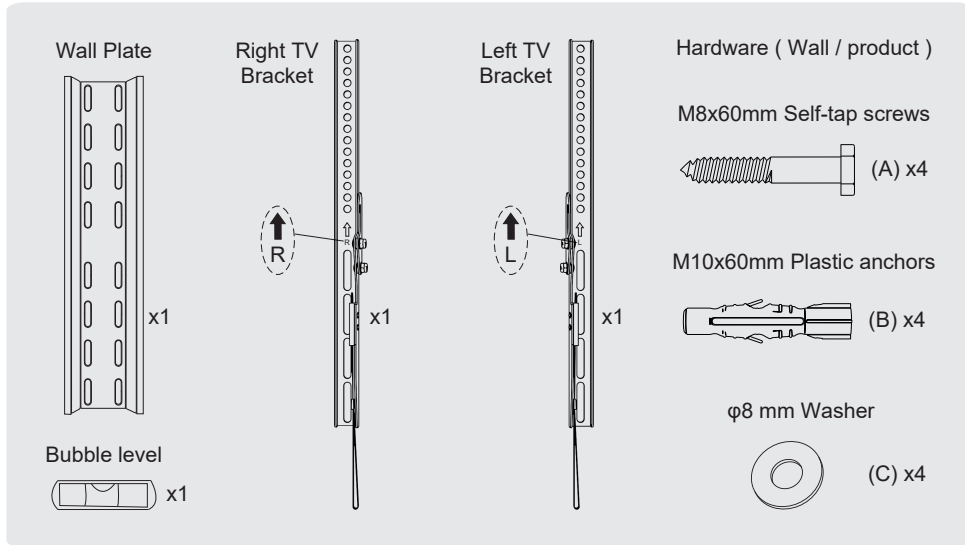

# TILT TV Wall Mount

**VESA**  
75x75 100x100  
200x200 400x400

MOST  
**23"-55"**  
TVs

Rated  
**45kg/99lbs**

# Supplied Parts List

M4x12mm

(M-A) x4

M4x30mm

(M-B) x4

M6x15mm

(M-C) x4

M6x30mm

(M-D) x4

M8x15mm

(M-E) x4

M8x45mm

(M-F) x4

D8x5mm Plastic Sleeve

(M-G) x8

D8x10mm Plastic Sleeve