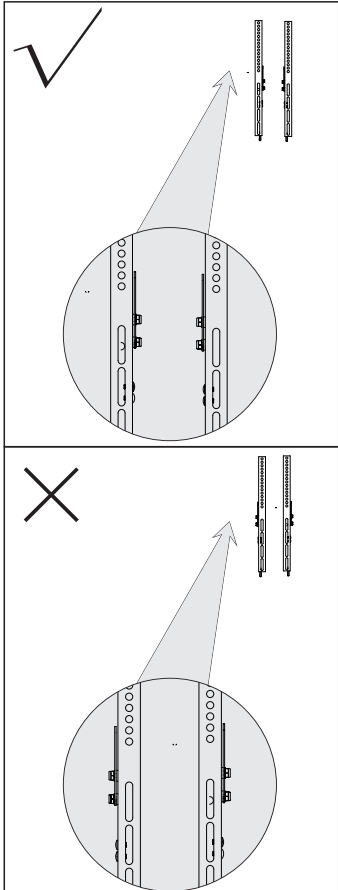

2.

3.

TILT TV Wall Mount

VESA
75x75 100x100
200x200 400x400

MOST
23"-55"
TVs

Rated
45kg/99lbs