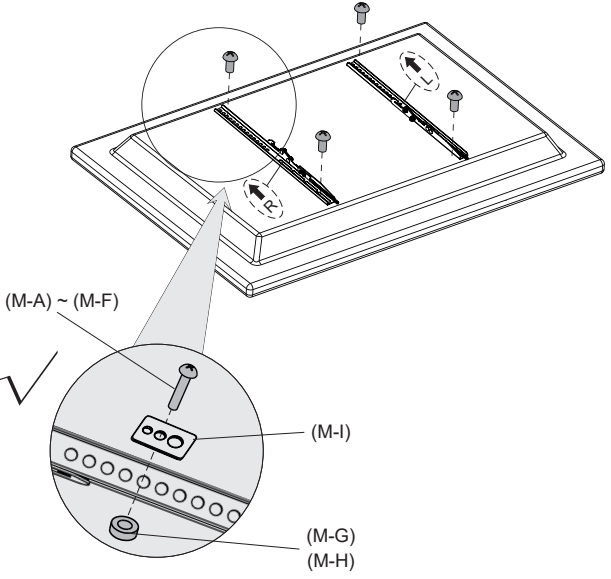

2.

3.

TILT TV Wall Mount

VESA
75x75 100x100
200x200 400x400

MOST
23"-55"
TVs

Rated
45kg/99lbs