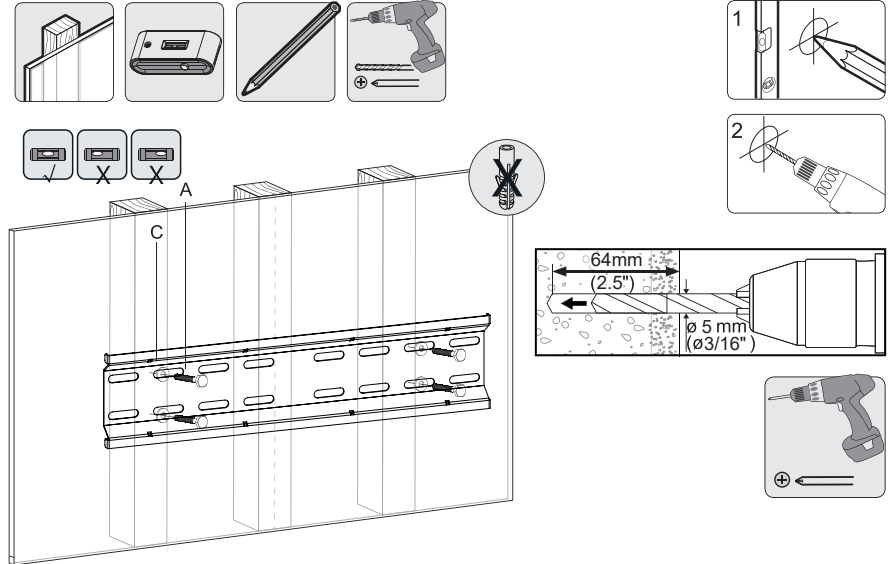

1a. Wood Stud Installation