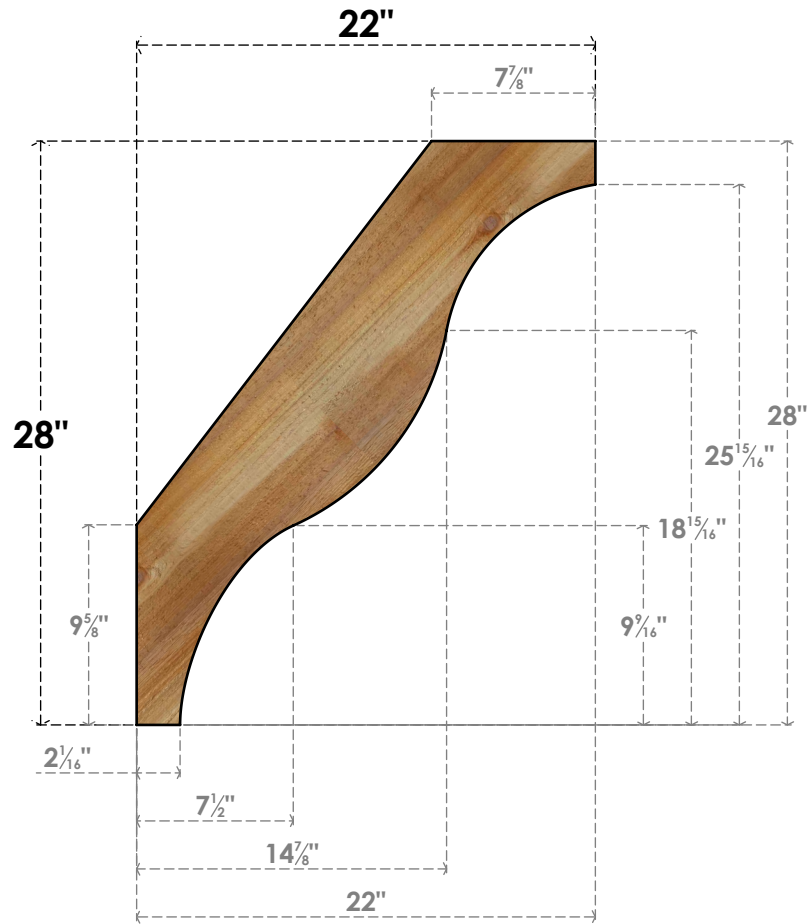

BRC06X22X28FST00RWR

6"W X 22"D X 28"H FUNSTON ROUGH SAWN BRACE, WESTERN RED CEDAR

SIDE

FRONT

EKENA MILLWORK
 2300 WEST MAIN ST.
 CLARKSVILLE, TX 75426
 TOLL FREE: 866-607-0453
 WWW.EKENAMILLWORK.COM

NOTES

1. INSTALLATION TO BE COMPLETED IN ACCORDANCE WITH MANUFACTURER'S SPECIFICATIONS.
2. DRAWING MAY NOT BE TO SCALE
3. THIS DRAWING IS INTENDED FOR DESIGN AND PLANNING PURPOSES ONLY.
4. ALL INFORMATION CONTAINED HEREIN WAS CURRENT AT THE TIME OF DEVELOPMENT BUT MUST BE REVIEWED AND APPROVED BY THE PRODUCT MANUFACTURER TO BE CONSIDERED ACCURATE.
5. PRODUCTS ARE NOT KILN DRIED. THIS ITEM IS UNIQUE AND WILL CONTAIN THE NATURAL VARIATIONS THAT THE WOOD SPECIES OFFERS. THIS MAY RESULT IN VARIATIONS UP TO 1/4"