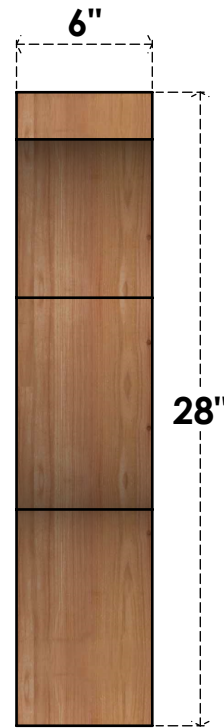

BRC06X22X28FST00RWR

6"W X 22"D X 28"H FUNSTON ROUGH SAWN BRACE, WESTERN RED CEDAR

SIDE

FRONT

EKENA MILLWORK
 2300 WEST MAIN ST.
 CLARKSVILLE, TX 75426
 TOLL FREE: 866-607-0453
 WWW.EKENAMILLWORK.COM

NOTES

1. INSTALLATION TO BE COMPLETED IN ACCORDANCE WITH MANUFACTURER'S SPECIFICATIONS.
2. DRAWING MAY NOT BE TO SCALE
3. THIS DRAWING IS INTENDED FOR DESIGN AND PLANNING PURPOSES ONLY.
4. ALL INFORMATION CONTAINED HEREIN WAS CURRENT AT THE TIME OF DEVELOPMENT BUT MUST BE REVIEWED AND APPROVED BY THE PRODUCT MANUFACTURER TO BE CONSIDERED ACCURATE.
5. PRODUCTS ARE NOT KILN DRIED. THIS ITEM IS UNIQUE AND WILL CONTAIN THE NATURAL VARIATIONS THAT THE WOOD SPECIES OFFERS. THIS MAY RESULT IN VARIATIONS UP TO 1/4"