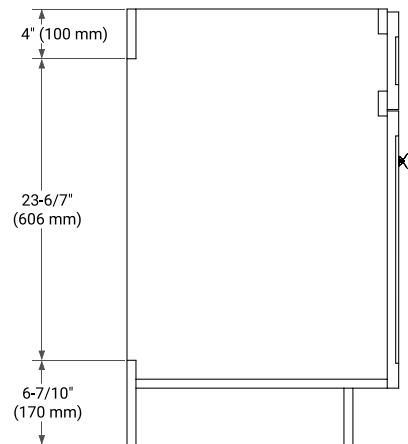

30" SINGLE SINK BASE CABINET

BASE CABINET DIMENSIONS

30" W x 21.5" D x 34.5" H

FEATURES

- Solid wood frame & plywood panels
- Dovetail drawers and joints
- Soft closing doors & drawers

HARDWARE FINISHES*

Brushed Nickel Satin Brass Matte Black Polished Chrome

PLAN VIEW

31" SINGLE OVAL SINK COUNTERTOP WITH 1.5 IN. THICKNESS

OVERALL DIMENSIONS

30.5" W x 22" D x 1.5" H

COUNTERTOP OPTIONS

Carrara Marble

White Quartz

FEATURES

- Solid countertop with mitered edges & seams
- Undermount white oval sink
- Pre-drilled for 8" widespread faucet

INCLUDED

- Countertop
- Matching Backsplash
- Oval Sink

COUNTERTOP PLAN VIEW

EDGE SIDE VIEW

THREE DIMENSIONAL COUNTERTOP VIEW