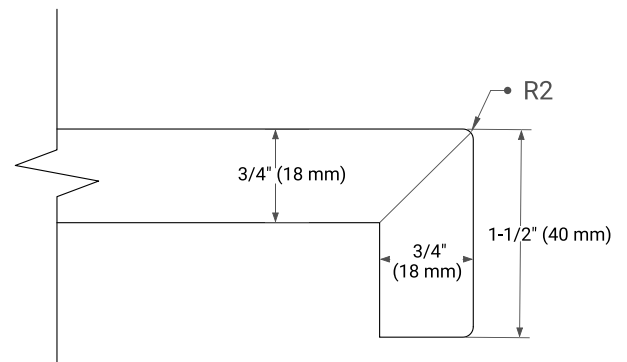

PLAN VIEW

31" SINGLE OVAL SINK COUNTERTOP WITH 1.5 IN. THICKNESS

OVERALL DIMENSIONS

30.5" W x 22" D x 1.5" H

COUNTERTOP OPTIONS

Carrara Marble

White Quartz

FEATURES

- Solid countertop with mitered edges & seams
- Undermount white oval sink
- Pre-drilled for 8" widespread faucet

INCLUDED

- Countertop
- Matching Backsplash
- Oval Sink

COUNTERTOP PLAN VIEW

EDGE SIDE VIEW

THREE DIMENSIONAL COUNTERTOP VIEW