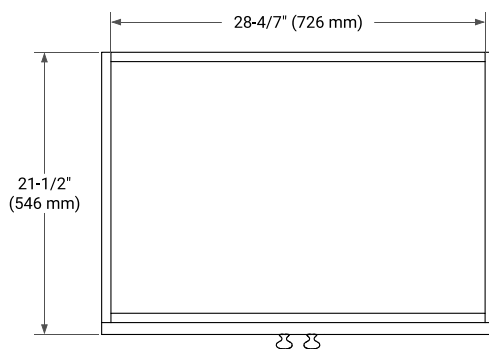

30" SINGLE SINK BASE CABINET

BASE CABINET DIMENSIONS

30" W x 21.5" D x 34.5" H

FEATURES

- Solid wood frame & plywood panels
- Dovetail drawers and joints
- Soft closing doors & drawers

HARDWARE FINISHES*

Brushed Nickel Satin Brass Matte Black Polished Chrome

PLAN VIEW

31" SINGLE OVAL SINK COUNTERTOP WITH 1.5 IN. THICKNESS

OVERALL DIMENSIONS

30.5" W x 22" D x 1.5" H

COUNTERTOP OPTIONS

Carrara Marble

White Quartz

FEATURES

- Solid countertop with mitered edges & seams
- Undermount white oval sink
- Pre-drilled for 8" widespread faucet

INCLUDED

- Countertop
- Matching Backsplash
- Oval Sink

COUNTERTOP PLAN VIEW

EDGE SIDE VIEW

THREE DIMENSIONAL COUNTERTOP VIEW