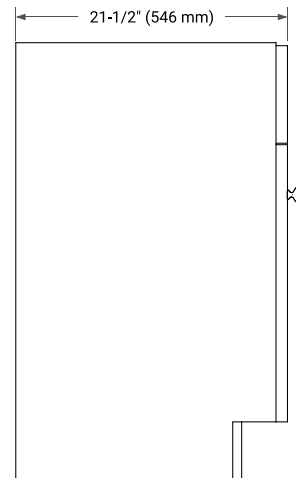

30" SINGLE SINK BASE CABINET

BASE CABINET DIMENSIONS

30" W x 21.5" D x 34.5" H

FEATURES

- Solid wood frame & plywood panels
- Dovetail drawers and joints
- Soft closing doors & drawers

HARDWARE FINISHES*

Brushed Nickel Satin Brass Matte Black Polished Chrome

PLAN VIEW

31" SINGLE OVAL SINK COUNTERTOP WITH 1.5 IN. THICKNESS

OVERALL DIMENSIONS

30.5" W x 22" D x 1.5" H

COUNTERTOP OPTIONS

Carrara Marble

White Quartz

FEATURES

- Solid countertop with mitered edges & seams
- Undermount white oval sink
- Pre-drilled for 8" widespread faucet

INCLUDED

- Countertop
- Matching Backsplash
- Oval Sink

COUNTERTOP PLAN VIEW

EDGE SIDE VIEW

THREE DIMENSIONAL COUNTERTOP VIEW