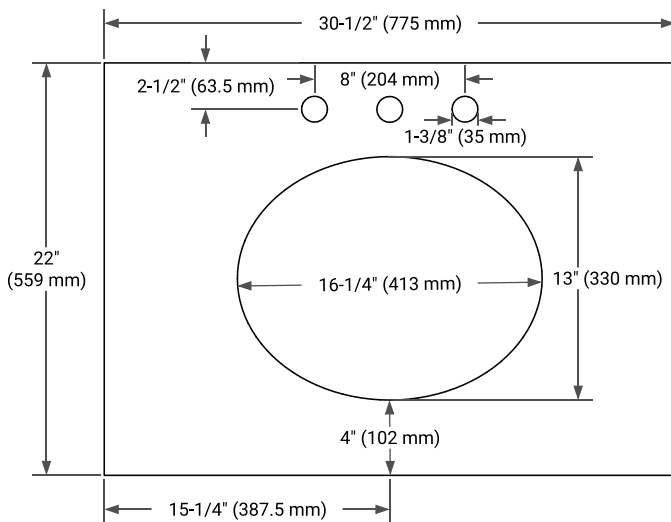

30" SINGLE SINK BASE CABINET

BASE CABINET DIMENSIONS

30" W x 21.5" D x 34.5" H

FEATURES

- Solid wood frame & plywood panels
- Dovetail drawers and joints
- Soft closing doors & drawers

HARDWARE FINISHES*

Brushed Nickel Satin Brass Matte Black Polished Chrome

PLAN VIEW

31" SINGLE OVAL SINK COUNTERTOP WITH 1.5 IN. THICKNESS

OVERALL DIMENSIONS

30.5" W x 22" D x 1.5" H

COUNTERTOP OPTIONS

Carrara Marble

White Quartz

FEATURES

- Solid countertop with mitered edges & seams
- Undermount white oval sink
- Pre-drilled for 8" widespread faucet

INCLUDED

- Countertop
- Matching Backsplash
- Oval Sink

COUNTERTOP PLAN VIEW

EDGE SIDE VIEW

THREE DIMENSIONAL COUNTERTOP VIEW