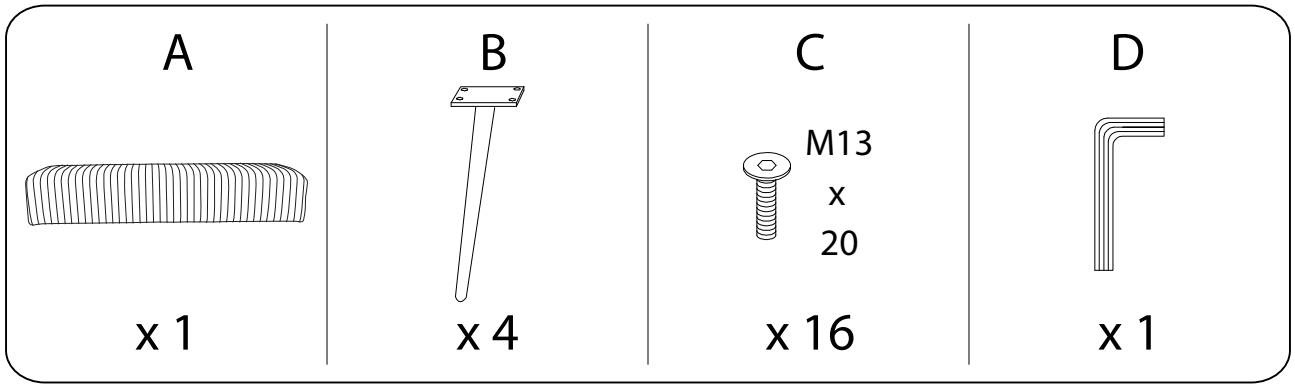

Diagram illustrating assembly instructions and safety warnings:

- Warning 1:** A triangle with an exclamation mark. To its left, a box contains an L-shaped metal bracket and a power drill with a slash through it, indicating that a power drill should not be used.
- Warning 2:** A triangle with an exclamation mark. To its left, a box contains a rectangular block being placed on a surface with a hatched pattern, and a diagram below it showing a screw being inserted into the block.
- Time:** A clock icon with the number **5'** below it, indicating an estimated assembly time of 5 minutes.
- Person:** A stick figure icon with the number **1** below it, indicating that one person is required for assembly.