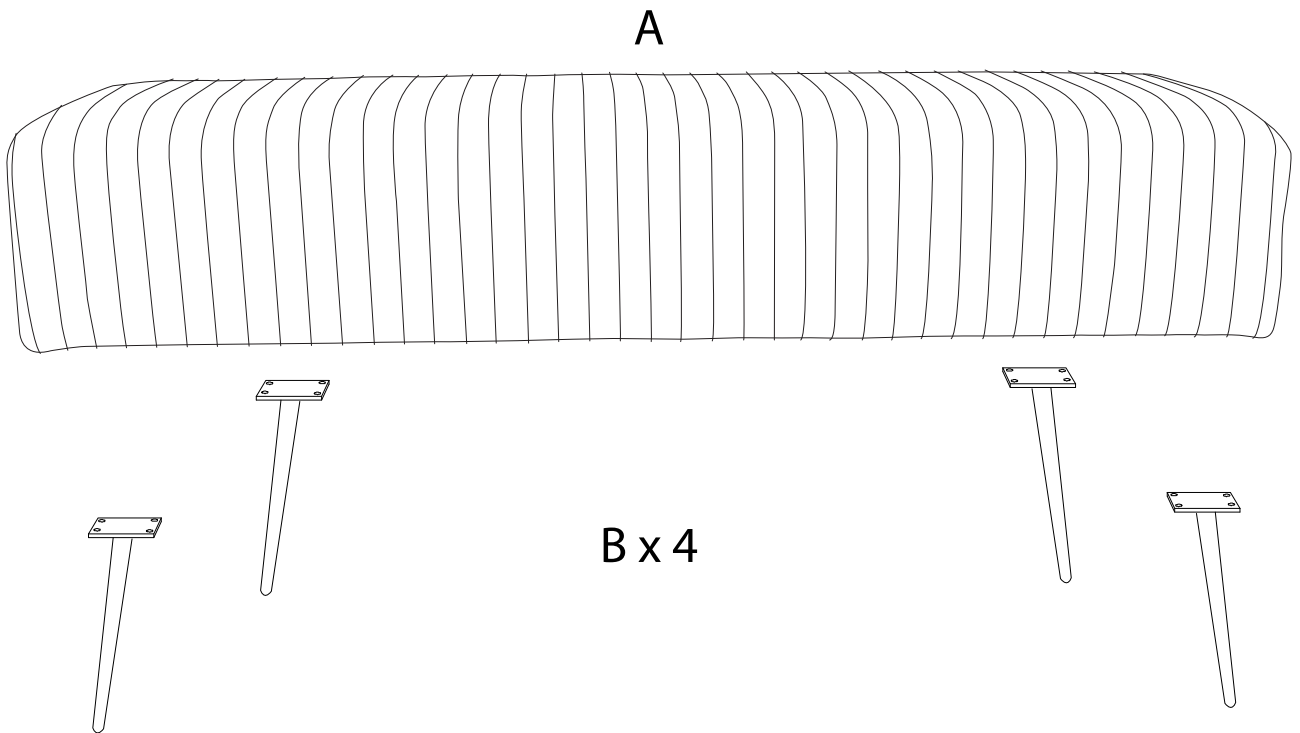

Diagram illustrating assembly instructions and safety warnings:

- Warning 1:** A triangle with an exclamation mark. To its left, a box contains an L-shaped metal bracket and a power drill with a slash through it, indicating that a power drill should not be used.
- Warning 2:** A triangle with an exclamation mark. To its left, a box contains a rectangular block being placed on a surface with a hatched pattern, and a diagram below it showing a screw being inserted into the block.
- Time:** A clock icon with the number **5'** below it, indicating an estimated assembly time of 5 minutes.
- Person:** A stick figure icon with the number **1** below it, indicating that one person is required for assembly.